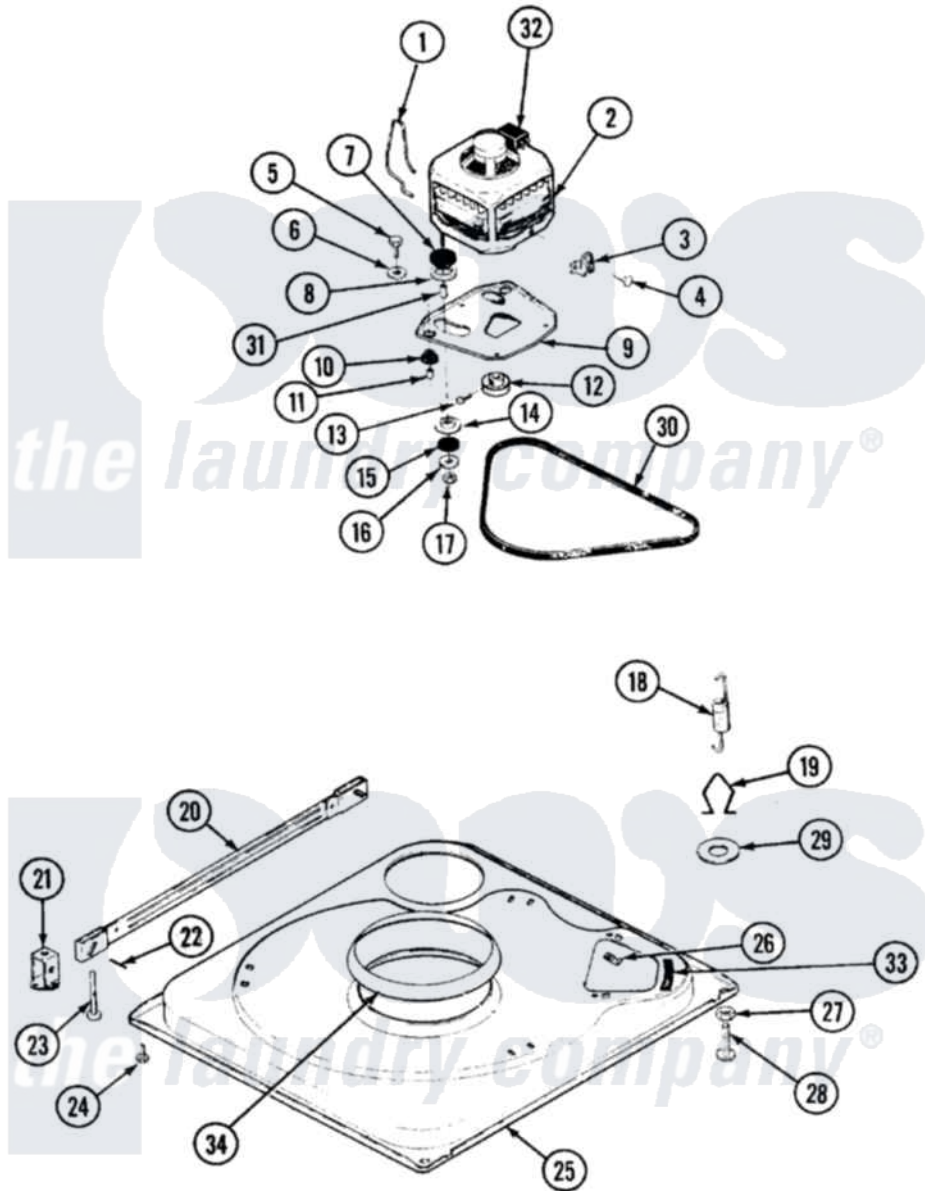

Crosley CW18T2A 01 - BASE

Crosley [Residential Crosley CW18T2A Washer Parts](#) Parts Diagram 01 - BASE
 Click on the part number to view part

Item	Original Part Number	Replaced By	Status	Part Description
1	35-0235			Spring, Motor Pivot
2	LA-2002		Not Available	MOTOR KIT
"	35-2030		Not Available	MOTOR
3	33-9945			Slide, Foot
4	25-7418	33001178		Back, Tumbler
5	25-7833	21001977		Screw
6	25-7834			Washer, Motor/Base Screw
7	33-9946			Isolator, Motor
8	35-3570			Washer, Motor Pivot
9	35-2810	21001783		Plate And Screw Assembly
10	35-3646			Isolator, Motor Plate
11	25-7831			Spacer, Mounting
12	35-2124	W10143344		Pulley
13	25-7117			Set Screw
14	33-9943	35-3571		Slide, Motor Pivot
15	33-9967			Washer, Motor Isolator

16	25-7047		Washer, Flat
17	25-7325	Y707702	Locknut
18	35-3658		Spring, Suspension
19	35-2976	Not Available	HOOK, SUSPENSION SPRING
20	35-2049	21001881	Bar, Stabilizer
21	35-2046		Bracket, Stabilizer
22	35-2052		Pin, Stabilizer
23	35-3020	22004469	Leg And Foot Self Stabalizing
24	25-7828	489483	Screw 10-32 X 1/2
25	35-2984	Not Available	BASE
26	25-7838	25-7845	Speednut, Motor
27	25-7915		Hex Nut
28	35-0772	25001119	Foot And Pad Assembly
"	35-0837	25001119	Foot And Pad Assembly
29	Y25-7951		Washer, Suspension Hook
30	35-2320	21352320	Belt, Drive
31	25-7830		Spacer
32	33-9765		Switch, Motor
33	35-2065		Pad, Motor Plate
34	35-3788	21002026	Snubber