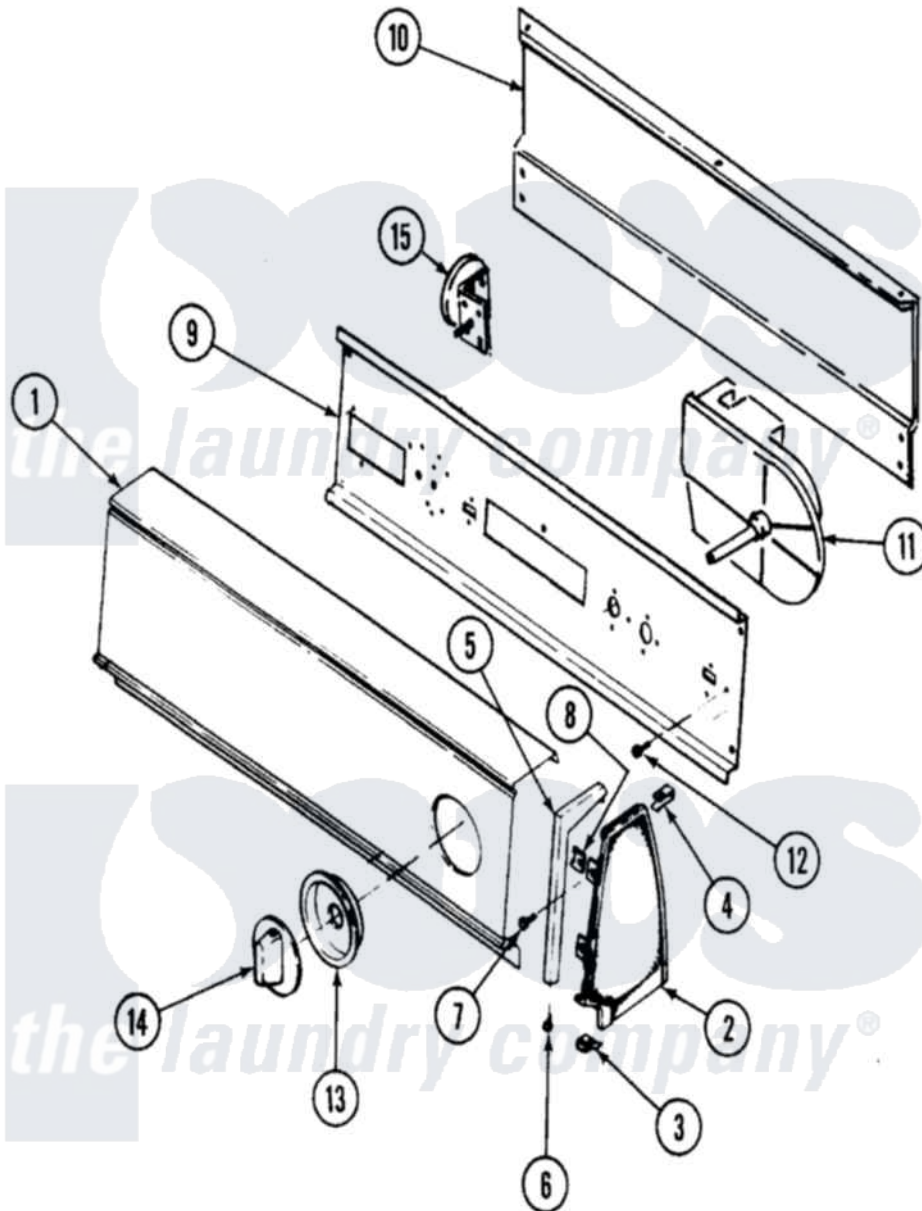

Crosley CW18T2A 02 - CONTROL PANEL

Crosley [Residential Crosley CW18T2A Washer Parts](#) Parts Diagram 02 - CONTROL PANEL
 Click on the part number to view part

Item	Original Part Number	Replaced By	Status	Part Description
1	25-7702			Speedclip, End Cap To Control Panel
"	25-7793			Screw
"	35-3927		Not Available	PANEL, CONTROL
2	35-2487	21001451		Cap- End
"	35-2488	21001452		Cap- End
3	25-7851			Speedclip, End Cap To Top
"	25-7697	25-2219		Screw
"	34-9487		Not Available	PLATE, REINFORCEMENT
4	25-7435	33002917		Screw, No.10-16
"	25-7852			Speedclip, Rr Shld To End Cap
5	53-0277		Not Available	TRIM, END CAP (RT)
"	53-0278		Not Available	TRIM, END CAP (LT)
6	25-7760			Screw
7	25-3092	90767		Screw, 8A X 3/8 HeX Washer Head Tapping

8	25-7702		Speedclip, End Cap To Control Panel
9	53-1676		Shield, Control
"	53-2504	31001193	Pad, Shield
10	25-3092	90767	Screw, 8A X 3/8 HeX Washer Head Tapping
"	25-3457		Screw, Sems
"	25-7853	25-7933	Ring, Retaining
"	35-2688	21001460	Shield, Rear
11	35-3839		Timer
12	25-0205	216412	Screw, Bracket To Timer
13	35-4197	12500058	Knob Ski
14	35-4195	12500058	Knob Ski
15	25-3092	90767	Screw, 8A X 3/8 HeX Washer Head Tapping
"	35-3692		Pressure Switch
NI	35-3943	Not Available	MANUAL, USE & CARE
"	21001033	Not Available	MANUAL, USE & CARE
"	16002080	Not Available	GUIDE, QUICK REF - CROSLEY