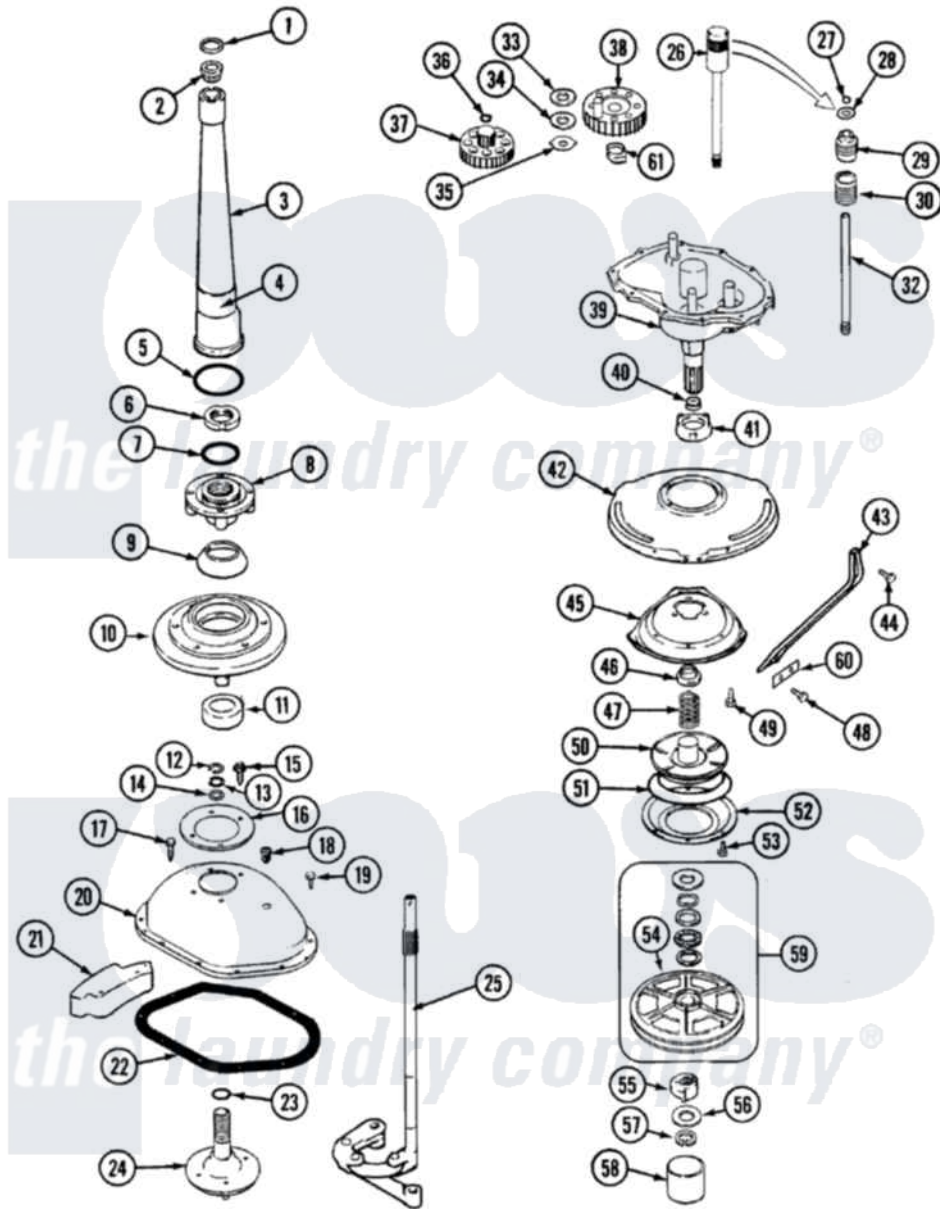

Crosley CW18T2A 03 - TRANSMISSION

Crosley [Residential Crosley CW18T2A Washer Parts](#) Parts Diagram 03 - TRANSMISSION
 Click on the part number to view part

Item	Original Part Number	Replaced By	Status	Part Description
1	25-7941			"O" Ring, Agr Drive Shaft
2	35-2835	21001066		Bearing, Centerpost
3	35-2792	21001401		Center Pos
4	35-2983		Not Available	CENTERPOST ASSY.
"	35-3214	33-6790		Bearing, Agitator
5	35-2906			Seal, Centerpost Bottom
6	35-2791			Nut, Spin Tube
7	25-7938			"O" Ring, Basket Drive Hub
8	35-3647	W10219156		Tub Seal
9	35-2974			Tub Seal/Hub Assembly
10	35-2716	12001561		Bearing And Seal Housing Assembly
11	35-2972	12001561		Bearing And Seal Housing Assembly
"	35-2205			Bearing, Spin
12	25-7949		Not Available	RING, RETAINING (AG. SHAFT)