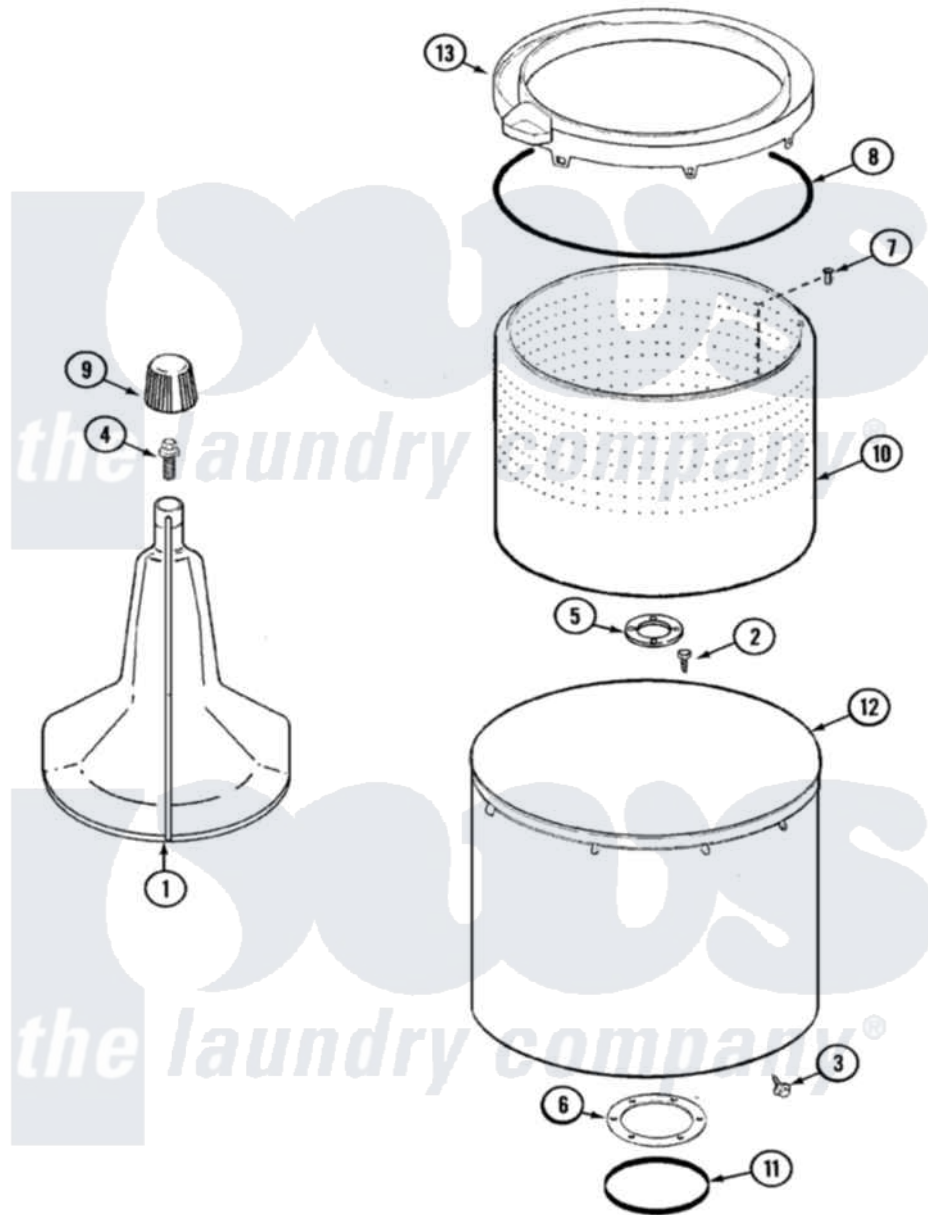

Crosley CW18T2A 04 - TUB

Crosley [Residential Crosley CW18T2A Washer Parts](#) Parts Diagram 04 - TUB
 Click on the part number to view part

Item	Original Part Number	Replaced By	Status	Part Description
1	35-3580			Agitator
2	25-7947	21001063		Screw, Shoulder
3	25-7953	22002933		Screw
4	25-7948	W10309247		Screw
5	35-3685			Gasket, Basket To Centerpost
6	35-3686			Gasket, Tub To Housing
7	25-7965	3400504		Screw
8	35-2328			Seal, Tub Top
9	35-2733			Cap, Agitator
10	35-3687		Not Available	BASKET, SPIN
11	35-2978			Seal, Tub/Housing
12	35-3700			Tub Assembly
13	35-3578		Not Available	TOP, TUB
"	35-2262		Not Available	SHIELD, TUB TOP