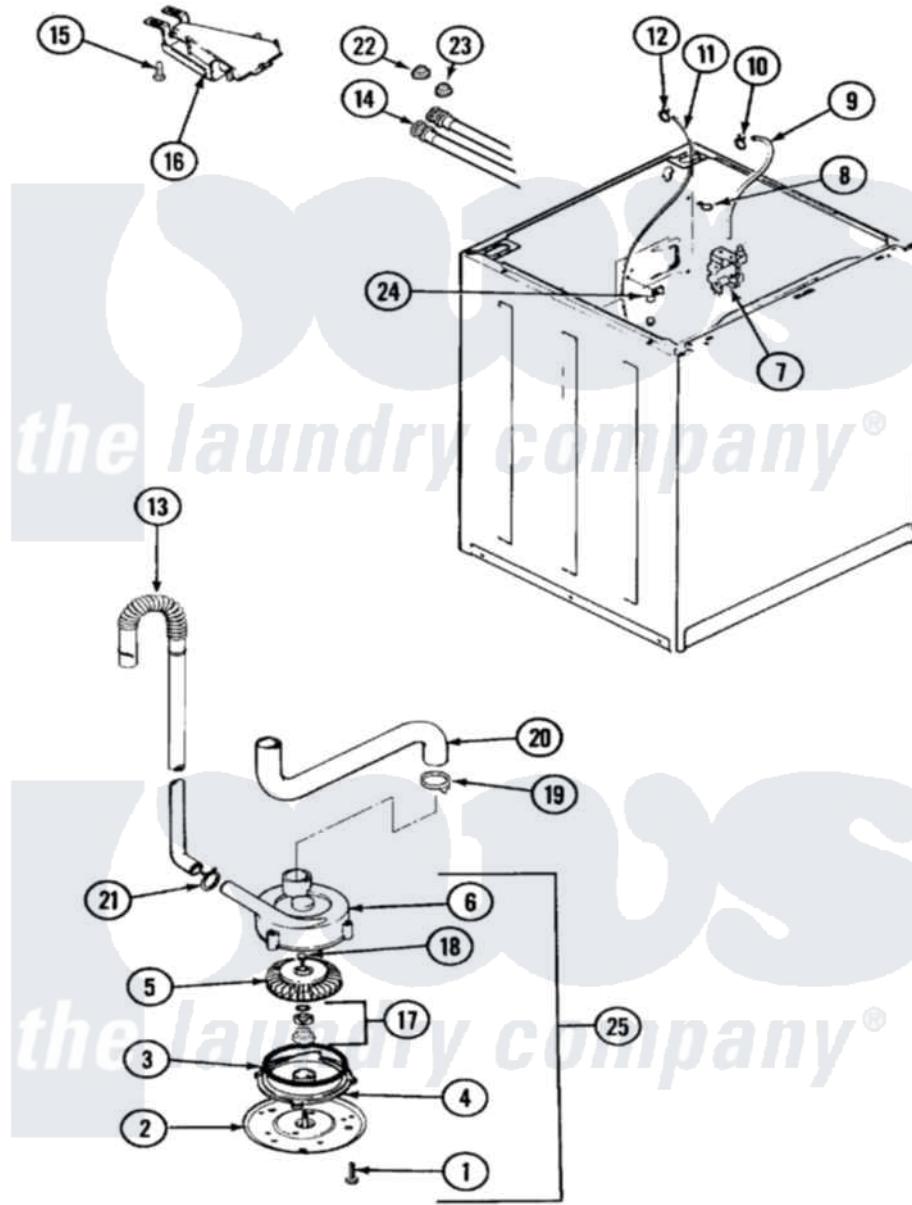

Crosley CW18T2A 05 - WATER CARRYING

Crosley Residential Crosley CW18T2A Washer Parts Parts Diagram 05 - WATER CARRYING
 Click on the part number to view part

Item	Original Part Number	Replaced By	Status	Part Description
1	25-7405	3196164		Screw
2	33-6035		Not Available	PLATE & PULLEY ASSY.
3	33-6032			Gasket
4	35-2058			Base, Pump
5	35-2057	35-6465		Pump Assem
6	35-2056		Not Available	HOUSING, PUMP
7	25-7220			Clip, Cabinet Top
"	35-2374	35-2374N		Valve, Water
8	25-7867	596669		Clamp, Manifold
9	35-2378	12002749		Hose, Flume Kit
10	25-7867	596669		Clamp, Manifold
11	35-2321	21001748		Hose, Pressure Switch
"	35-2261		Not Available	PAD, PRESSURE SWITCH HOSE
12	25-7796	596669		Clamp, Manifold
13	33-9537	22003814		Retainer, Drain Hose
"	35-3538	21001872		Hose, Drain

14	33-7891	89503	Hose-Inlet
"	35-0874	76313	Hosefill
15	25-3092	90767	Screw, 8A X 3/8 HeX Washer Head Tapping
16	35-2051	21001760	Flume Assembly / Water Diverter
17	35-0707		Seal, Seat And "O" Ring
18	25-7894	W10001180	Screw
19	25-6068	285655	Clamp, Hose
20	35-3584	21001915	Hose, Tub To Pump
21	25-7080	285655	Clamp, Hose
22	25-7048		Washer
23	33-7313	33-4264N	Strainer And Washer Kit
24	33-6099		Clamp
25	35-2099	35-6465	Pump Assem
"	35-2344		Restrictor, Flow