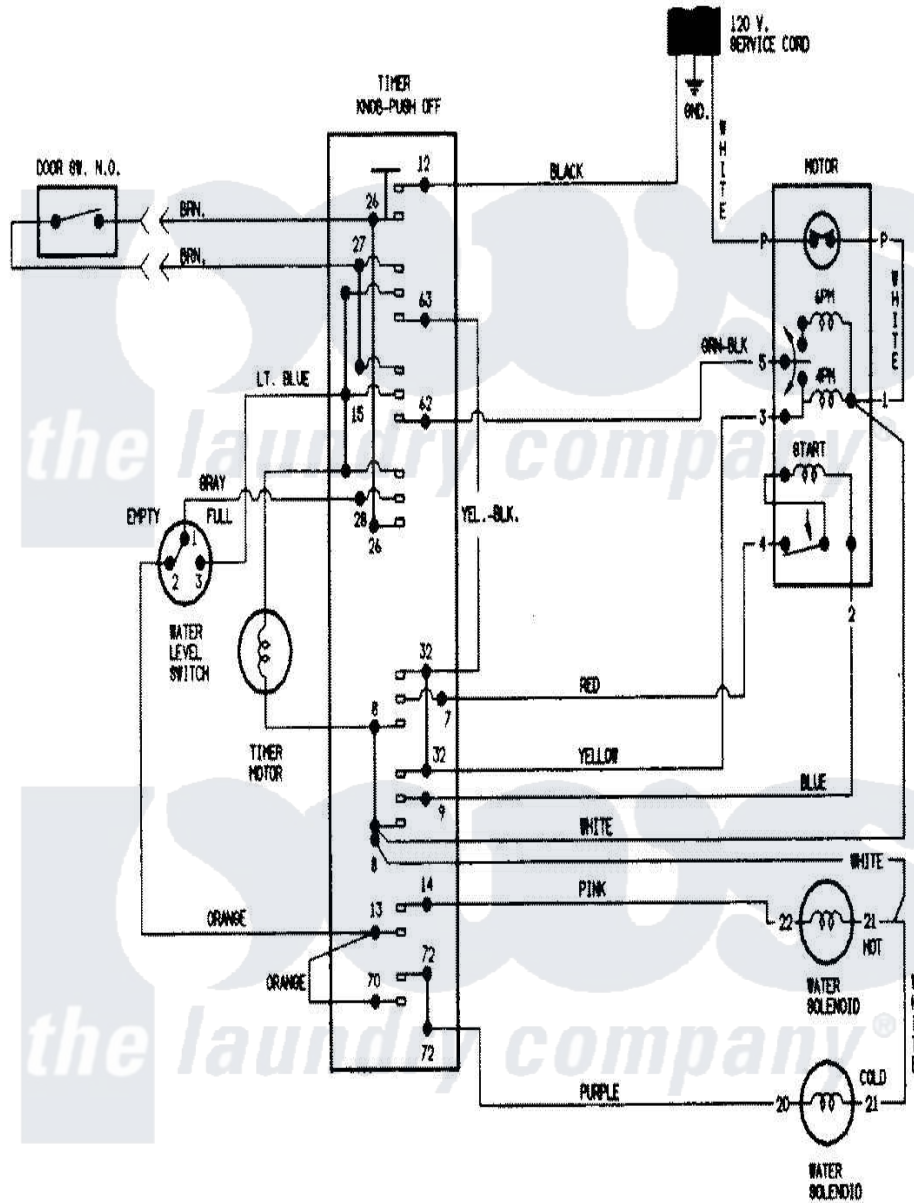

Crosley CW18T2A 06 - WIRING INFORMATION

Crosley [Residential Crosley CW18T2A Washer Parts](#) Parts Diagram 06 - WIRING INFORMATION
 Click on the part number to view part

Item	Original Part Number	Replaced By	Status	Part Description
NI	15001240		Not Available	WIRING INFORMATION