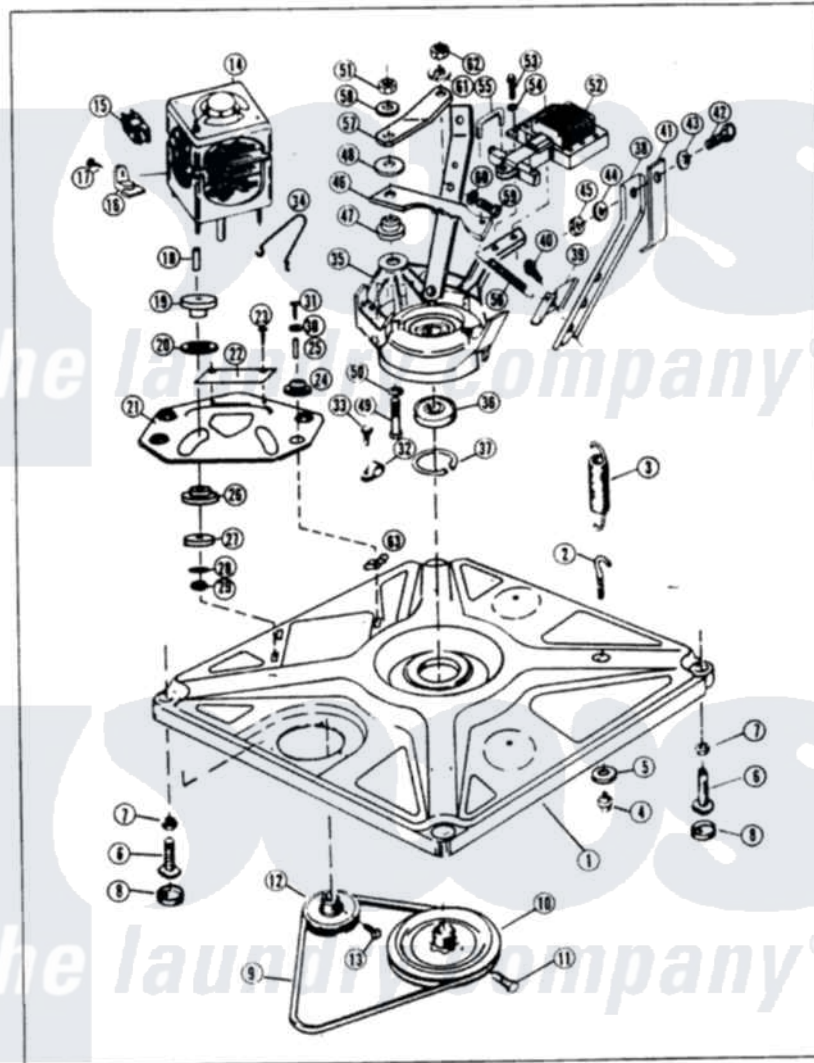

# Crosley CW20C5W 01 - BASE & DRIVE (ORIG. REV. A-B)

MASTER CASE CW20C5 BASE & DRIVE

Issued 1/86

N-27-4

Crosley [Residential Crosley CW20C5W Washer Parts](#) Parts Diagram 01 - BASE & DRIVE (ORIG. REV. A-B)  
 Click on the part number to view part

Item	Original Part Number	Replaced By	Status	Part Description
1	<a href="#">35-0058</a>			Base Assembly
2	<a href="#">25-7365</a>			Eye Bolt
3	33-9553		Not Available	SPRING
4	<a href="#">25-7362</a>			Anchor Nut
5	W10124350		Not Available	NOT REQUIRED PART OR SEE NOTE WASHER,FLAT (PURCHASE LOCALLY)
6	34-0061	<a href="#">35-0771</a>		Leveling Leg
"	33-0679	<a href="#">35-0771</a>		Leveling Leg
7	25-7032	<a href="#">25-7915</a>		Hex Nut
8	34-0062	<a href="#">25001119</a>		Foot And Pad Assembly
9	35-0465		Not Available	DRIVE BELT
10	33-9374		Not Available	DRIVE PULLEY
11	25-7361		Not Available	SET SCREW
12	33-9952		Not Available	MOTOR PULLEY
13	<a href="#">25-7117</a>			Set Screw
14	<a href="#">LA-1010</a>			Motor Kit