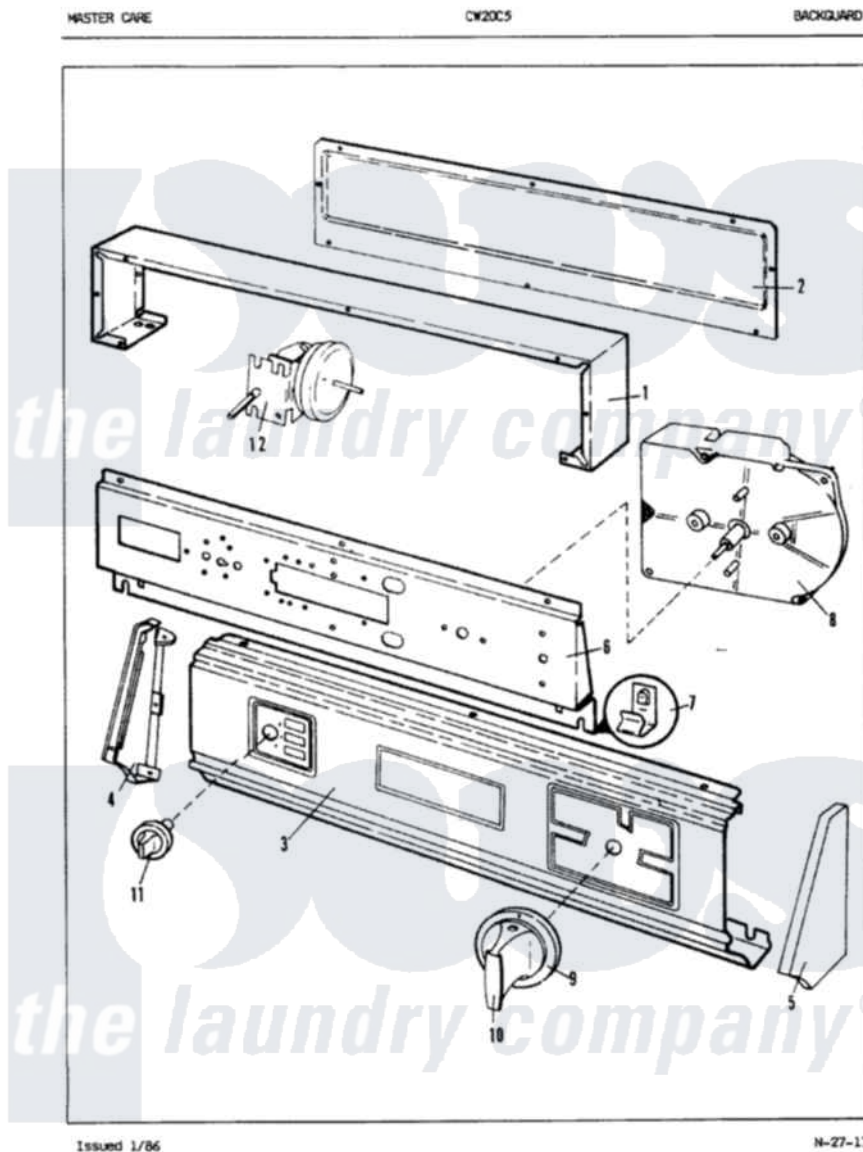

Crosley CW20C5W 02 - CONTROL PANEL (ORIG. REV. A-B)

Crosley Residential Crosley CW20C5W Washer Parts Parts Diagram 02 - CONTROL PANEL (ORIG. REV. A-B)
 Click on the part number to view part

Item	Original Part Number	Replaced By	Status	Part Description
1	W10124350		Not Available	NOT REQUIRED PART OR SEE NOTE SCREW-WRAPPER TO CAB.TOP 8-18 X 1/2 HXWSH HD (PURCHASE LOCALLY)
"	33-9668		Not Available	WRAPPER
2	33-4062		Not Available	REINFORCE PLATE
"	W10124350		Not Available	NOT REQUIRED PART OR SEE NOTE SCREW SHIELD MTG. 8-18 X 1/2 HX WSH HD (PURCHASE LOCALLY)
"	25-7435	33002917		Screw, No.10-16
"	33-3701		Not Available	BACKGUARD PAD
"	33-8909		Not Available	SHIELD
"	34-9487		Not Available	PLATE, REINFORCEMENT
3	35-0041		Not Available	CONTROL PANEL
"	W10124350		Not Available	NOT REQUIRED PART OR SEE NOTE LOCKWASHER (PURCHASE LOCALLY)
"	25-7760			Screw

4	33-6765		LH End Cap
5	25-7496	25-7760	Screw
"	33-6766		RH End Cap
6	53-0243		Not Available
			CONTROL SHIELD
"	25-3092	90767	Screw, 8A X 3/8 HeX Washer Head Tapping
7	W10124350		Not Available
			NOT REQUIRED PART OR SEE NOTE WASHER NO.10 EXT. TOOTH (PURCHASE LOCALLY)
"	25-3092	90767	Screw, 8A X 3/8 HeX Washer Head Tapping
"	25-7461		Not Available
			CLIP
8	35-0034		Timer
"	W10124350		Not Available
			NOT REQUIRED PART OR SEE NOTE SCREW-TIMER TO SHIELD 10-32 X 3/8 HX HD (PURCHASE LOCALLY)
"	35-0117		Timer Motor 1/2rpm
"	35-0485		Timer
9	35-0159	12500057	Knob Ski
10	33-2862		Not Available
			TIMER KNOB
"	25-6044		Set Screw
"	35-0495	12500057	Knob Ski
11	35-0158		Not Available
			SELECTOR KNOB
12	25-3092	90767	Screw, 8A X 3/8 HeX Washer Head Tapping
"	35-0112	35-0782	Pressure Switch