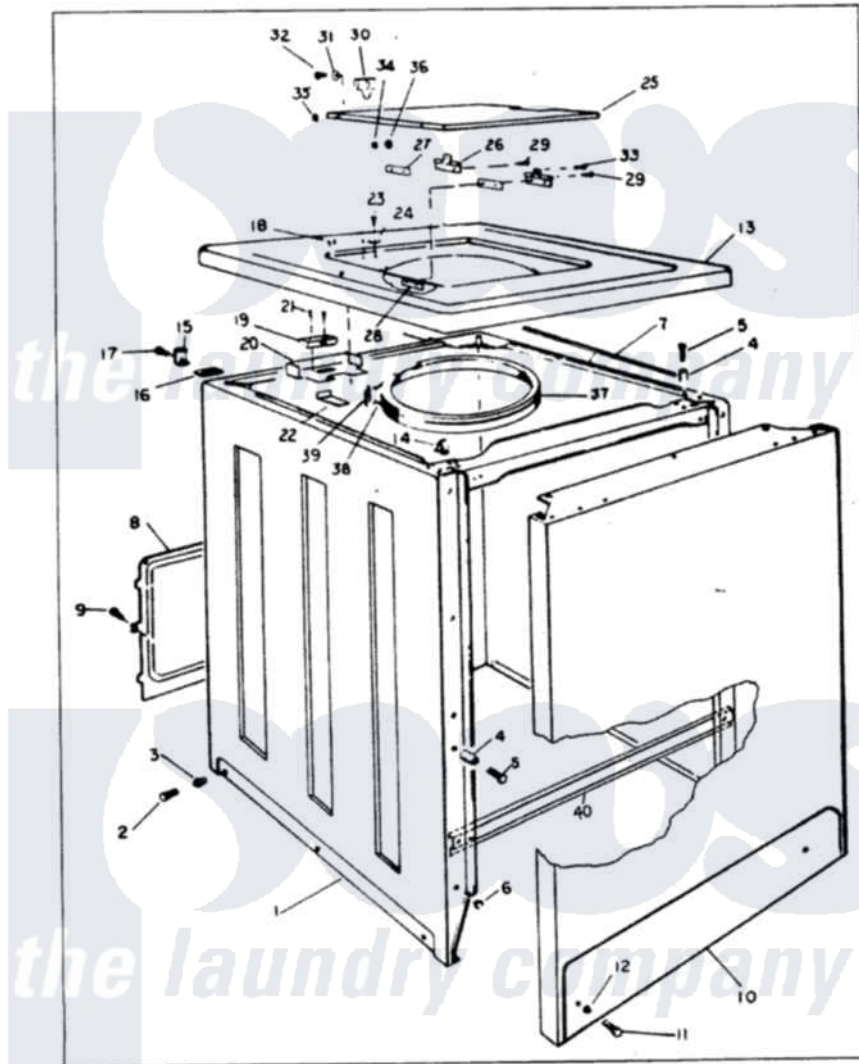

Crosley CW20C5W 03 - EXTERIOR (ORIG. REV. A-B)

MASTER CARE DW20C5 EXTERIOR

Crosley Residential Crosley CW20C5W Washer Parts Parts Diagram 03 - EXTERIOR (ORIG. REV. A-B)
 Click on the part number to view part

Item	Original Part Number	Replaced By	Status	Part Description
1	35-0061		Not Available	CABINET BODY
2	25-7001	308685		Side Trim)
3	W10124350		Not Available	NOT REQUIRED PART OR SEE NOTE WASHER INT. TOOTH 10 (PURCHASE LOCALLY)
"	25-7458	308685		Side Trim)
"	33-2088		Not Available	SLEEVE
4	34-9701			Guide, Cabinet
5	25-6109			Screw
6	33-2653			Bumper, Cabinet
7	33-9948		Not Available	CUSHION STRIP
8	33-8687		Not Available	REAR SHIELD
9	W10124350		Not Available	NOT REQUIRED PART OR SEE NOTE SCREW-NO.10-16 X 3/8 (PURCHASE LOCALLY)
10	35-0056		Not Available	FRONT PANEL
11	25-7001	308685		Side Trim)