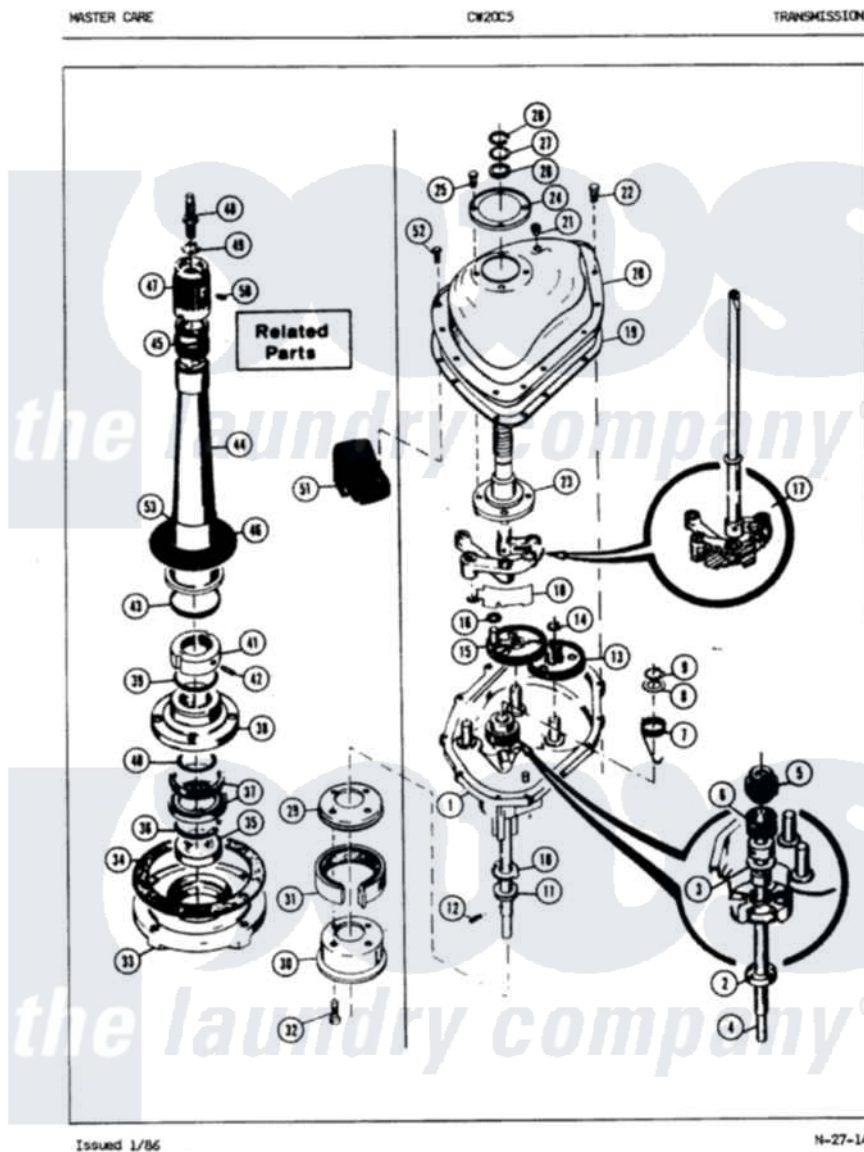

Crosley CW20C5W 04 - TRANSMISSION (ORIG. REV. A-B)

Crosley Residential Crosley CW20C5W Washer Parts Parts Diagram 04 - TRANSMISSION (ORIG. REV. A-B)
 Click on the part number to view part

Item	Original Part Number	Replaced By	Status	Part Description
1	33-9986		Not Available	TRANSM HOUSING
2	33-9208		Not Available	SEAL
3	25-7274		Not Available	WASHER, STEEL
"	33-9023N		Not Available	CLUTCH ASM
4	33-9022		Not Available	DRIVE SHAFT
5	33-6115		Not Available	DRIVE PINION
6	33-3195		Not Available	SPRING
7	33-6463			Spring
8	25-7415		Not Available	WASHER, FLAT
"	25-7416		Not Available	WASHER, FLAT
9	25-7173		Not Available	25-7708
10	33-9217		Not Available	THRUST WASHER
11	33-4944			Bearing
12	25-6120		Not Available	PIN
13	33-3228	35-0547		Cluster Gear
14	25-7175	25-7933		Ring, Retaining