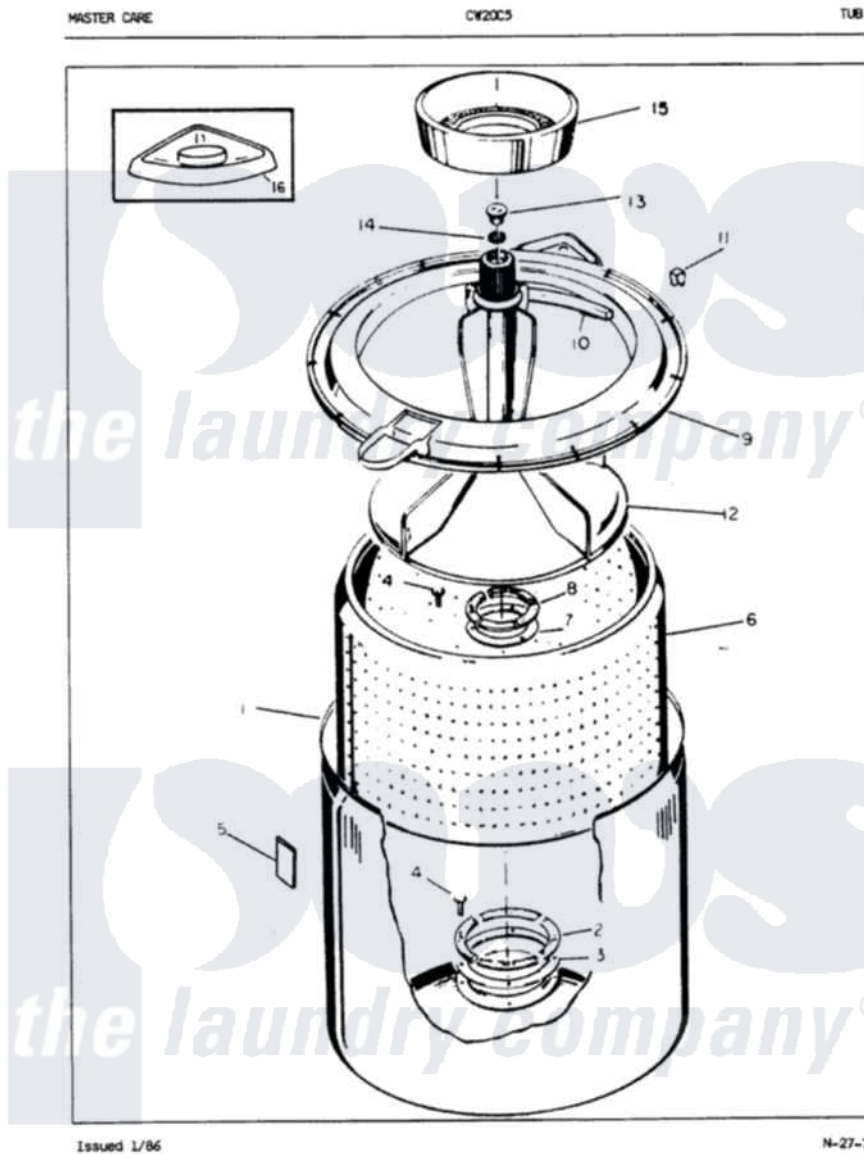

Crosley CW20C5W 05 - TUB (ORIG. REV. A-B)

Crosley [Residential Crosley CW20C5W Washer Parts](#) Parts Diagram 05 - TUB (ORIG. REV. A-B)
 Click on the part number to view part

Item	Original Part Number	Replaced By	Status	Part Description
1	33-9392		Not Available	TUB ASSEMBLY
2	33-8800	33-8800K		Plate
3	33-6905			Gasket
4	25-7783	4356852		Screw
"	25-7783	4356852		Screw
5	33-3232	35-0538		Pad
6	35-0004		Not Available	BASKET ASM
"	33-9566	33-9500N		Basket Kit
7	33-8959			Gasket
"	33-6902			Gasket
8	33-8799		Not Available	REINF PLATE
"	33-8799		Not Available	REINF PLATE
9	35-0537	35-0993		Tub Top
10	33-3055			Gasket
11	25-7748			Clip
12	35-0049		Not Available	AGITATOR

13	33-6241		Cap
14	25-7330		Rubber Washer
15	33-9888	Not Available	LINT FILTER
16	33-9906	21001167	Dispenser, Bleach