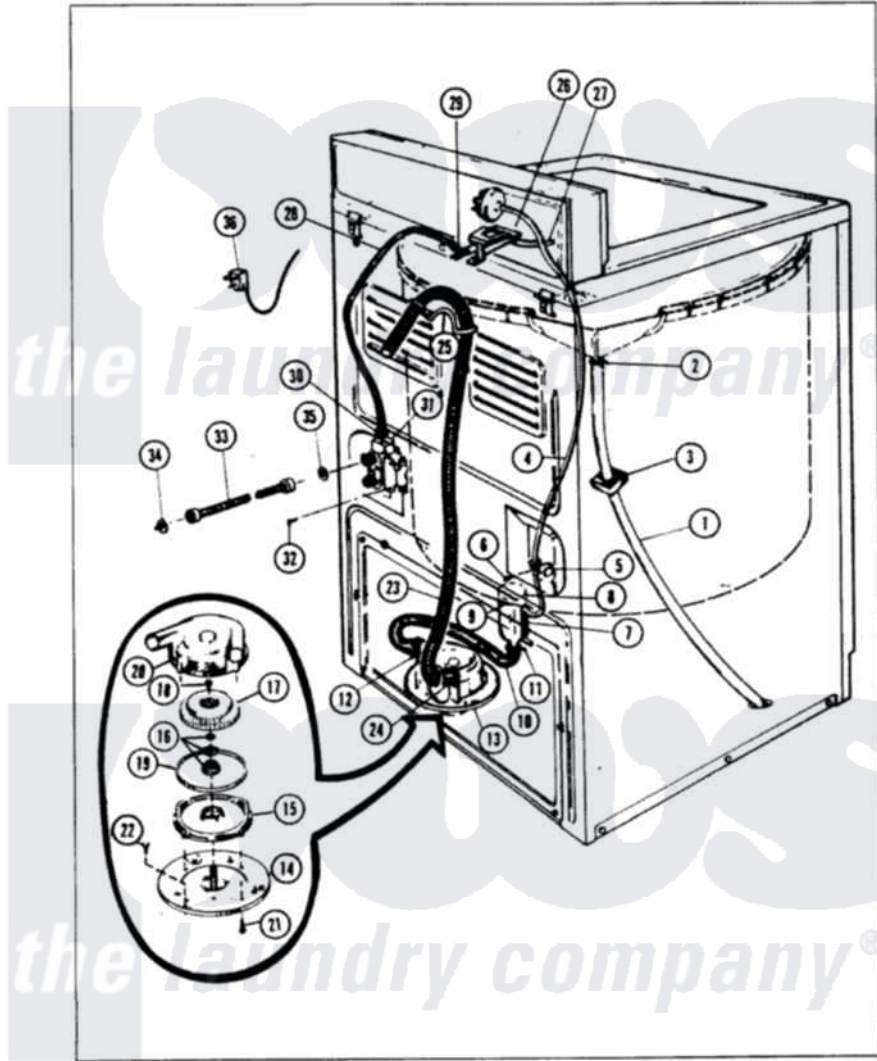

Crosley CW20C5W 06 - WATER CARRYING (ORIG. REV. A-B)

MASTER CARE CW20C5 WATER CARRYING

Issued 1/86

N-27-11

Crosley Residential Crosley CW20C5W Washer Parts Parts Diagram 06 - WATER CARRYING (ORIG. REV. A-B)
 Click on the part number to view part

Item	Original Part Number	Replaced By	Status	Part Description
1	35-0059		Not Available	OVERFLOW HOSE
2	W10124350		Not Available	NOT REQUIRED PART OR SEE NOTE CORBIN CLAMP, 7/8 (PURCHASE LOCALLY)
3	33-1389		Not Available	INSULATION
4	25-7796	596669		Clamp, Manifold
"	33-4090		Not Available	HOSE
5	33-6099			Clamp
6	W10124350		Not Available	NOT REQUIRED PART OR SEE NOTE SCREW No.10-12 X 3/8 (PURCHASE LOCALLY)
7	33-7314			Sump Assembly
8	33-3633		Not Available	HOSE
9	25-7003			Clamp
10	33-6091			Hose
11	W10124350		Not Available	NOT REQUIRED PART OR SEE NOTE CORBIN CLAMP 1-1/2 UPPER (PURCHASE LOCALLY)

12	W10124350		Not Available	NOT REQUIRED PART OR SEE NOTE CORBIN CLAMP 1-3/8 LOWER (PURCHASE LOCALLY)
13	35-0008	35-6467		Pump Assem
14	33-6035		Not Available	PLATE & PULLEY ASSY.
15	33-6029	35-6467		Pump Assem
16	33-6360		Not Available	SEAL ASM
17	35-0010			Impeller
18	25-7418	33001178		Back, Tumbler
19	33-6032			Gasket
20	35-0009			Pump Housing
21	25-7405	3196164		Screw
22	25-7419		Not Available	SCREW
23	33-9535	211704		Hose, Drain
24	33-9536			Hose Adapter
25	25-7797	285655		Clamp, Hose
"	33-9537	22003814		Retainer, Drain Hose
26	33-8057		Not Available	PLASTIC NUT
"	25-7086	Y0308025		Washer, Stainless Steel
"	33-9830		Not Available	INLET FLUME
"	25-7455	99002757		Screw
27	33-6038		Not Available	FLUME EXT
28	35-0541		Not Available	WATR INLET HOSE
29	25-7867	596669		Clamp, Manifold
30	25-7866	489503		Clamp
31	33-7058		Not Available	SUB 36-1456
"	35-0085	35-2374N		Valve, Water
32	25-7101	3351614		Screw, Gearcase Cover Mounting
33	33-7891	89503		Hose-Inlet
34	33-7313	33-4264N		Strainer And Washer Kit
35	25-7048			Washer
36	33-3939		Not Available	SERVICE CORD