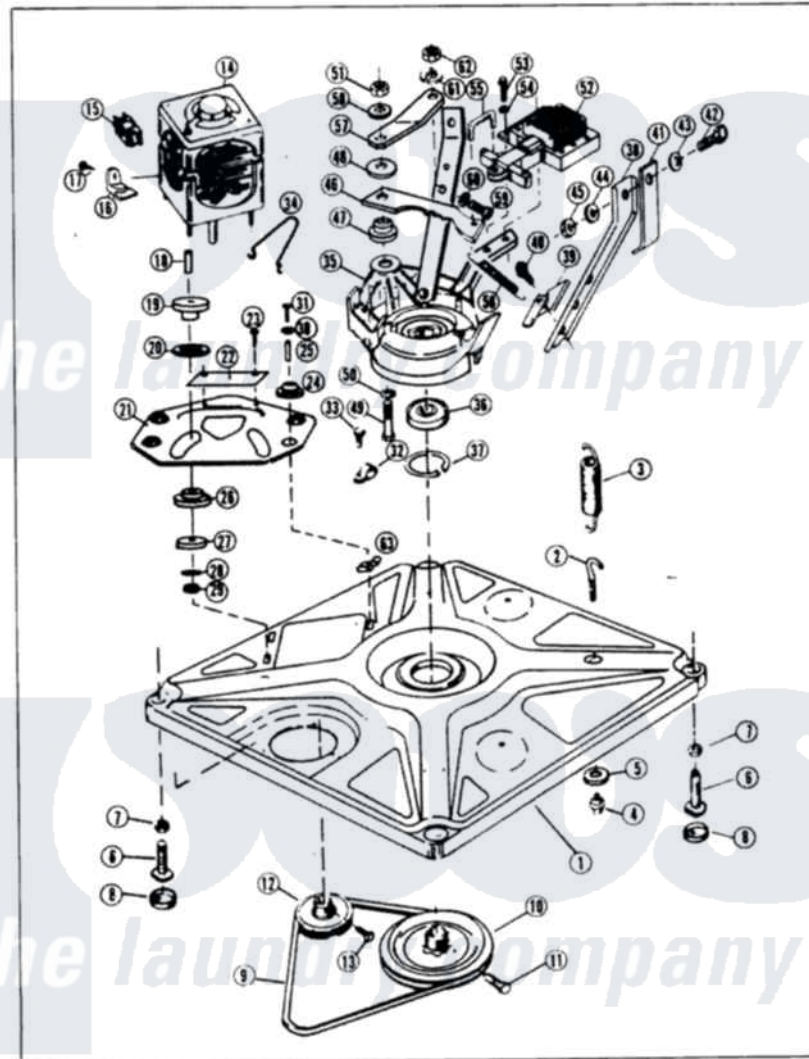

Crosley CW20C7W 01 - BASE & DRIVE (ORIG. REV. A-B)

MASTER CARE

CW20C7

BASE & DRIVE

Issued 1/86

N-27-4

Crosley [Residential Crosley CW20C7W Washer Parts](#) Parts Diagram 01 - BASE & DRIVE (ORIG. REV. A-B)
 Click on the part number to view part

Item	Original Part Number	Replaced By	Status	Part Description
1	35-0058			Base Assembly
2	25-7365			Eye Bolt
3	33-9553		Not Available	SPRING
4	25-7362			Anchor Nut
5	W10124350		Not Available	NOT REQUIRED PART OR SEE NOTE WASHER,FLAT (PURCHASE LOCALLY)
6	34-0061	35-0771		Leveling Leg
"	33-0679	35-0771		Leveling Leg
7	25-7032	25-7915		Hex Nut
8	34-0062	25001119		Foot And Pad Assembly
9	35-0465		Not Available	DRIVE BELT
10	33-9374		Not Available	DRIVE PULLEY
11	25-7361		Not Available	SET SCREW
12	33-9952		Not Available	MOTOR PULLEY
13	25-7117			Set Screw
14	LA-1010			Motor Kit

58	25-7549	Not Available	FLAT WASHER
59	25-7275	Not Available	SCREW
60	25-7413	Not Available	FLAT WASHER
61	25-7089	Not Available	LOCKWASHER
62	25-7798	Not Available	HEX NUT
63	25-7838	25-7845	Speednut, Motor