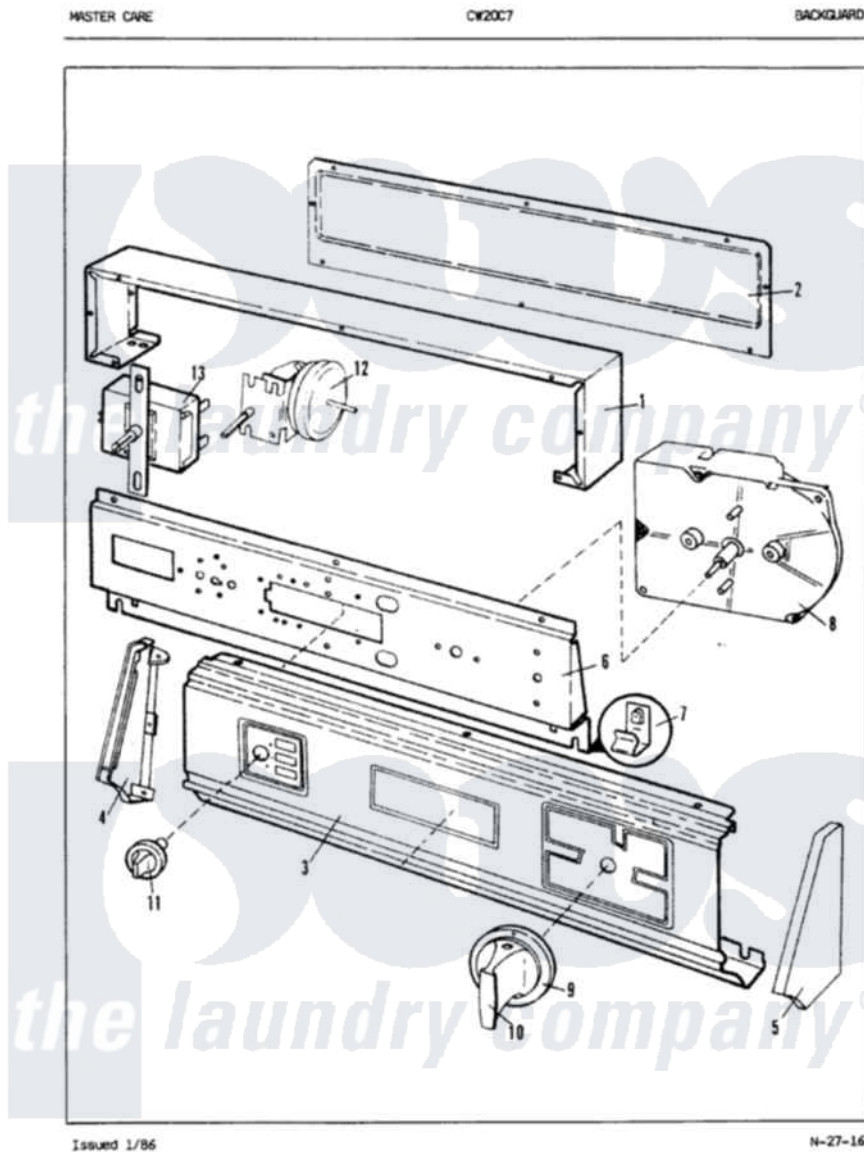

Crosley CW20C7W 02 - CONTROL PANEL (ORIG. REV. A-B)

Crosley [Residential Crosley CW20C7W Washer Parts](#) Parts Diagram 02 - CONTROL PANEL (ORIG. REV. A-B)
 Click on the part number to view part

Item	Original Part Number	Replaced By	Status	Part Description
1	W10124350		Not Available	NOT REQUIRED PART OR SEE NOTE SCREW-WRAPPER TO CAB.TOP 8-18 X 1/2 HXWSH HD (PURCHASE LOCALLY)
"	33-9668		Not Available	WRAPPER
2	33-4062		Not Available	REINFORCE PLATE
"	W10124350		Not Available	NOT REQUIRED PART OR SEE NOTE SCREW SHIELD MTG. 8-18 X 1/2 HX WSH HD (PURCHASE LOCALLY)
"	25-7435	33002917		Screw, No.10-16
"	33-3701		Not Available	BACKGUARD PAD
"	33-8909		Not Available	SHIELD
"	34-9487		Not Available	PLATE, REINFORCEMENT
3	W10124350		Not Available	NOT REQUIRED PART OR SEE NOTE LOCKWASHER (PURCHASE LOCALLY)
"	35-0043		Not Available	CONTROL PANEL
"	25-7760			Screw

4	33-6765		LH End Cap
5	25-7496	25-7760	Screw
"	33-6766		RH End Cap
6	25-3092	90767	Screw, 8A X 3/8 HeX Washer Head Tapping
"	53-0243		Not Available CONTROL SHIELD
7	W10124350		Not Available NOT REQUIRED PART OR SEE NOTE WASHER NO.10 EXT. TOOTH (PURCHASE LOCALLY)
"	25-3092	90767	Screw, 8A X 3/8 HeX Washer Head Tapping
"	25-7461		Not Available CLIP
8	35-0117		Timer Motor 1/2rpm
"	W10124350		Not Available NOT REQUIRED PART OR SEE NOTE SCREW- TIMMER TO SHIELD 10-32 X 3/8 HX HD (PURCHASE LOCALLY)
"	33-9803		Timer
"	35-0491		Timer
9	35-0159	12500057	Knob Ski
10	33-2862		Not Available TIMER KNOB
"	25-6044		Set Screw
"	35-0495	12500057	Knob Ski
11	35-0158		Not Available SELECTOR KNOB
12	25-3092	90767	Screw, 8A X 3/8 HeX Washer Head Tapping
"	35-0112	35-0782	Pressure Switch
13	25-3092	90767	Screw, 8A X 3/8 HeX Washer Head Tapping
"	35-0114		Not Available TEMP SWITCH