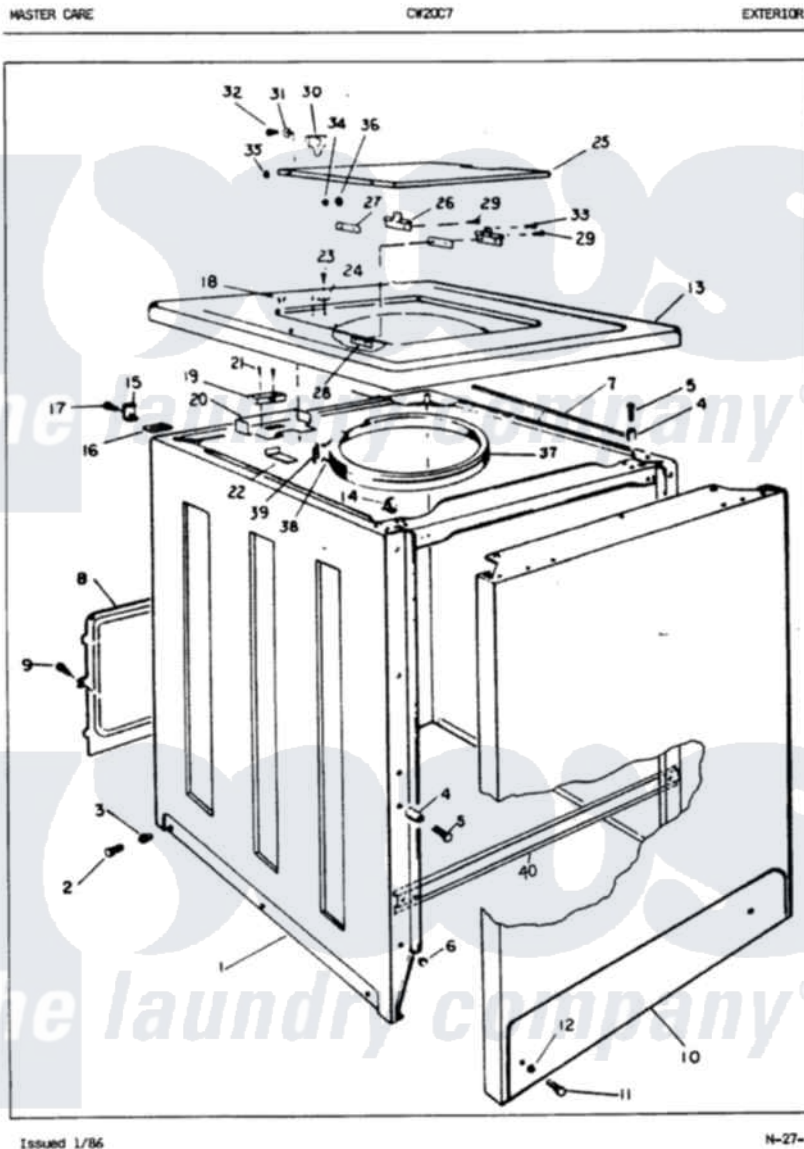

Crosley CW20C7W 03 - EXTERIOR (ORIG. REV. A-B)

Crosley Residential Crosley CW20C7W Washer Parts Parts Diagram 03 - EXTERIOR (ORIG. REV. A-B)
 Click on the part number to view part

Item	Original Part Number	Replaced By	Status	Part Description
1	35-0061		Not Available	CABINET BODY
2	25-7001	308685		Side Trim)
3	W10124350		Not Available	NOT REQUIRED PART OR SEE NOTE WASHER INT. TOOTH 10 (PURCHASE LOCALLY)
"	25-7458	308685		Side Trim)
"	33-2088		Not Available	SLEEVE
4	34-9701			Guide, Cabinet
5	25-6109			Screw
6	33-2653			Bumper, Cabinet
7	33-9948		Not Available	CUSHION STRIP
8	33-8687		Not Available	REAR SHIELD
9	W10124350		Not Available	NOT REQUIRED PART OR SEE NOTE SCREW-NO.10-16 X 3/8 (PURCHASE LOCALLY)
10	35-0056		Not Available	FRONT PANEL
11	25-7001	308685		Side Trim)

12	W10124350		Not Available	NOT REQUIRED PART OR SEE NOTE WASHER INT. TOOTH 10 (PURCHASE LOCALLY)
13	35-0065		Not Available	TOP PANEL
14	25-7285			Clip
15	33-7450	35-2846		Hinge, Cabinet Top
16	33-0930			Pad, Top Hinge
17	25-7732	681414		Screw, 10AB X 1/2
18	33-2653			Bumper, Cabinet
19	33-9064	12001187		Kit, Lid Switch Assembly
20	33-8289	12001187		Kit, Lid Switch Assembly
21	W10124350		Not Available	NOT REQUIRED PART OR SEE NOTE SCREW SWITCH TO BRACKET NO. 6-20 X 7/8 (PURCHASE LOCALLY)
22	33-8828	12001187		Kit, Lid Switch Assembly
23	25-7463	7101P012-60		Screw
24	25-7436			Nylite Washer
25	33-7929	35-2103		Clother Door
26	33-6956			Hinge
27	33-6957			Hinge Pad
28	33-8058		Not Available	SPEEDNUT
29	25-7455	99002757		Screw
30	43-0057			Actuator, Door Switch
31	25-7436			Nylite Washer
32	25-7438			Screw
33	25-7455	99002757		Screw
34	25-7086	Y0308025		Washer, Stainless Steel
35	25-7436			Nylite Washer
36	25-8057		Not Available	PLASTIC NUT
37	33-9399		Not Available	SPLASH GUARD
38	33-6093		Not Available	RETAINING RING
39	33-0767			Spring
40	25-7752	3196169		Screw, Element
"	35-0445		Not Available	CABT BRACE