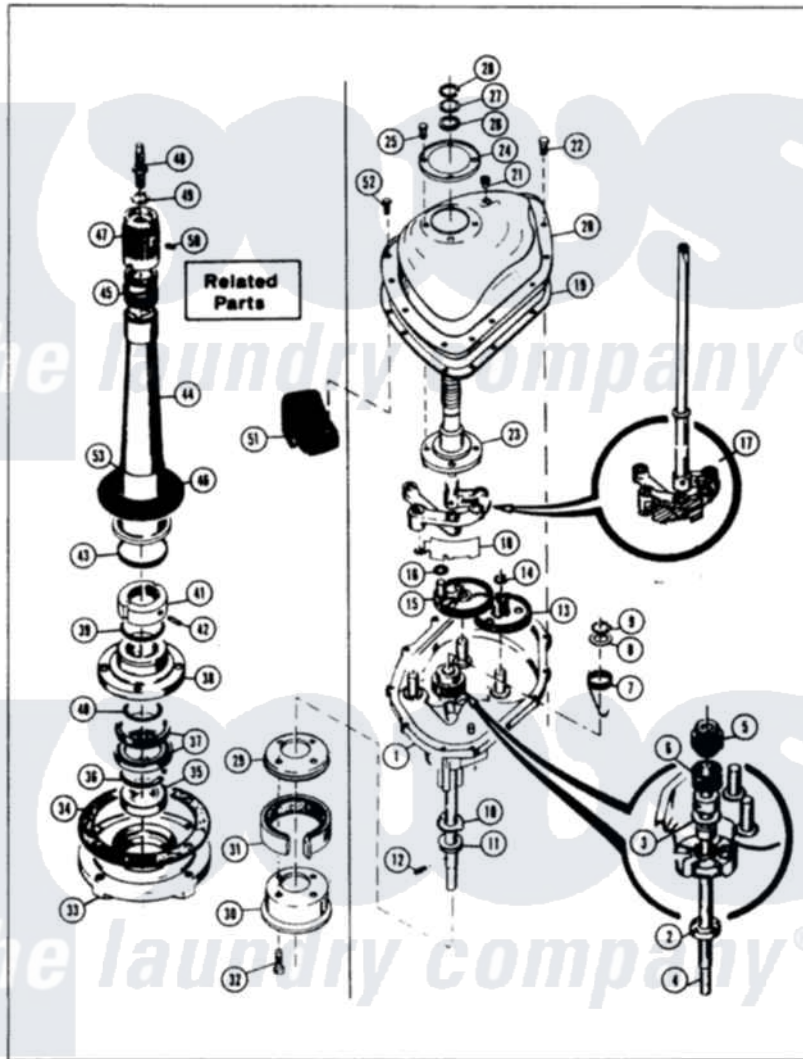

Crosley CW20C7W 04 - TRANSMISSION (ORIG. REV. A-B)

MASTER CASE

CW20C7

TRANSMISSION

Issued 1/86

N-27-14

Crosley [Residential Crosley CW20C7W Washer Parts](#) Parts Diagram 04 - TRANSMISSION (ORIG. REV. A-B)
 Click on the part number to view part

Item	Original Part Number	Replaced By	Status	Part Description
1	33-9986		Not Available	TRANSM HOUSING
2	33-9208		Not Available	SEAL
3	25-7274		Not Available	WASHER, STEEL
"	33-9023N		Not Available	CLUTCH ASM
4	33-9022		Not Available	DRIVE SHAFT
5	33-6115		Not Available	DRIVE PINION
6	33-3195		Not Available	SPRING
7	33-6463			Spring
8	25-7415		Not Available	WASHER, FLAT
"	25-7416		Not Available	WASHER, FLAT
9	25-7173		Not Available	25-7708
10	33-9217		Not Available	THRUST WASHER
11	33-4944			Bearing
12	25-6120		Not Available	PIN
13	33-3228	35-0547		Cluster Gear
14	25-7175	25-7933		Ring, Retaining