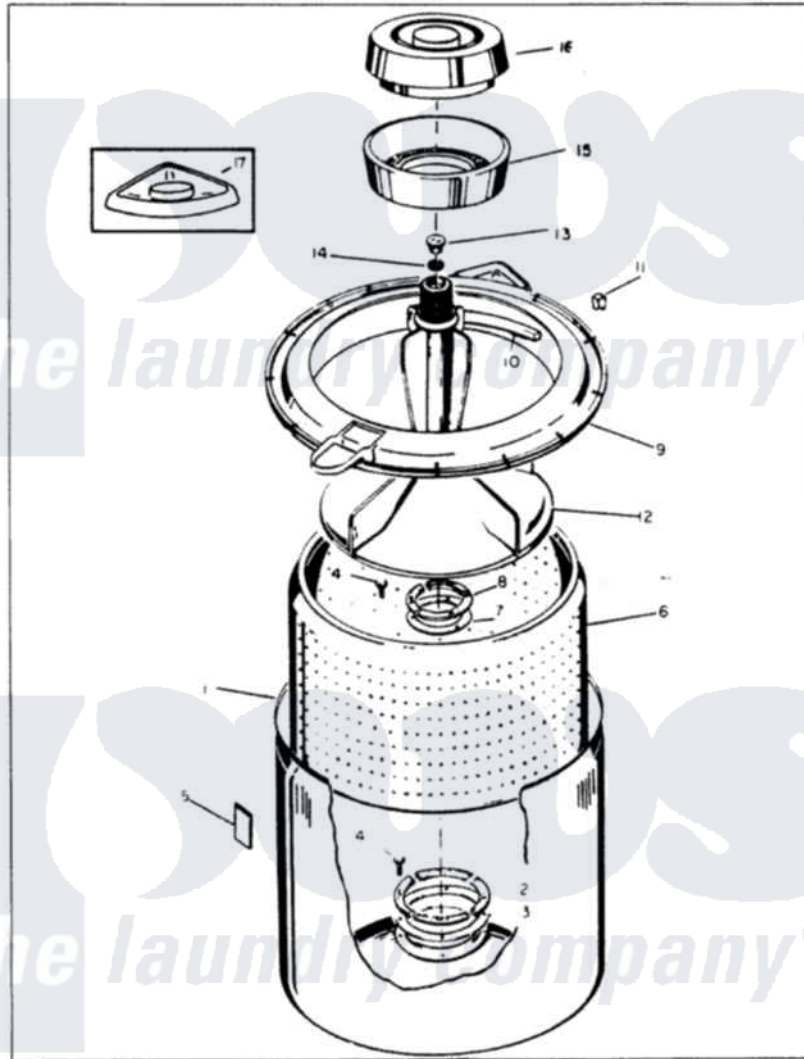

Crosley CW20C7W 05 - TUB (ORIG. REV. A-B)

MASTER CARE

CW20C7

TUB

Issued 1/86

N-27-9

Crosley [Residential Crosley CW20C7W Washer Parts](#) Parts Diagram 05 - TUB (ORIG. REV. A-B)
 Click on the part number to view part

Item	Original Part Number	Replaced By	Status	Part Description
1	33-9392		Not Available	TUB ASSEMBLY
2	33-8800	33-8800K		Plate
3	33-6905			Gasket
4	25-7783	4356852		Screw
"	25-7783	4356852		Screw
5	33-3232	35-0538		Pad
6	35-0004		Not Available	BASKET ASM
"	33-9566	33-9500N		Basket Kit
7	33-6902			Gasket
"	33-8959			Gasket
8	33-8799		Not Available	REINF PLATE
"	33-8799		Not Available	REINF PLATE
9	35-0537	35-0993		Tub Top
10	33-3055			Gasket
11	25-7748			Clip
12	35-0049		Not Available	AGITATOR