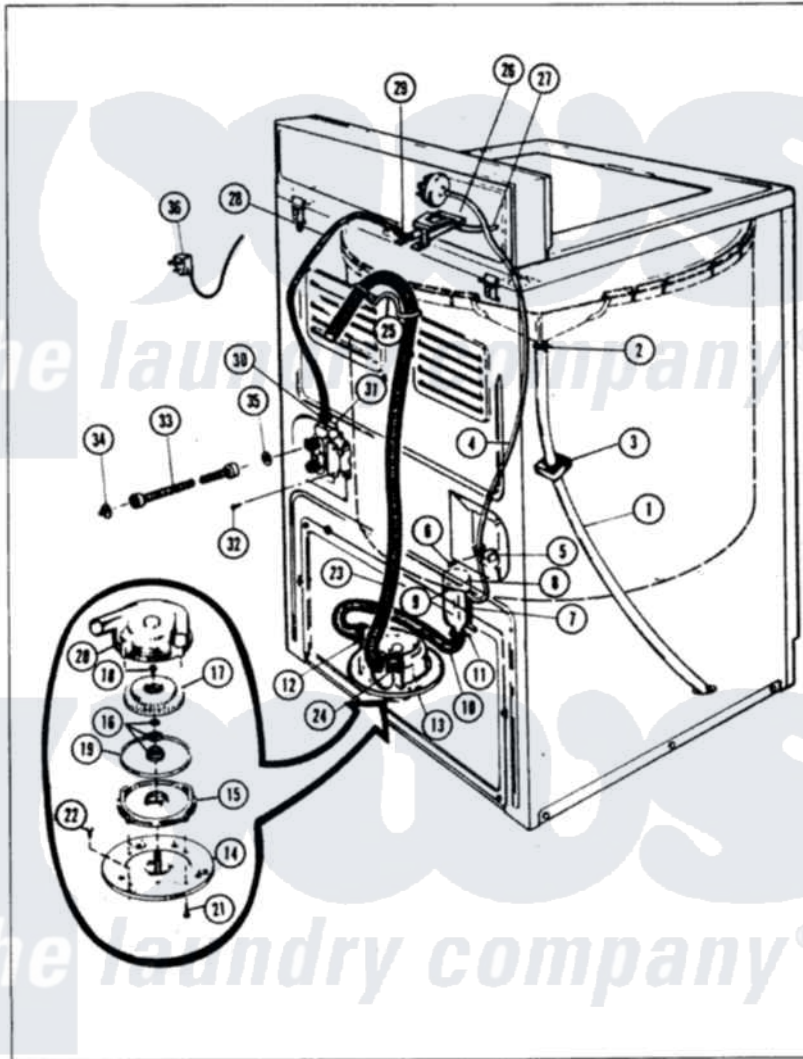

# Crosley CW20C7W 06 - WATER CARRYING (ORIG. REV. A-B)

MASTER CASE

CW20C7

WATER CARRYING

Issued 1/86

N-27-11

Crosley Residential Crosley CW20C7W Washer Parts Parts Diagram 06 - WATER CARRYING (ORIG. REV. A-B)  
 Click on the part number to view part

Item	Original Part Number	Replaced By	Status	Part Description
1	35-0059		Not Available	OVERFLOW HOSE
2	W10124350		Not Available	NOT REQUIRED PART OR SEE NOTE CORBIN CLAMP, 7/8 (PURCHASE LOCALLY)
3	33-1389		Not Available	INSULATION
4	25-7796	<a href="#">596669</a>		Clamp, Manifold
"	33-4090		Not Available	HOSE
5	<a href="#">33-6099</a>			Clamp
6	W10124350		Not Available	NOT REQUIRED PART OR SEE NOTE SCREW No.10-12 X 3/8 (PURCHASE LOCALLY)
7	<a href="#">33-7314</a>			Sump Assembly
8	33-3633		Not Available	HOSE
9	<a href="#">25-7003</a>			Clamp
10	<a href="#">33-6091</a>			Hose
11	W10124350		Not Available	NOT REQUIRED PART OR SEE NOTE CORBIN CLAMP 1-1/2 UPPER (PURCHASE LOCALLY)