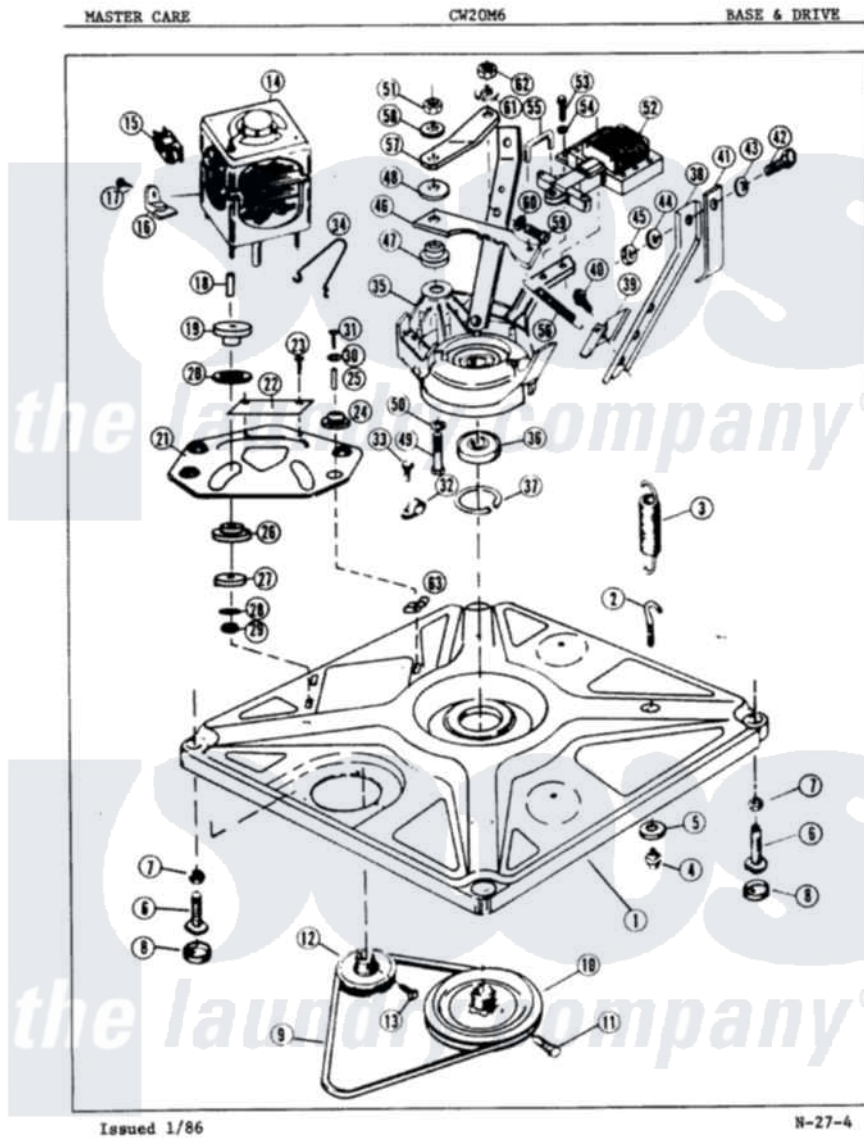

# Crosley CW20M6 01 - BASE & DRIVE (ORIG. REV. A-B)

Crosley Residential Crosley CW20M6 Washer Parts Parts Diagram 01 - BASE & DRIVE (ORIG. REV. A-B)  
 Click on the part number to view part

| Item | Original Part Number    | Replaced By              | Status        | Part Description  |
|------|-------------------------|--------------------------|---------------|---|
| 1    | <a href="#">35-0058</a> |                          |               | Base Assembly   |
| 2    | <a href="#">25-7365</a> |                          |               | Eye Bolt  |
| 3    | 33-9553                 |                          | Not Available | SPRING  |
| 4    | <a href="#">25-7362</a> |                          |               | Anchor Nut  |
| 5    | W10124350               |                          | Not Available | NOT REQUIRED PART OR SEE NOTE WASHER (PURCHASE LOCALLY) |
| 6    | 34-0061                 | <a href="#">35-0771</a>  |               | Leveling Leg  |
| "    | 33-0679                 | <a href="#">35-0771</a>  |               | Leveling Leg  |
| 7    | 25-7032                 | <a href="#">25-7915</a>  |               | Hex Nut   |
| 8    | 34-0062                 | <a href="#">25001119</a> |               | Foot And Pad Assembly                                   |
| 9    | 35-0465                 |                          | Not Available | DRIVE BELT  |
| 10   | 33-9374                 |                          | Not Available | DRIVE PULLEY  |
| 11   | 25-7361                 |                          | Not Available | SET SCREW   |
| 12   | 33-9952                 |                          | Not Available | MOTOR PULLEY  |
| 13   | <a href="#">25-7117</a> |                          |               | Set Screw   |
| 14   | <a href="#">LA-1010</a> |                          |               | Motor Kit   |