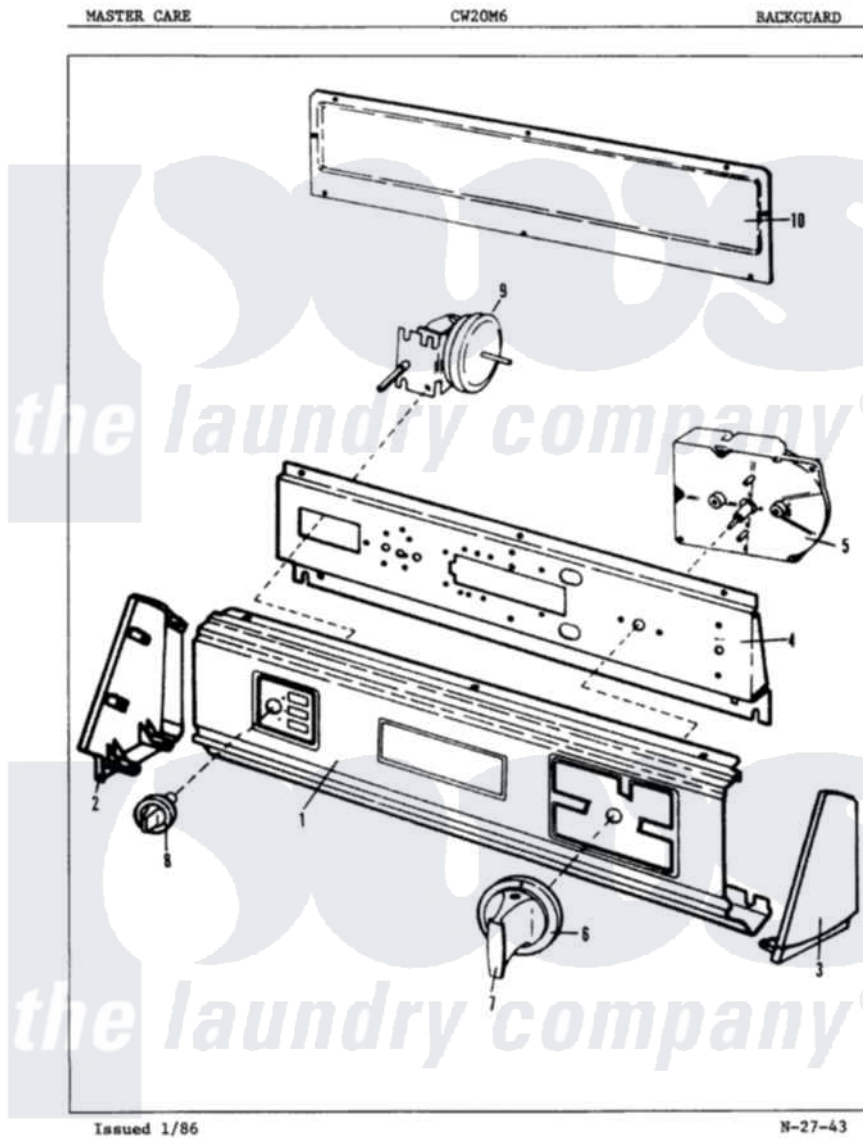

Crosley CW20M6 02 - CONTROL PANEL (ORIG. REV. A-B)

Crosley Residential Crosley CW20M6 Washer Parts Parts Diagram 02 - CONTROL PANEL (ORIG. REV. A-B)
 Click on the part number to view part

Item	Original Part Number	Replaced By	Status	Part Description
1	35-0572		Not Available	CONTROL PANEL
"	25-7793			Screw
"	W10124350		Not Available	NOT REQUIRED PART OR SEE NOTE SCREW-PURCHASE LOCALLY
2	53-0265			LH Endcap
3	53-0278		Not Available	TRIM, END CAP (LT)
"	53-0277		Not Available	TRIM, END CAP (RT)
"	53-0264			RH Endcap
"	25-7702			Speedclip, End Cap To Control Panel
"	25-7760			Screw
4	53-0365	53-1676		Shield, Control
"	25-3092	90767		Screw, 8A X 3/8 HeX Washer Head Tapping
5	35-0117			Timer Motor 1/2rpm
"	25-0088	489483		Screw 10-32 X 1/2
"	35-0485			Timer

6	35-0172	12500057	Knob Ski
7	35-0496	12500057	Knob Ski
8	35-0146	21001283	Knob, Selector---Piq
9	25-3092	90767	Screw, 8A X 3/8 HeX Washer Head Tapping
"	35-0112	35-0782	Pressure Switch
10	25-7583	Not Available	PLASTIC NUT
"	25-3092	90767	Screw, 8A X 3/8 HeX Washer Head Tapping
"	25-7592	Not Available	SCREW
"	25-7697	25-2219	Screw
"	25-7851		Speedclip, End Cap To Top
"	34-9487	Not Available	PLATE, REINFORCEMENT
"	53-0268	21001460	Shield, Rear
"	25-7852		Speedclip, Rr Shld To End Cap