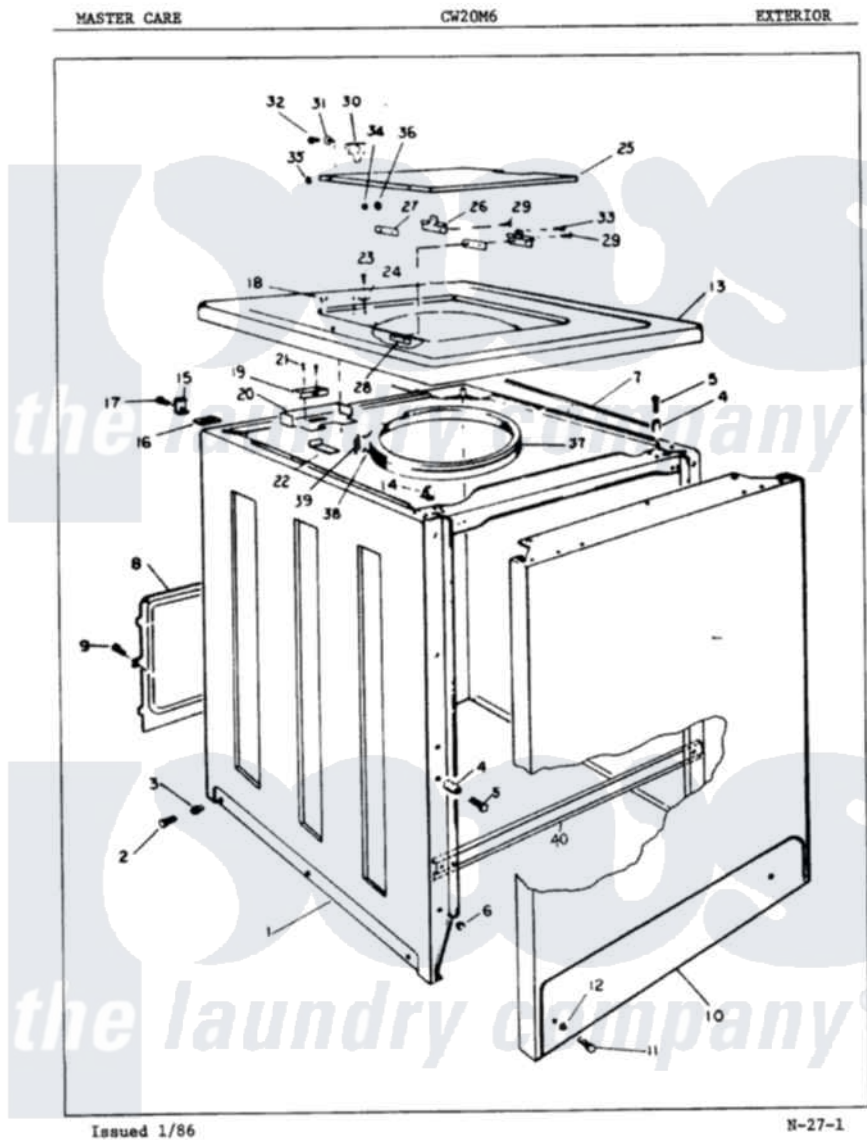

# Crosley CW20M6 03 - EXTERIOR (ORIG. REV. A-B)

Crosley Residential Crosley CW20M6 Washer Parts Parts Diagram 03 - EXTERIOR (ORIG. REV. A-B)  
 Click on the part number to view part

Item	Original Part Number	Replaced By	Status	Part Description
1	35-0061		Not Available	CABINET BODY
2	25-7001	<a href="#">308685</a>		Side Trim )
3	W10124350		Not Available	NOT REQUIRED PART OR SEE NOTE WASHER (PURCHASE LOCALLY)
"	25-7458	<a href="#">308685</a>		Side Trim )
"	33-2088		Not Available	SLEEVE
4	<a href="#">34-9701</a>			Guide, Cabinet
5	<a href="#">25-6109</a>			Screw
6	<a href="#">33-2653</a>			Bumper, Cabinet
7	33-9948		Not Available	CUSHION STRIP
8	33-8687		Not Available	REAR SHIELD
9	W10124350		Not Available	NOT REQUIRED PART OR SEE NOTE SCREW-PURCHASE LOCALLY
10	35-0056		Not Available	FRONT PANEL
11	25-7001	<a href="#">308685</a>		Side Trim )
				NOT REQUIRED PART OR