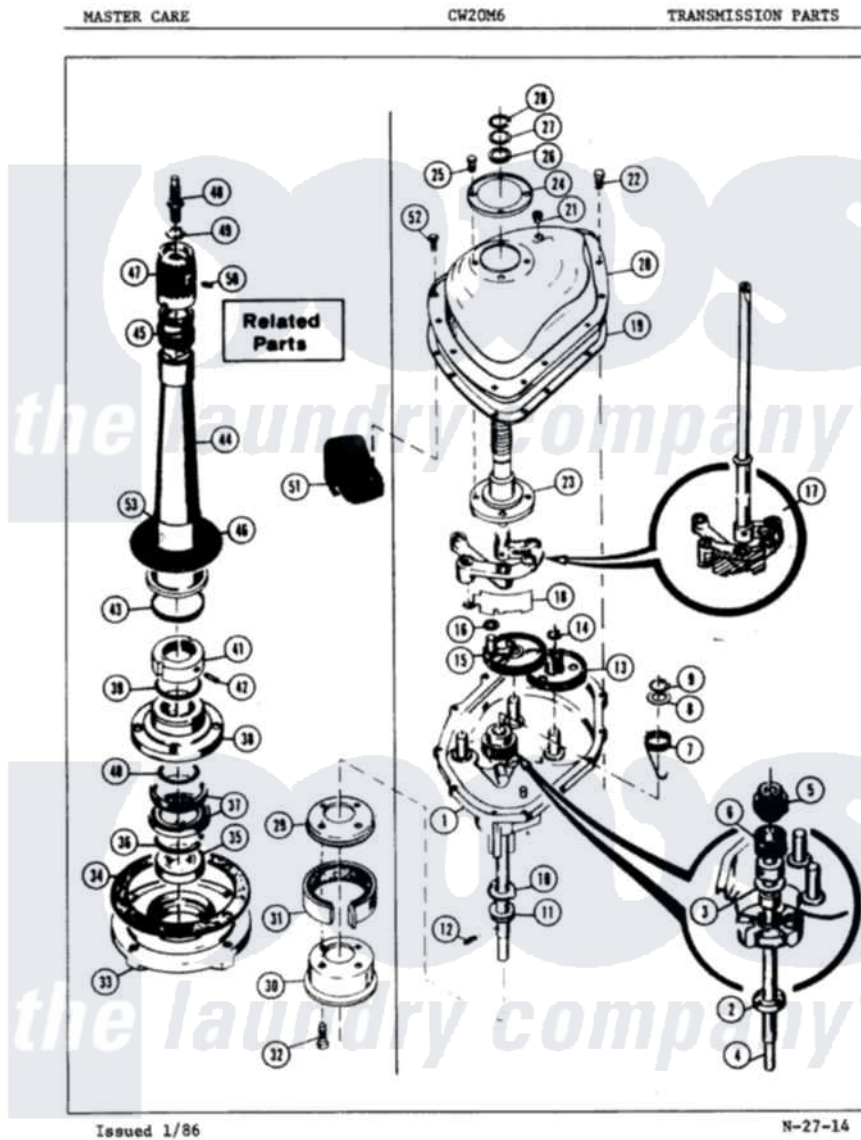

# Crosley CW20M6 04 - TRANSMISSION (ORIG. REV. A-B)

Crosley Residential Crosley CW20M6 Washer Parts Parts Diagram 04 - TRANSMISSION (ORIG. REV. A-B)  
 Click on the part number to view part

Item	Original Part Number	Replaced By	Status	Part Description
1	35-0630		Not Available	TRANSMISSION
"	33-9986		Not Available	TRANSM HOUSING
2	33-9208		Not Available	SEAL
3	33-9023N		Not Available	CLUTCH ASM
"	25-7274		Not Available	WASHER, STEEL
4	33-9022		Not Available	DRIVE SHAFT
5	33-6115		Not Available	DRIVE PINION
6	33-3195		Not Available	SPRING
7	<a href="#">33-6463</a>			Spring
8	25-7415		Not Available	WASHER, FLAT
9	25-7173		Not Available	25-7708
10	33-9217		Not Available	THRUST WASHER
11	<a href="#">33-4944</a>			Bearing
12	25-6120		Not Available	PIN
13	33-3228	<a href="#">35-0547</a>		Cluster Gear
14	25-7175	<a href="#">25-7933</a>		Ring, Retaining