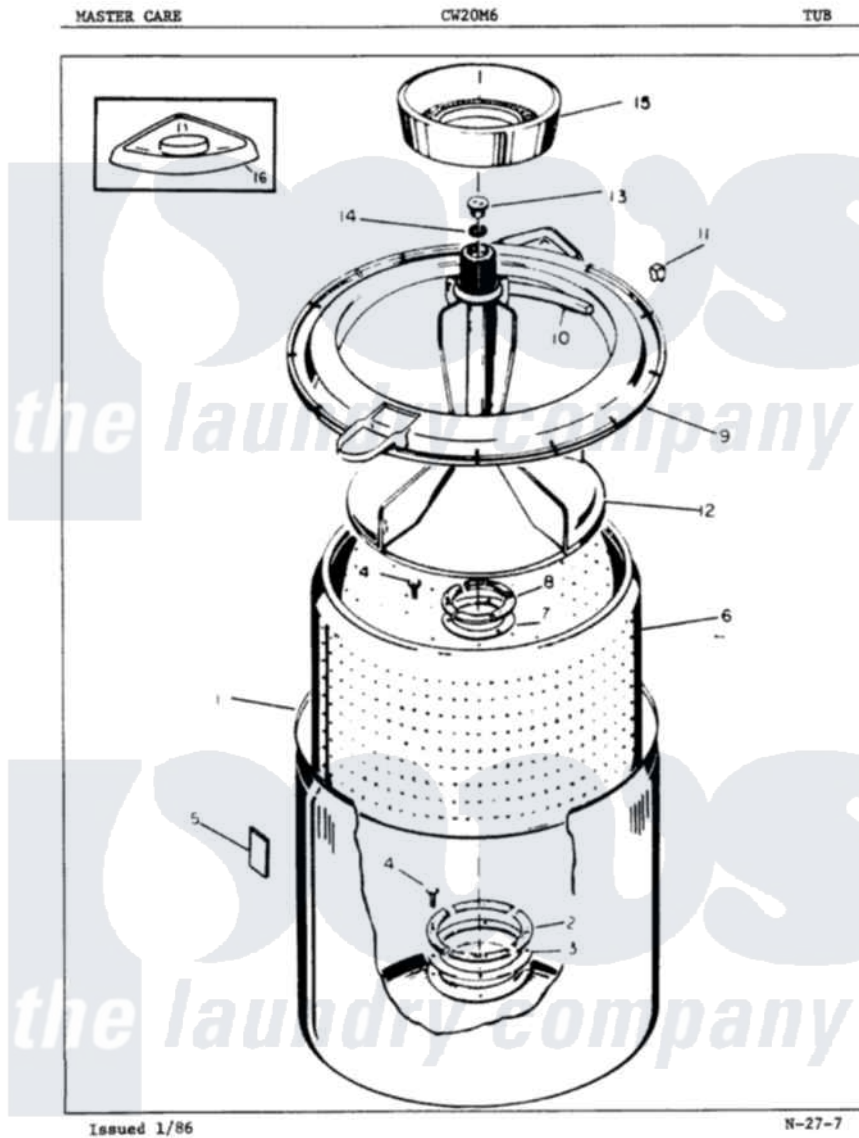

Crosley CW20M6 05 - TUB (ORIG. REV. A-B)

Crosley [Residential Crosley CW20M6 Washer Parts](#) Parts Diagram 05 - TUB (ORIG. REV. A-B)
 Click on the part number to view part

Item	Original Part Number	Replaced By	Status	Part Description
1	33-9392		Not Available	TUB ASSEMBLY
2	33-8800	33-8800K		Plate
3	33-6905			Gasket
4	25-7783	4356852		Screw
5	33-3232	35-0538		Pad
6	35-0004		Not Available	BASKET ASM
7	33-8959			Gasket
8	33-8799		Not Available	REINF PLATE
9	35-0537	35-0993		Tub Top
10	33-3055			Gasket
11	25-7748			Clip
12	35-0049		Not Available	AGITATOR
13	33-6241			Cap
14	25-7330			Rubber Washer
15	33-9888		Not Available	LINT FILTER
16	33-9906	21001167		Dispenser, Bleach