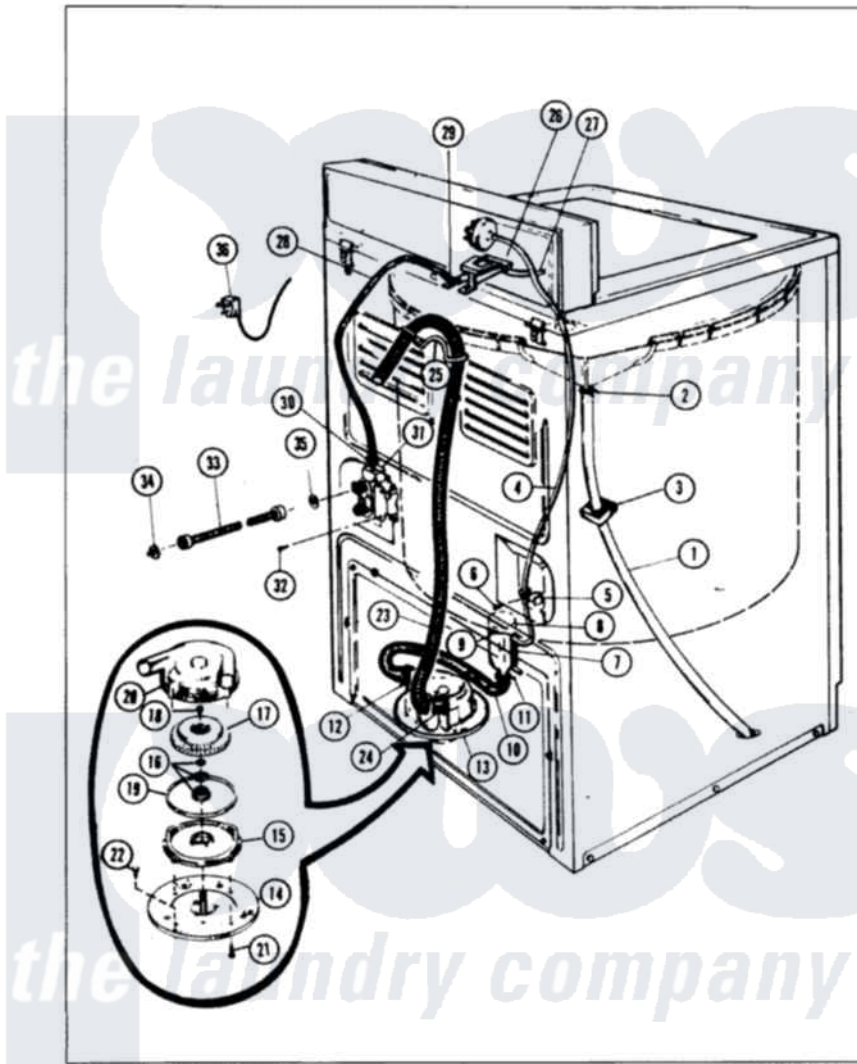

Crosley CW20M6 06 - WATER CARRYING (ORIG. REV. A-B)

MASTER CARE CW20M6 WATER CARRYING

Issued 1/86

N-27-11

Crosley [Residential Crosley CW20M6 Washer Parts](#) Parts Diagram 06 - WATER CARRYING (ORIG. REV. A-B)
 Click on the part number to view part

Item	Original Part Number	Replaced By	Status	Part Description
1	35-0059		Not Available	OVERFLOW HOSE
2	W10124350		Not Available	NOT REQUIRED PART OR SEE NOTE CLAMP (PURCHASE LOCALLY)
3	33-1389		Not Available	INSULATION
4	33-4090		Not Available	HOSE
"	25-7796	596669		Clamp, Manifold
5	33-6099			Clamp
6	W10124350		Not Available	NOT REQUIRED PART OR SEE NOTE SCREW-PURCHASE LOCALLY
7	33-7314			Sump Assembly
8	33-3633		Not Available	HOSE
9	25-7003			Clamp
10	33-6091			Hose
11	W10124350		Not Available	NOT REQUIRED PART OR SEE NOTE CLAMP (PURCHASE LOCALLY)
				NOT REQUIRED PART OR

12	W10124350		Not Available	SEE NOTE CLAMP (PURCHASE LOCALLY)
13	35-0008	35-6467		Pump Assem
"	35-1069	35-6467		Pump Assem
14	33-6035		Not Available	PLATE & PULLEY ASSY.
15	33-6029	35-6467		Pump Assem
16	33-6360		Not Available	SEAL ASM
17	35-0010			Impeller
18	25-7418	33001178		Back, Tumbler
19	33-6032			Gasket
20	35-0009			Pump Housing
21	25-7405	3196164		Screw
22	25-7419		Not Available	SCREW
23	33-9535	211704		Hose, Drain
24	33-9536			Hose Adapter
25	25-7797	285655		Clamp, Hose
"	33-9537	22003814		Retainer, Drain Hose
26	25-7086	Y0308025		Washer, Stainless Steel
"	33-9830		Not Available	INLET FLUME
"	33-8057		Not Available	PLASTIC NUT
"	25-7455	99002757		Screw
27	33-6038		Not Available	FLUME EXT
28	35-0541		Not Available	WATR INLET HOSE
29	25-7867	596669		Clamp, Manifold
30	25-7866	489503		Clamp
31	33-7058		Not Available	SUB 36-1456
"	35-0085	35-2374N		Valve, Water
32	25-7101	3351614		Screw, Gearcase Cover Mounting
33	33-7891	89503		Hose-Inlet
34	33-7313	33-4264N		Strainer And Washer Kit
35	25-7048			Washer
36	33-3939		Not Available	SERVICE CORD