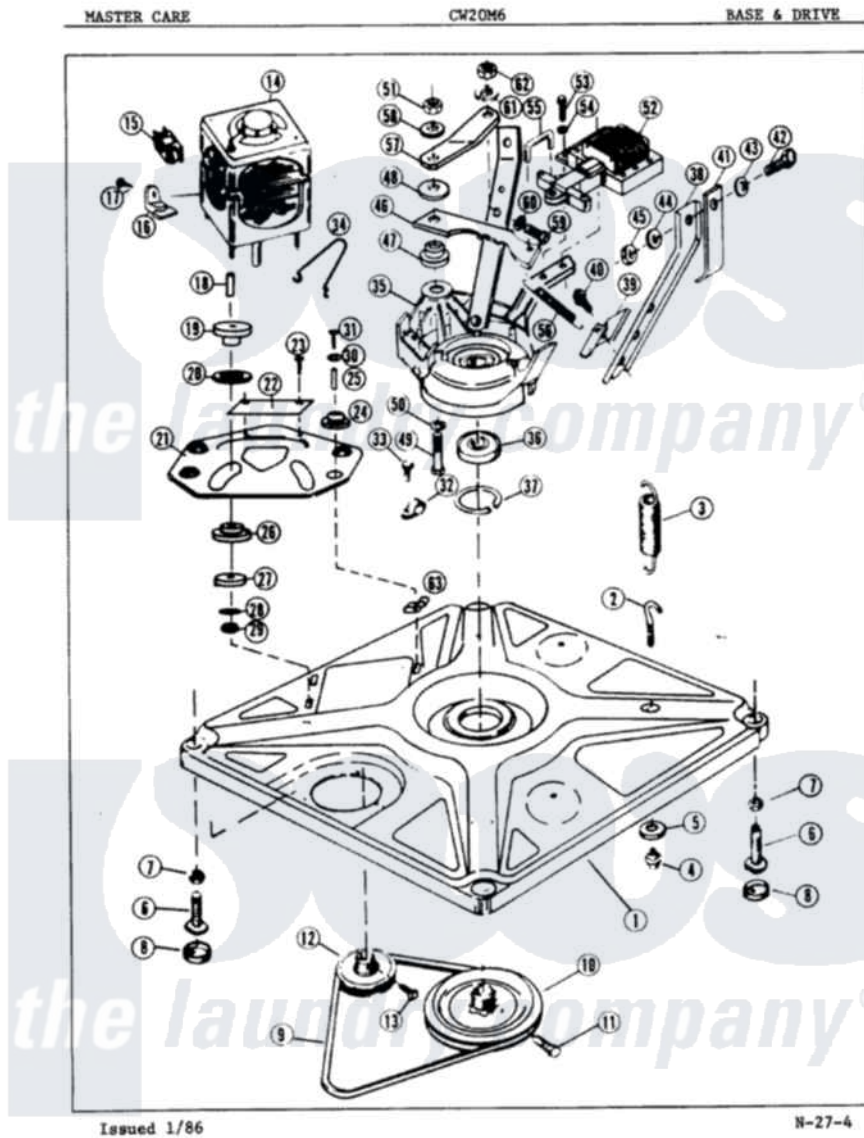

Crosley CW20M6A 01 - BASE & DRIVE (ORIG. REV. A-B)

Crosley [Residential Crosley CW20M6A Washer Parts](#) Parts Diagram 01 - BASE & DRIVE (ORIG. REV. A-B)
 Click on the part number to view part

Item	Original Part Number	Replaced By	Status	Part Description
1	35-0058			Base Assembly
2	25-7365			Eye Bolt
3	33-9553		Not Available	SPRING
4	25-7362			Anchor Nut
5	W10124350		Not Available	NOT REQUIRED PART OR SEE NOTE WASHER (PURCHASE LOCALLY)
6	34-0061	35-0771		Leveling Leg
"	33-0679	35-0771		Leveling Leg
7	25-7032	25-7915		Hex Nut
8	34-0062	25001119		Foot And Pad Assembly
9	35-0465		Not Available	DRIVE BELT
10	33-9374		Not Available	DRIVE PULLEY
11	25-7361		Not Available	SET SCREW
12	33-9952		Not Available	MOTOR PULLEY
13	25-7117			Set Screw
14	LA-1010			Motor Kit

59	25-7275	Not Available	SCREW
60	25-7413	Not Available	FLAT WASHER
61	25-7089	Not Available	LOCKWASHER
62	25-7798	Not Available	HEX NUT
63	25-7838	25-7845	Speednut, Motor