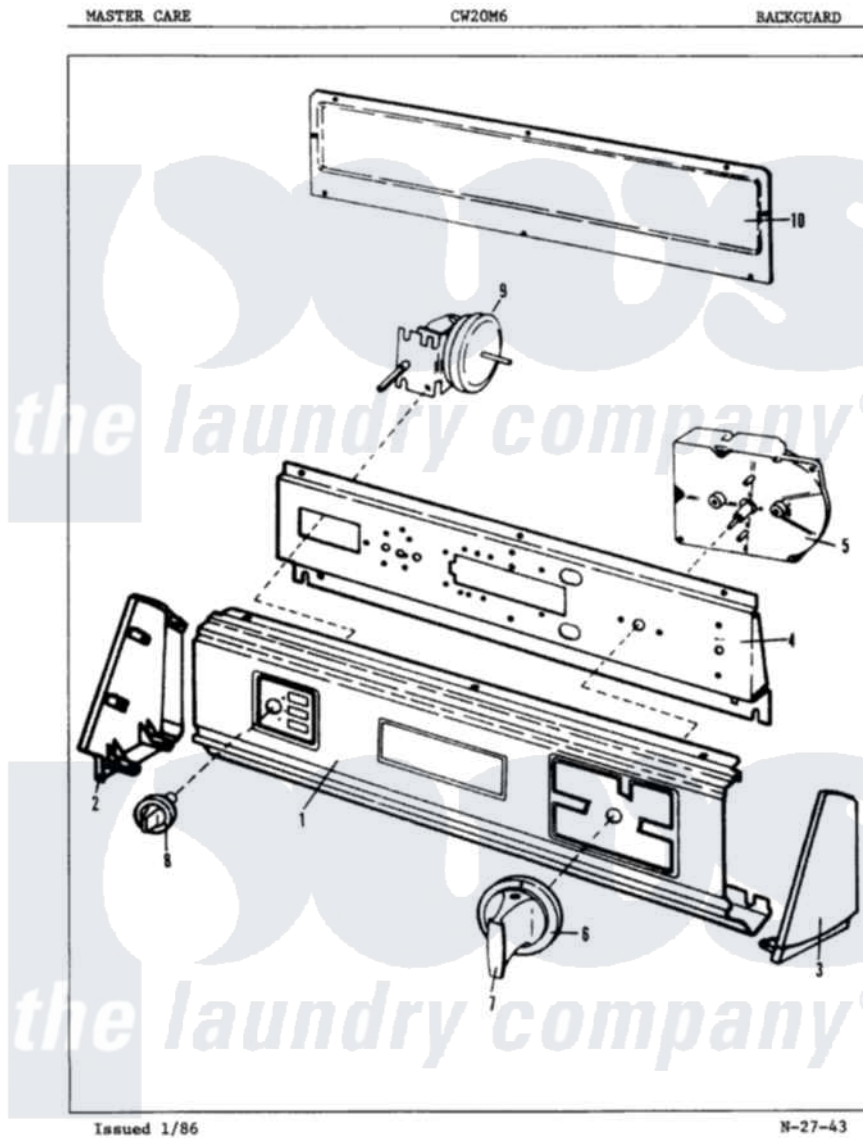

Crosley CW20M6A 02 - CONTROL PANEL (ORIG. REV. A-B)

Crosley [Residential Crosley CW20M6A Washer Parts](#) Parts Diagram 02 - CONTROL PANEL (ORIG. REV. A-B)
 Click on the part number to view part

Item	Original Part Number	Replaced By	Status	Part Description
1	35-0572		Not Available	CONTROL PANEL
"	25-7793			Screw
"	W10124350		Not Available	NOT REQUIRED PART OR SEE NOTE SCREW-PURCHASE LOCALLY
2	53-0265			LH Endcap
3	53-0278		Not Available	TRIM, END CAP (LT)
"	53-0277		Not Available	TRIM, END CAP (RT)
"	53-0264			RH Endcap
"	25-7702			Speedclip, End Cap To Control Panel
"	25-7760			Screw
4	53-0365	53-1676		Shield, Control
"	25-3092	90767		Screw, 8A X 3/8 HeX Washer Head Tapping
5	35-0117			Timer Motor 1/2rpm
"	25-0088	489483		Screw 10-32 X 1/2
"	35-0485			Timer

6	35-0172	12500057	Knob Ski
7	35-0496	12500057	Knob Ski
8	35-0146	21001283	Knob, Selector---Piq
9	25-3092	90767	Screw, 8A X 3/8 HeX Washer Head Tapping
"	35-0112	35-0782	Pressure Switch
10	25-7583	Not Available	PLASTIC NUT
"	25-3092	90767	Screw, 8A X 3/8 HeX Washer Head Tapping
"	25-7592	Not Available	SCREW
"	25-7697	25-2219	Screw
"	25-7851		Speedclip, End Cap To Top
"	34-9487	Not Available	PLATE, REINFORCEMENT
"	53-0268	21001460	Shield, Rear
"	25-7852		Speedclip, Rr Shld To End Cap