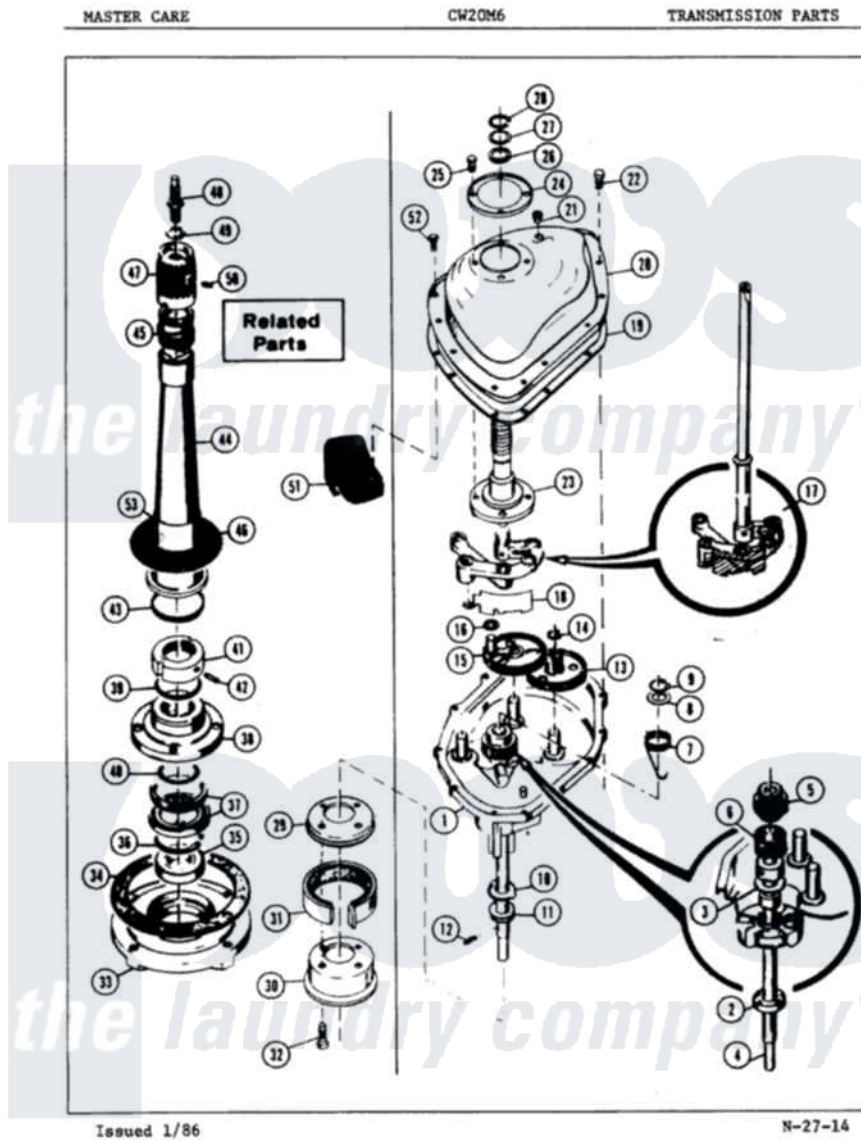

Crosley CW20M6A 03 - TRANSMISSION (ORIG. REV. A-B)

Crosley Residential Crosley CW20M6A Washer Parts Parts Diagram 03 - TRANSMISSION (ORIG. REV. A-B)
 Click on the part number to view part

Item	Original Part Number	Replaced By	Status	Part Description
1	35-0630		Not Available	TRANSMISSION
"	33-9986		Not Available	TRANSM HOUSING
2	33-9208		Not Available	SEAL
3	33-9023N		Not Available	CLUTCH ASM
"	25-7274		Not Available	WASHER, STEEL
4	33-9022		Not Available	DRIVE SHAFT
5	33-6115		Not Available	DRIVE PINION
6	33-3195		Not Available	SPRING
7	33-6463			Spring
8	25-7415		Not Available	WASHER, FLAT
9	25-7173		Not Available	25-7708
10	33-9217		Not Available	THRUST WASHER
11	33-4944			Bearing
12	25-6120		Not Available	PIN
13	33-3228	35-0547		Cluster Gear
14	25-7175	25-7933		Ring, Retaining