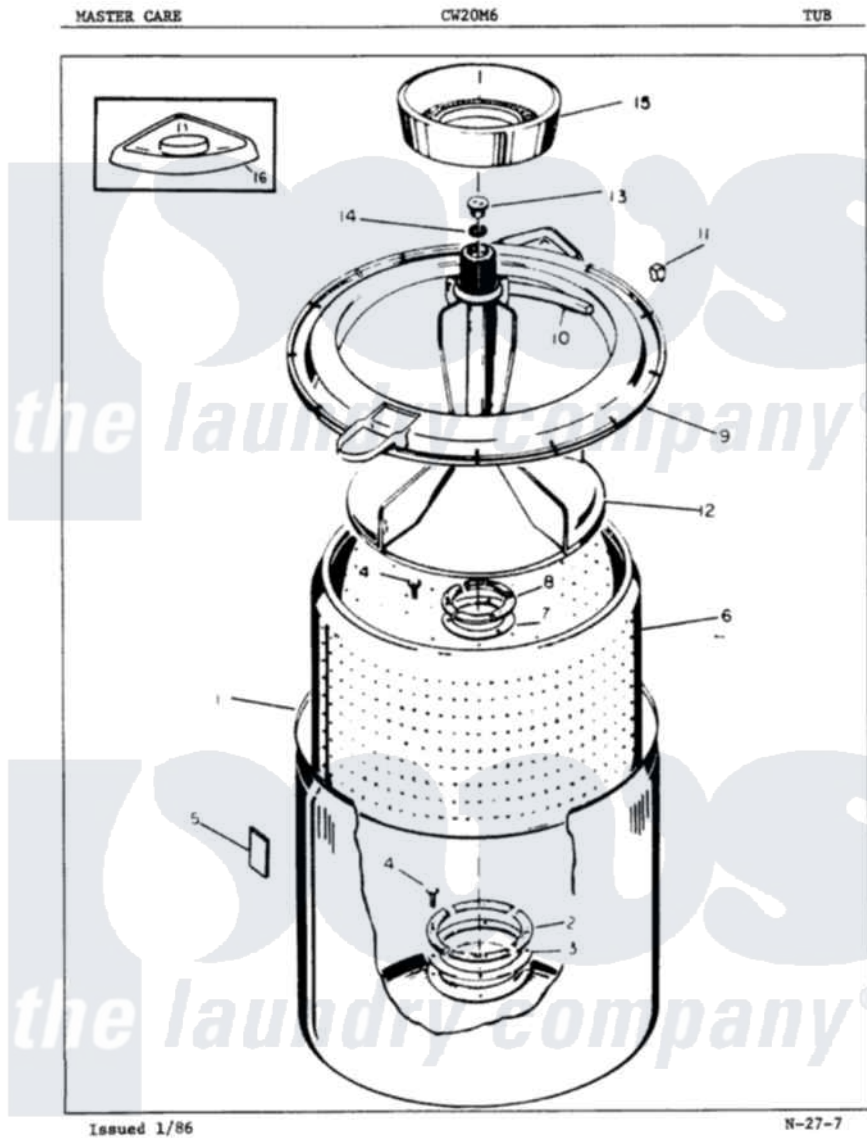

Crosley CW20M6A 04 - TUB (ORIG. REV. A-B)

Crosley Residential Crosley CW20M6A Washer Parts Parts Diagram 04 - TUB (ORIG. REV. A-B)
 Click on the part number to view part

| Item | Original Part Number | Replaced By | Status | Part Description |
|------|-------------------------|--------------------------|---------------|-------------------|
| 1 | 33-9392 | | Not Available | TUB ASSEMBLY |
| 2 | 33-8800 | 33-8800K | | Plate |
| 3 | 33-6905 | | | Gasket |
| 4 | 25-7783 | 4356852 | | Screw |
| 5 | 33-3232 | 35-0538 | | Pad |
| 6 | 35-0004 | | Not Available | BASKET ASM |
| 7 | 33-8959 | | | Gasket |
| 8 | 33-8799 | | Not Available | REINF PLATE |
| 9 | 35-0537 | 35-0993 | | Tub Top |
| 10 | 33-3055 | | | Gasket |
| 11 | 25-7748 | | | Clip |
| 12 | 35-0049 | | Not Available | AGITATOR |
| 13 | 33-6241 | | | Cap |
| 14 | 25-7330 | | | Rubber Washer |
| 15 | 33-9888 | | Not Available | LINT FILTER |
| 16 | 33-9906 | 21001167 | | Dispenser, Bleach |