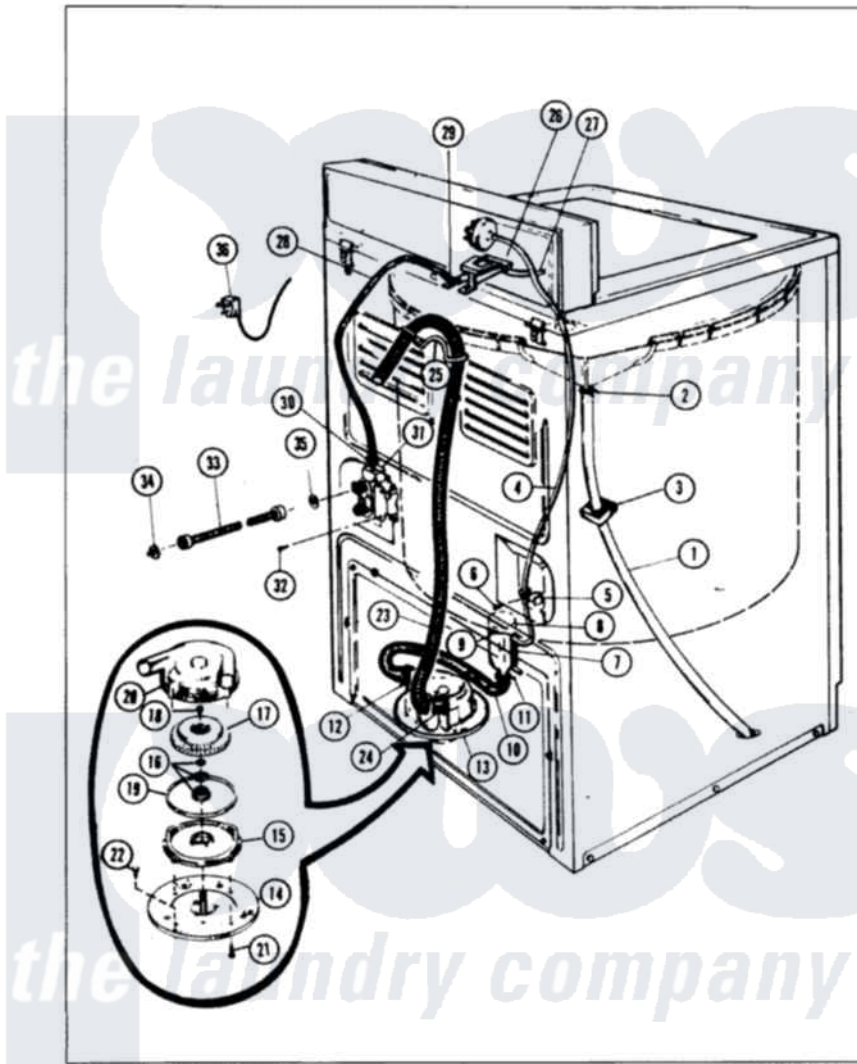

Crosley CW20M6A 05 - WATER CARRYING (ORIG. REV. A-B)

MASTER CARE CW20M6 WATER CARRYING

Issued 1/86

N-27-11

Crosley Residential Crosley CW20M6A Washer Parts Parts Diagram 05 - WATER CARRYING (ORIG. REV. A-B)
 Click on the part number to view part

Item	Original Part Number	Replaced By	Status	Part Description
1	35-0059		Not Available	OVERFLOW HOSE
2	W10124350		Not Available	NOT REQUIRED PART OR SEE NOTE CLAMP (PURCHASE LOCALLY)
3	33-1389		Not Available	INSULATION
4	33-4090		Not Available	HOSE
"	25-7796	596669		Clamp, Manifold
5	33-6099			Clamp
6	W10124350		Not Available	NOT REQUIRED PART OR SEE NOTE SCREW-PURCHASE LOCALLY
7	33-7314			Sump Assembly
8	33-3633		Not Available	HOSE
9	25-7003			Clamp
10	33-6091			Hose
11	W10124350		Not Available	NOT REQUIRED PART OR SEE NOTE CLAMP (PURCHASE LOCALLY)
				NOT REQUIRED PART OR

12	W10124350		Not Available	SEE NOTE CLAMP (PURCHASE LOCALLY)
13	35-0008	35-6467		Pump Assem
"	35-1069	35-6467		Pump Assem
14	33-6035		Not Available	PLATE & PULLEY ASSY.
15	33-6029	35-6467		Pump Assem
16	33-6360		Not Available	SEAL ASM
17	35-0010			Impeller
18	25-7418	33001178		Back, Tumbler
19	33-6032			Gasket
20	35-0009			Pump Housing
21	25-7405	3196164		Screw
22	25-7419		Not Available	SCREW
23	33-9535	211704		Hose, Drain
24	33-9536			Hose Adapter
25	25-7797	285655		Clamp, Hose
"	33-9537	22003814		Retainer, Drain Hose
26	25-7086	Y0308025		Washer, Stainless Steel
"	33-9830		Not Available	INLET FLUME
"	33-8057		Not Available	PLASTIC NUT
"	25-7455	99002757		Screw
27	33-6038		Not Available	FLUME EXT
28	35-0541		Not Available	WATR INLET HOSE
29	25-7867	596669		Clamp, Manifold
30	25-7866	489503		Clamp
31	33-7058		Not Available	SUB 36-1456
"	35-0085	35-2374N		Valve, Water
32	25-7101	3351614		Screw, Gearcase Cover Mounting
33	33-7891	89503		Hose-Inlet
34	33-7313	33-4264N		Strainer And Washer Kit
35	25-7048			Washer
36	33-3939		Not Available	SERVICE CORD