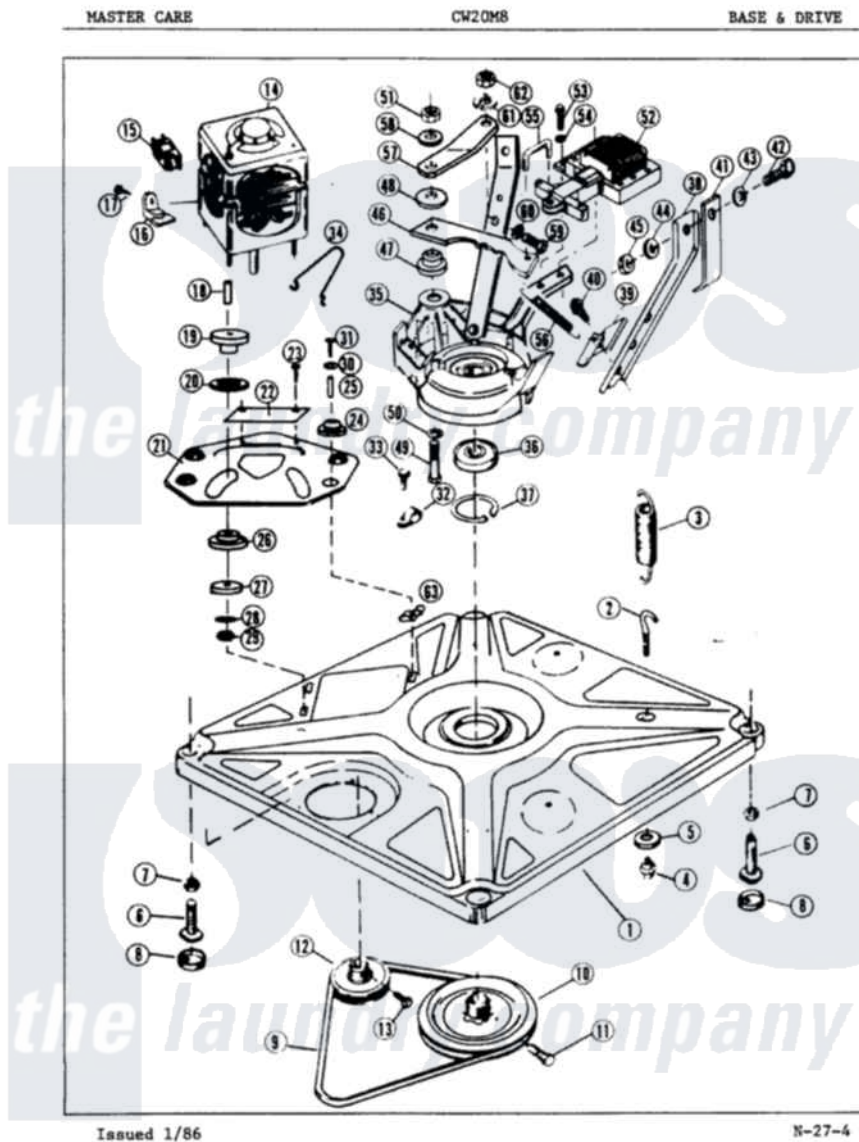

# Crosley CW20M8H 01 - BASE & DRIVE

Crosley [Residential Crosley CW20M8H Washer Parts](#) Parts Diagram 01 - BASE & DRIVE  
 Click on the part number to view part

Item	Original Part Number	Replaced By	Status	Part Description
1	<a href="#">35-0058</a>			Base Assembly
2	<a href="#">25-7365</a>			Eye Bolt
3	33-9553		Not Available	SPRING
4	<a href="#">25-7362</a>			Anchor Nut
5	W10124350		Not Available	NOT REQUIRED PART OR SEE NOTE WASHER (PURCHASE LOCALLY)
6	34-0061	<a href="#">35-0771</a>		Leveling Leg
"	33-0679	<a href="#">35-0771</a>		Leveling Leg
7	25-7032	<a href="#">25-7915</a>		Hex Nut
8	34-0062	<a href="#">25001119</a>		Foot And Pad Assembly
9	35-0465		Not Available	DRIVE BELT
10	33-9374		Not Available	DRIVE PULLEY
11	25-7361		Not Available	SET SCREW
12	33-9952		Not Available	MOTOR PULLEY
13	<a href="#">25-7117</a>			Set Screw
14	<a href="#">LA-1010</a>			Motor Kit

59	25-7275	Not Available	SCREW
60	25-7413	Not Available	FLAT WASHER
61	25-7089	Not Available	LOCKWASHER
62	25-7798	Not Available	HEX NUT
63	25-7838	<a href="#">25-7845</a>	Speednut, Motor