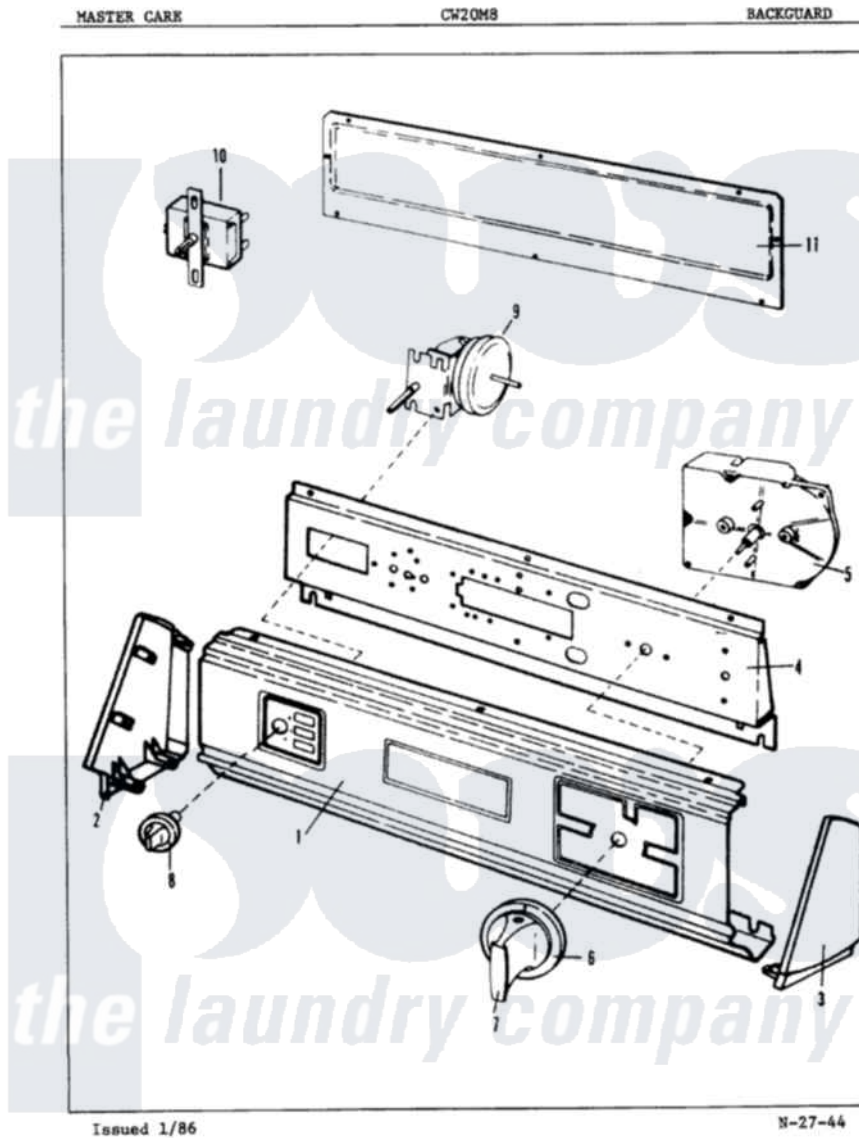

Crosley CW20M8H 02 - CONTROL PANEL

Crosley [Residential Crosley CW20M8H Washer Parts](#) Parts Diagram 02 - CONTROL PANEL
 Click on the part number to view part

Item	Original Part Number	Replaced By	Status	Part Description
1	35-0573		Not Available	CONTROL PANEL
"	25-7793			Screw
2	53-0265			LH Endcap
3	53-0278		Not Available	TRIM, END CAP (LT)
"	53-0277		Not Available	TRIM, END CAP (RT)
"	53-0264			RH Endcap
"	25-7702			Speedclip, End Cap To Control Panel
"	25-7760			Screw
4	25-3092	90767		Screw, 8A X 3/8 HeX Washer Head Tapping
"	53-0365	53-1676		Shield, Control
5	35-0117			Timer Motor 1/2rpm
"	35-0491			Timer
"	25-0205	216412		Screw, Bracket To Timer
6	35-0172	12500057		Knob Ski
7	35-0496	12500057		Knob Ski

8	35-0146	21001283	Knob, Selector----Piq
9	25-3092	90767	Screw, 8A X 3/8 HeX Washer Head Tapping
"	35-0112	35-0782	Pressure Switch
10	25-3092	90767	Screw, 8A X 3/8 HeX Washer Head Tapping
"	35-0114	Not Available	TEMP SWITCH
11	25-7583	Not Available	PLASTIC NUT
"	25-3092	90767	Screw, 8A X 3/8 HeX Washer Head Tapping
"	25-7592	Not Available	SCREW
"	25-7697	25-2219	Screw
"	25-7851		Speedclip, End Cap To Top
"	34-9487	Not Available	PLATE, REINFORCEMENT
"	53-0268	21001460	Shield, Rear
"	25-7852		Speedclip, Rr Shld To End Cap