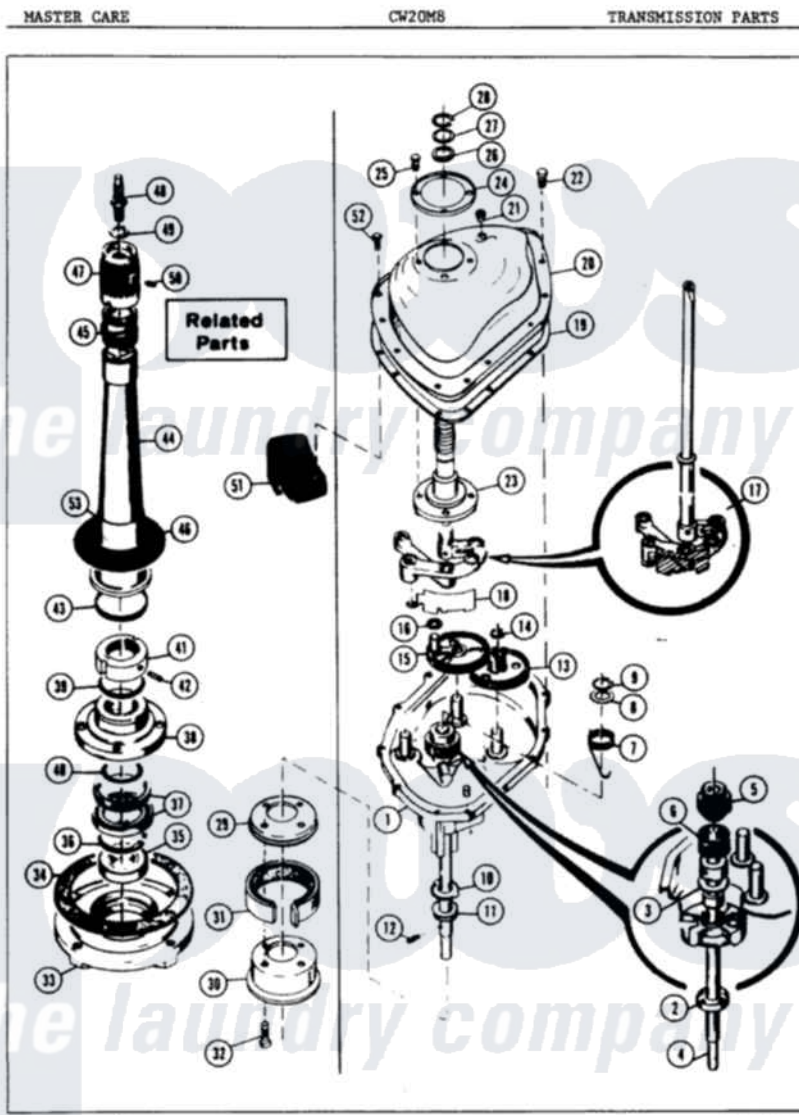

Crosley CW20M8H 03 - TRANSMISSION

Issued 1/86

N-27-14

Crosley [Residential Crosley CW20M8H Washer Parts](#) Parts Diagram 03 - TRANSMISSION
 Click on the part number to view part

Item	Original Part Number	Replaced By	Status	Part Description
1	35-0630		Not Available	TRANSMISSION
"	33-9986		Not Available	TRANSM HOUSING
2	33-9208		Not Available	SEAL
3	33-9023N		Not Available	CLUTCH ASM
"	25-7274		Not Available	WASHER, STEEL
4	33-9022		Not Available	DRIVE SHAFT
5	33-6115		Not Available	DRIVE PINION
6	33-3195		Not Available	SPRING
7	33-6463			Spring
8	25-7415		Not Available	WASHER, FLAT
9	25-7173		Not Available	25-7708
10	33-9217		Not Available	THRUST WASHER
11	33-4944			Bearing
12	25-6120		Not Available	PIN
13	33-3228	35-0547		Cluster Gear
14	25-7175	25-7933		Ring, Retaining