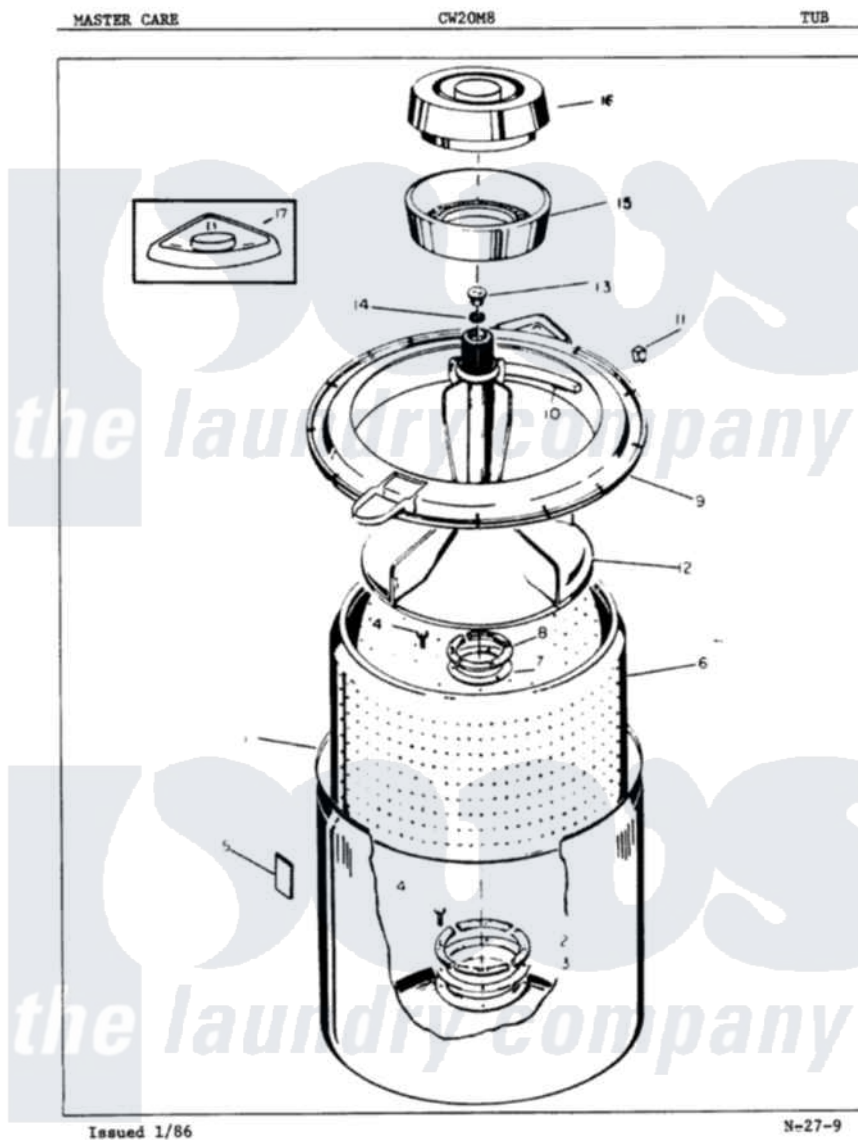

# Crosley CW20M8H 04 - TUB

Crosley [Residential Crosley CW20M8H Washer Parts](#) Parts Diagram 04 - TUB  
 Click on the part number to view part

Item	Original Part Number	Replaced By	Status	Part Description
1	33-9392		Not Available	TUB ASSEMBLY
2	33-8800	<a href="#">33-8800K</a>		Plate
3	<a href="#">33-6905</a>			Gasket
4	25-7783	<a href="#">4356852</a>		Screw
5	33-3232	<a href="#">35-0538</a>		Pad
6	35-0004		Not Available	BASKET ASM
7	<a href="#">33-8959</a>			Gasket
8	33-8799		Not Available	REINF PLATE
9	35-0537	<a href="#">35-0993</a>		Tub Top
10	<a href="#">33-3055</a>			Gasket
11	<a href="#">25-7748</a>			Clip
12	35-0049		Not Available	AGITATOR
13	<a href="#">33-6241</a>			Cap
14	<a href="#">25-7330</a>			Rubber Washer
15	33-9888		Not Available	LINT FILTER
16	33-9827	<a href="#">35-2550</a>		Dispenser, Rinse