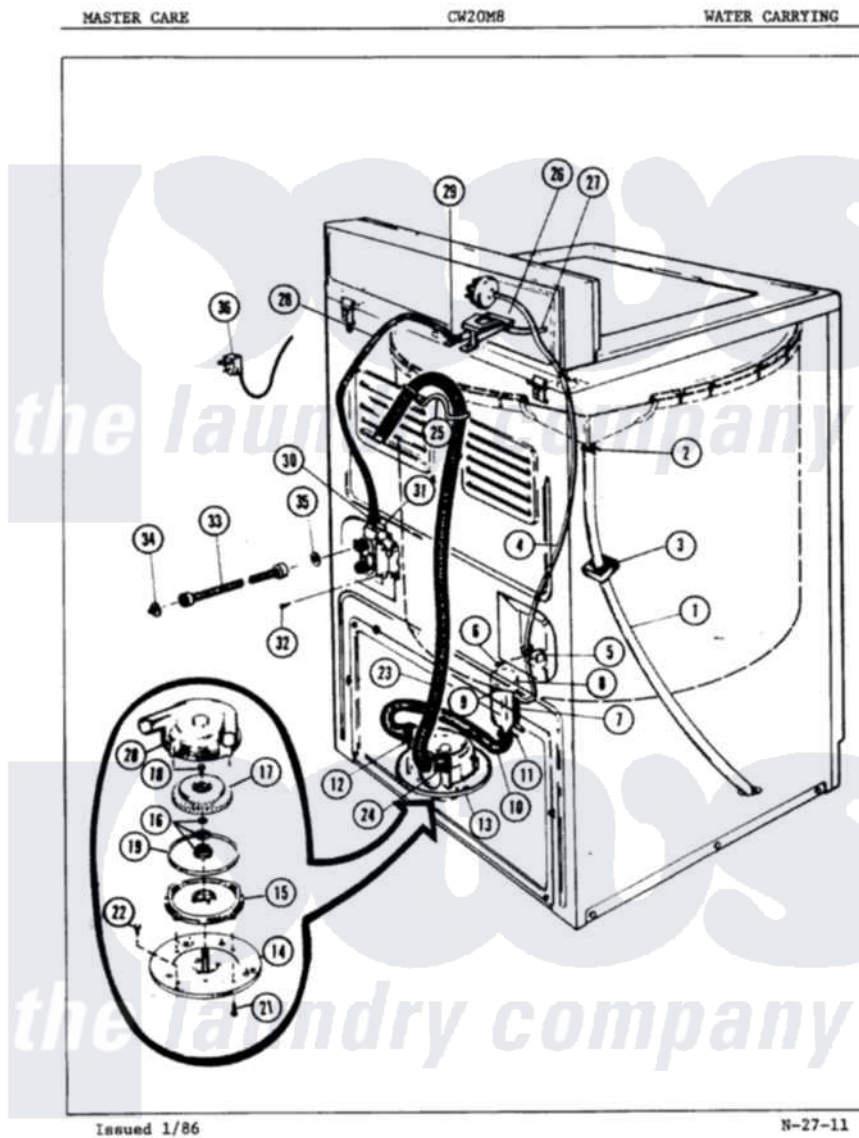

# Crosley CW20M8H 05 - WATER CARRYING

Crosley [Residential Crosley CW20M8H Washer Parts](#) Parts Diagram 05 - WATER CARRYING  
 Click on the part number to view part

Item	Original Part Number	Replaced By	Status	Part Description
1	35-0059		Not Available	OVERFLOW HOSE
2	W10124350		Not Available	NOT REQUIRED PART OR SEE NOTE CLAMP (PURCHASE LOCALLY)
3	33-1389		Not Available	INSULATION
4	33-4090		Not Available	HOSE
"	25-7796	<a href="#">596669</a>		Clamp, Manifold
5	<a href="#">33-6099</a>			Clamp
6	W10124350		Not Available	NOT REQUIRED PART OR SEE NOTE SCREW-PURCHASE LOCALLY
7	<a href="#">33-7314</a>			Sump Assembly
8	33-3633		Not Available	HOSE
9	<a href="#">25-7003</a>			Clamp
10	<a href="#">33-6091</a>			Hose
11	W10124350		Not Available	NOT REQUIRED PART OR SEE NOTE CLAMP (PURCHASE LOCALLY)
				NOT REQUIRED PART OR