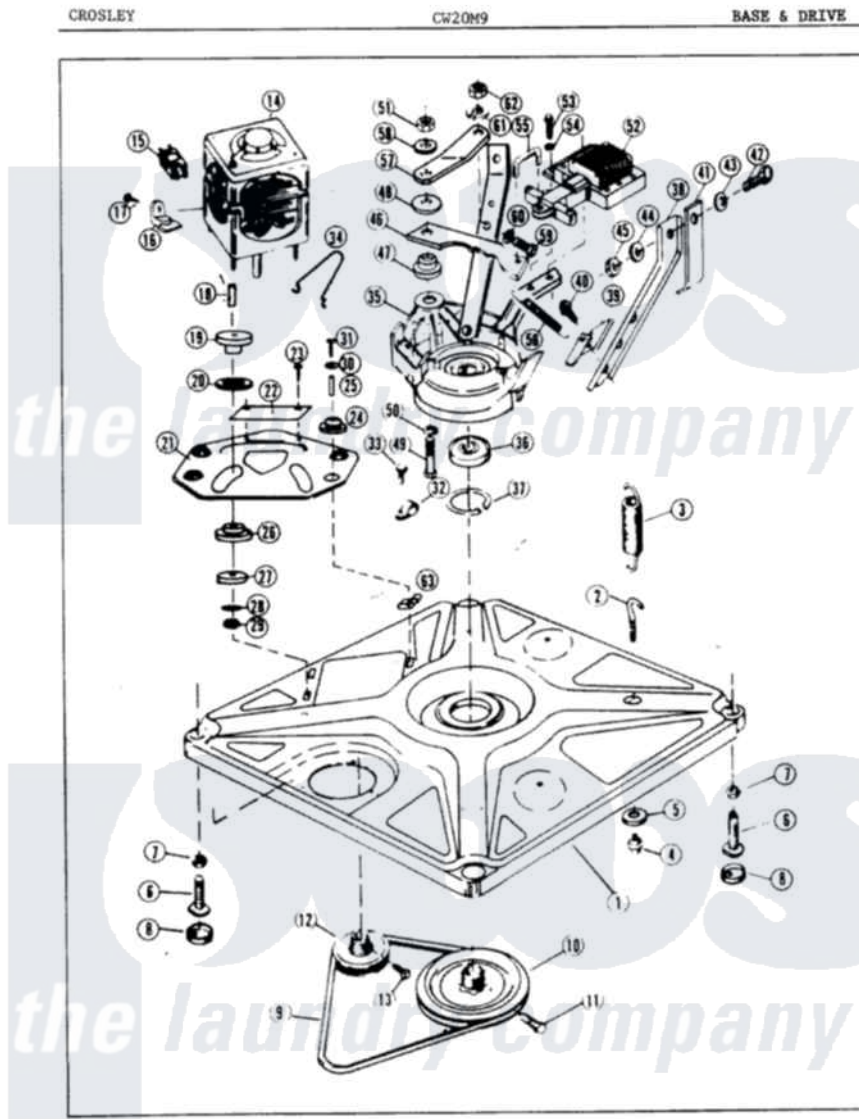

Crosley CW20M9N 01 - BASE & DRIVE (ORIG. REV. A)

Issued 6/98

Crosley Residential Crosley CW20M9N Washer Parts Parts Diagram 01 - BASE & DRIVE (ORIG. REV. A)
 Click on the part number to view part

Item	Original Part Number	Replaced By	Status	Part Description
1	35-0058			Base Assembly
2	25-7365			Eye Bolt
3	33-9553		Not Available	SPRING
4	25-7362			Anchor Nut
5	25-7727		Not Available	FLAT WASHER
6	35-0771			Leveling Leg
"	33-0679	35-0771		Leveling Leg
7	25-7032	25-7915		Hex Nut
8	34-0062	25001119		Foot And Pad Assembly
9	35-0465		Not Available	DRIVE BELT
10	33-9374		Not Available	DRIVE PULLEY
11	25-7361		Not Available	SET SCREW
12	33-9952		Not Available	MOTOR PULLEY
13	25-7117			Set Screw
14	LA-1010			Motor Kit
15	35-0259		Not Available	MOTOR SWITCH