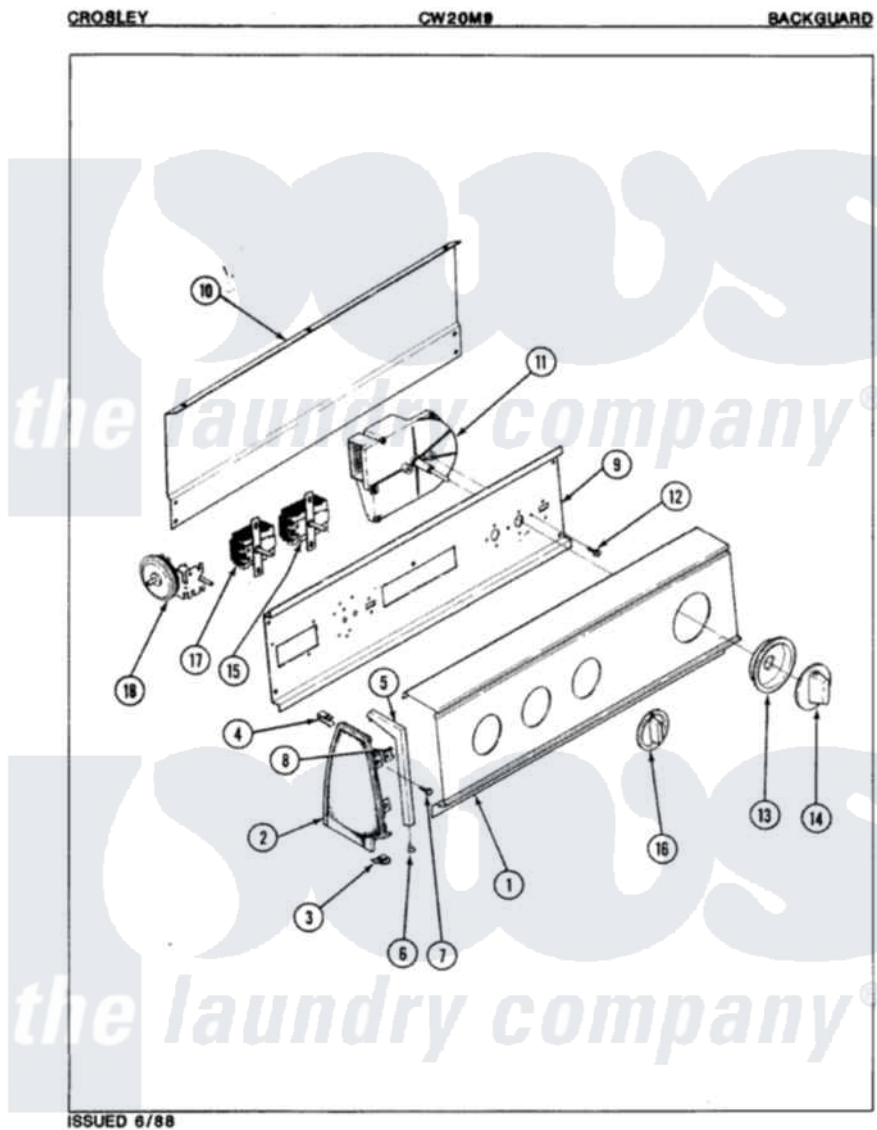

Crosley CW20M9N 02 - CONTROL PANEL (ORIG. REV. A)

Crosley [Residential Crosley CW20M9N Washer Parts](#) Parts Diagram 02 - CONTROL PANEL (ORIG. REV. A)
 Click on the part number to view part

Item	Original Part Number	Replaced By	Status	Part Description
1	25-7702			Speedclip, End Cap To Control Panel
"	35-0927		Not Available	CONTROL PANEL
"	25-7793			Screw
2	53-0265			LH Endcap
"	53-0264			RH Endcap
3	34-9487		Not Available	PLATE, REINFORCEMENT
"	25-7691		Not Available	SCREW, END CAP TO TOP
"	25-7851			Speedclip, End Cap To Top
4	25-7435	33002917		Screw, No.10-16
"	25-7852			Speedclip, Rr Shld To End Cap
5	53-0278		Not Available	TRIM, END CAP (LT)
"	53-0277		Not Available	TRIM, END CAP (RT)
6	25-7760			Screw
7	25-3092	90767		Screw, 8A X 3/8 HeX Washer Head Tapping

8	25-7702		Speedclip, End Cap To Control Panel
9	53-0365	53-1676	Shield, Control
10	25-7853	25-7933	Ring, Retaining
"	25-3092	90767	Screw, 8A X 3/8 HeX Washer Head Tapping
"	25-3457		Screw, Sems
"	53-0268	21001460	Shield, Rear
11	35-0116		Timer Motor 3/5 RPM
"	35-0728		Timer
12	25-0205	216412	Screw, Bracket To Timer
13	35-0172	12500057	Knob Ski
14	35-0496	12500057	Knob Ski
15	35-0114	Not Available	TEMP SWITCH
"	25-3092	90767	Screw, 8A X 3/8 HeX Washer Head Tapping
16	35-0167	21001283	Knob, Selector---Piq
17	25-3092	90767	Screw, 8A X 3/8 HeX Washer Head Tapping
"	35-0162	Not Available	ROTARY SWITCH
18	35-0782		Pressure Switch
"	25-3092	90767	Screw, 8A X 3/8 HeX Washer Head Tapping