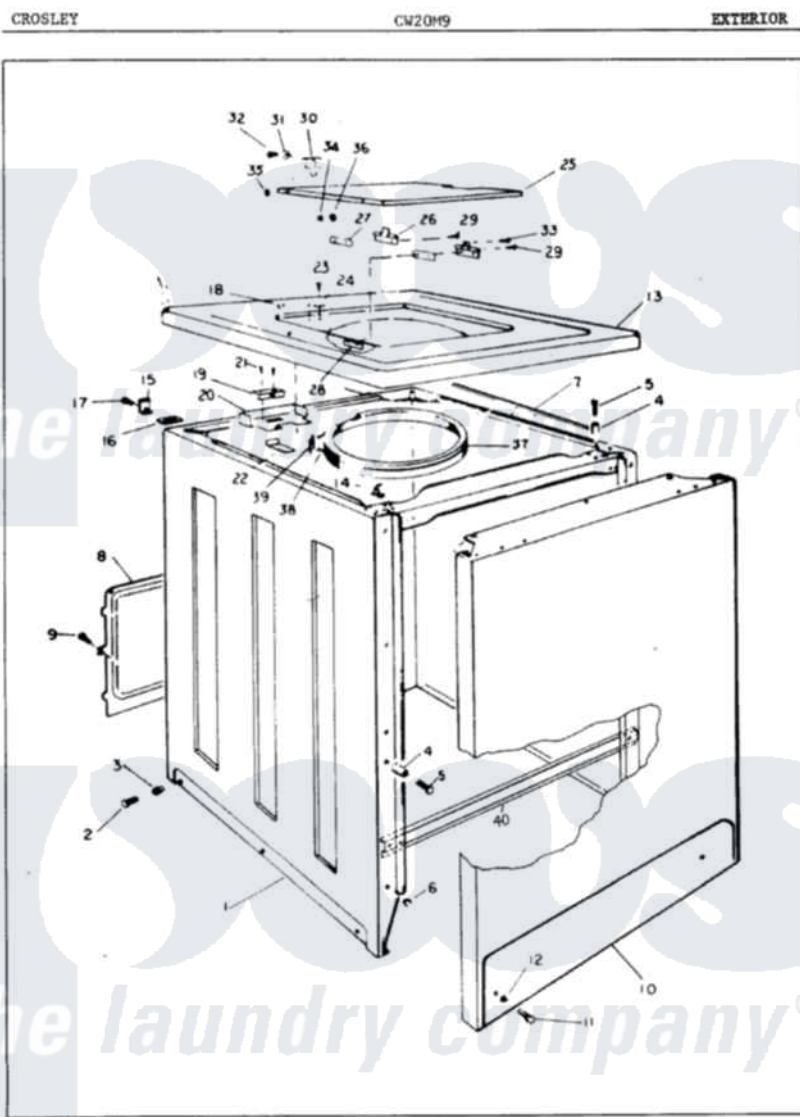

Crosley CW20M9N 03 - EXTERIOR (ORIG. REV. A)

Issued 6/91

Crosley Residential Crosley CW20M9N Washer Parts Parts Diagram 03 - EXTERIOR (ORIG. REV. A)
 Click on the part number to view part

Item	Original Part Number	Replaced By	Status	Part Description
1	35-0061		Not Available	CABINET BODY
2	25-7001	308685		Side Trim)
3	25-7458	308685		Side Trim)
"	25-7071		Not Available	LOCKWASHER
"	33-2088		Not Available	SLEEVE
4	34-9701			Guide, Cabinet
5	25-6109			Screw
6	33-2653			Bumper, Cabinet
7	33-9948		Not Available	CUSHION STRIP
8	33-8687		Not Available	REAR SHIELD
9	25-2000		Not Available	SCREW
10	35-0056		Not Available	FRONT PANEL
11	25-7001	308685		Side Trim)
12	25-7071		Not Available	LOCKWASHER
13	35-0586		Not Available	CABINET TOP
14	25-7285			Clip

15	33-7450	35-2846		Hinge, Cabinet Top
16	33-0930			Pad, Top Hinge
17	25-7732	681414		Screw, 10AB X 1/2
18	33-9064	12001187		Kit, Lid Switch Assembly
"	33-2653			Bumper, Cabinet
19	33-8911	12001187		Kit, Lid Switch Assembly
20	33-8289	12001187		Kit, Lid Switch Assembly
21	25-7437	40040701		Screw, Tapping No.6b-20
22	33-9063	12001187		Kit, Lid Switch Assembly
"	25-7878			Clip
23	25-7463	7101P012-60		Screw
24	25-7436			Nylite Washer
25	33-7929	35-2103		Clother Door
"	35-0581			Bumper, Door
26	33-6956			Hinge
27	33-6957			Hinge Pad
28	33-8058		Not Available	SPEEDNUT
29	25-7455	99002757		Screw
30	43-0057			Actuator, Door Switch
31	25-7436			Nylite Washer
32	25-7438			Screw
33	25-7455	99002757		Screw
34	25-7086	Y0308025		Washer, Stainless Steel
35	25-7436			Nylite Washer
36	25-8057		Not Available	PLASTIC NUT
37	35-0697		Not Available	SPLASHGUARD
38	35-0050		Not Available	RETAINING RING
39	33-0767			Spring
40	25-7883			Screw
"	35-0663		Not Available	CABT BRACE