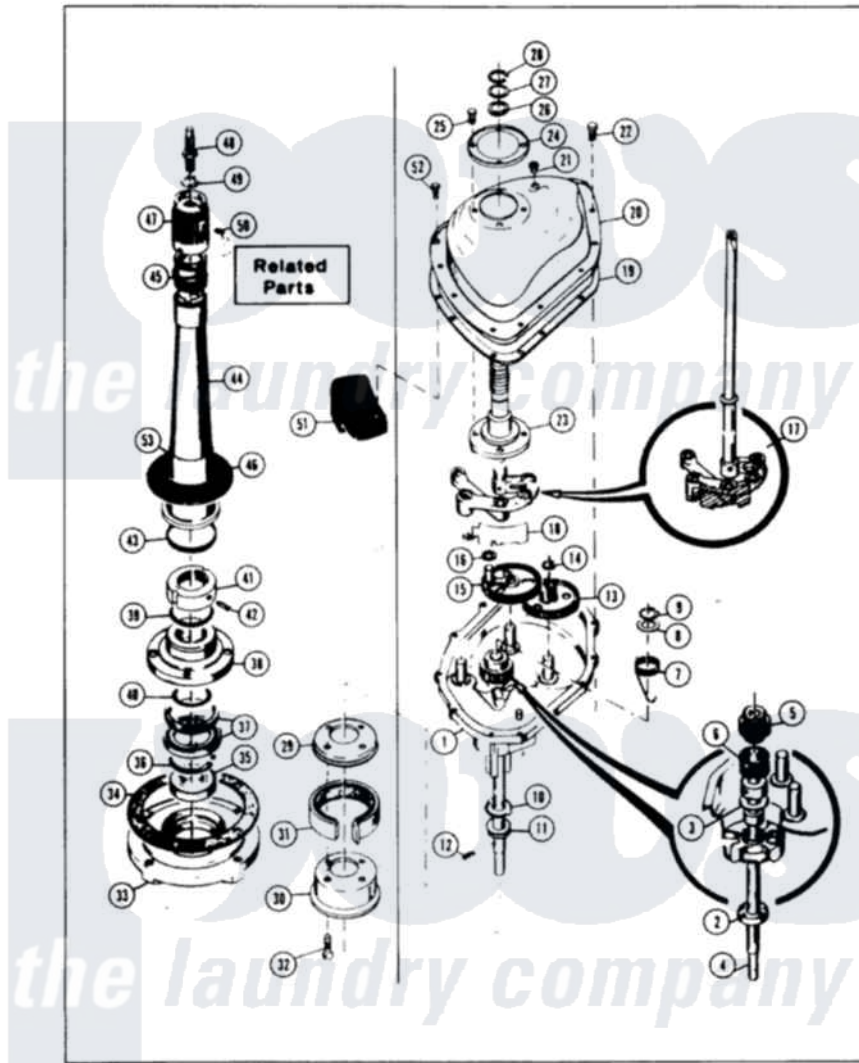

Crosley CW20M9N 04 - TRANSMISSION (ORIG. REV. A)

CROSLLEY CW20M9 TRANSMISSION

Issued 6/77

Crosley Residential Crosley CW20M9N Washer Parts Parts Diagram 04 - TRANSMISSION (ORIG. REV. A)
 Click on the part number to view part

Item	Original Part Number	Replaced By	Status	Part Description
1	33-9986		Not Available	TRANSM HOUSING
2	33-9208		Not Available	SEAL
3	25-7274		Not Available	WASHER, STEEL
"	33-9023N		Not Available	CLUTCH ASM
4	33-9022		Not Available	DRIVE SHAFT
5	33-6115		Not Available	DRIVE PINION
6	33-3195		Not Available	SPRING
7	33-6114	33-6463		Spring
8	25-7416		Not Available	WASHER, FLAT
"	25-7415		Not Available	WASHER, FLAT
9	25-7847			Ring, Retaining
10	33-9217		Not Available	THRUST WASHER
11	33-4944			Bearing
12	25-6120		Not Available	PIN
13	35-0547			Cluster Gear
14	25-7853	25-7933		Ring, Retaining