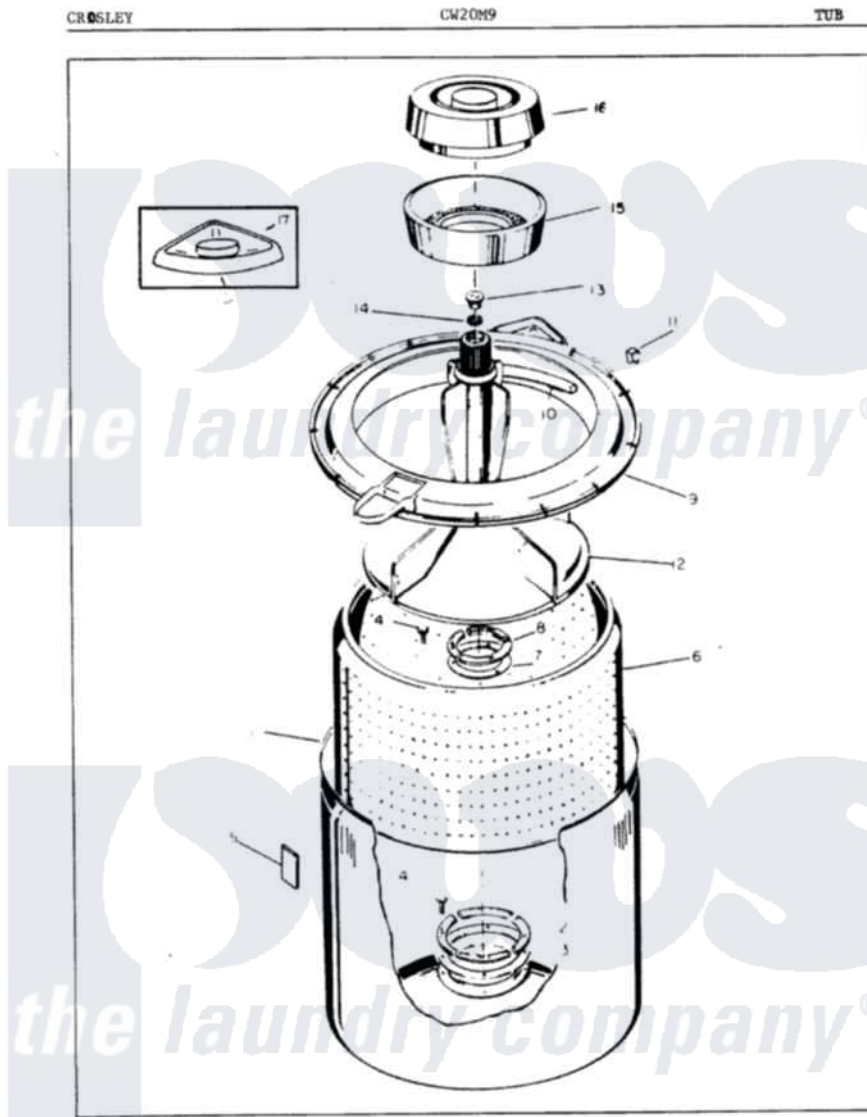

Crosley CW20M9N 05 - TUB (ORIG. REV. A)

Issued 4/83

Crosley [Residential Crosley CW20M9N Washer Parts](#) Parts Diagram 05 - TUB (ORIG. REV. A)
 Click on the part number to view part

Item	Original Part Number	Replaced By	Status	Part Description
1	33-9392		Not Available	TUB ASSEMBLY
2	33-8800	33-8800K		Plate
3	33-6905			Gasket
4	25-7783	4356852		Screw
5	35-0538			Pad
6	35-0004		Not Available	BASKET ASM
7	33-8959			Gasket
8	33-8799		Not Available	REINF PLATE
9	35-0537	35-0993		Tub Top
10	33-3055			Gasket
11	25-7748			Clip
12	35-0049		Not Available	AGITATOR
13	33-6241			Cap
14	25-7330			Rubber Washer
15	33-9888		Not Available	LINT FILTER
16	33-9827	35-2550		Dispenser, Rinse