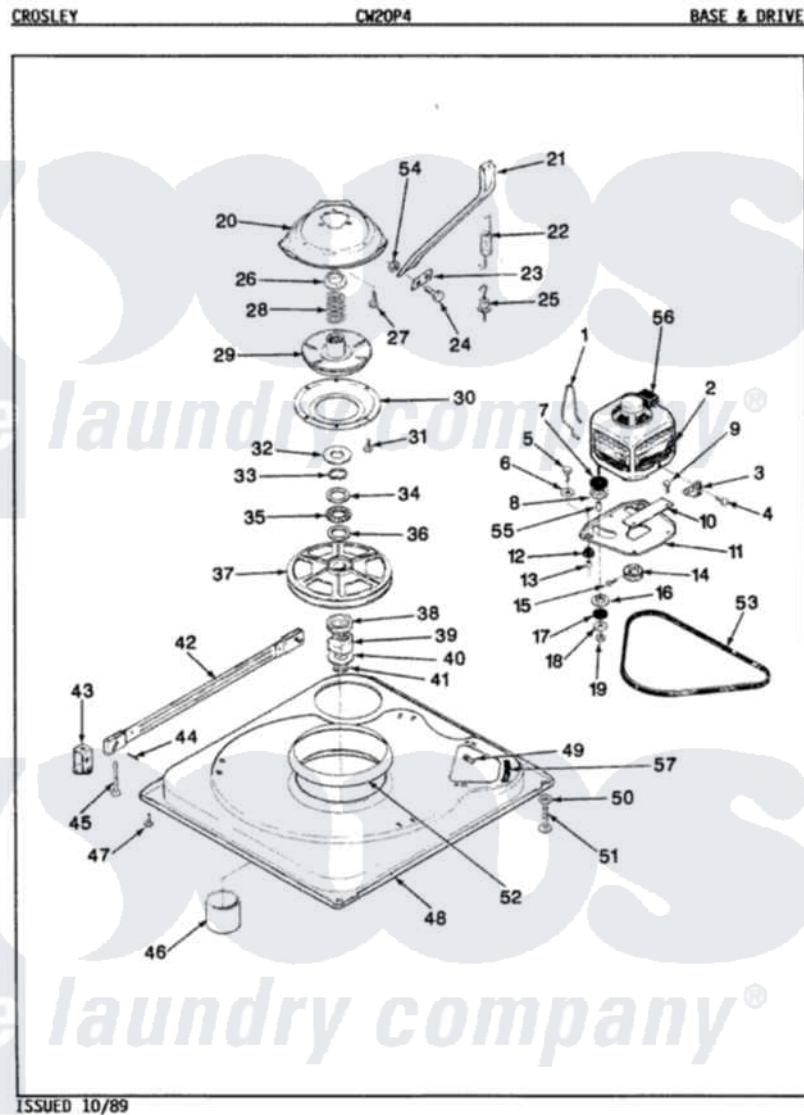

# Crosley CW20P4A 01 - BASE & DRIVE (ORIG. REV. A-D)

Crosley [Residential Crosley CW20P4A Washer Parts](#) Parts Diagram 01 - BASE & DRIVE (ORIG. REV. A-D)  
 Click on the part number to view part

Item	Original Part Number	Replaced By	Status	Part Description
1	<a href="#">35-0235</a>			Spring, Motor Pivot
2	LA-2002		Not Available	MOTOR KIT
"	35-2030		Not Available	MOTOR
3	<a href="#">33-9945</a>			Slide, Foot
4	25-7418	<a href="#">33001178</a>		Back, Tumbler
5	25-7833	<a href="#">21001977</a>		Screw
6	<a href="#">25-7834</a>			Washer, Motor/Base Screw
7	<a href="#">33-9946</a>			Isolator, Motor
8	33-9944	<a href="#">35-3570</a>		Washer, Motor Pivot
9	25-3083	<a href="#">212951</a>		Screw, No.6-32 X 1/4 Inch
10	33-9947		Not Available	DBL.PIVOT SLIDE
11	35-2810	<a href="#">21001783</a>		Plate And Screw Assembly
"	35-2021	<a href="#">21001783</a>		Plate And Screw Assembly
12	33-9941	<a href="#">35-3646</a>		Isolator, Motor Plate
13	<a href="#">25-7831</a>			Spacer, Mounting
14	35-2124	<a href="#">W10143344</a>		Pulley