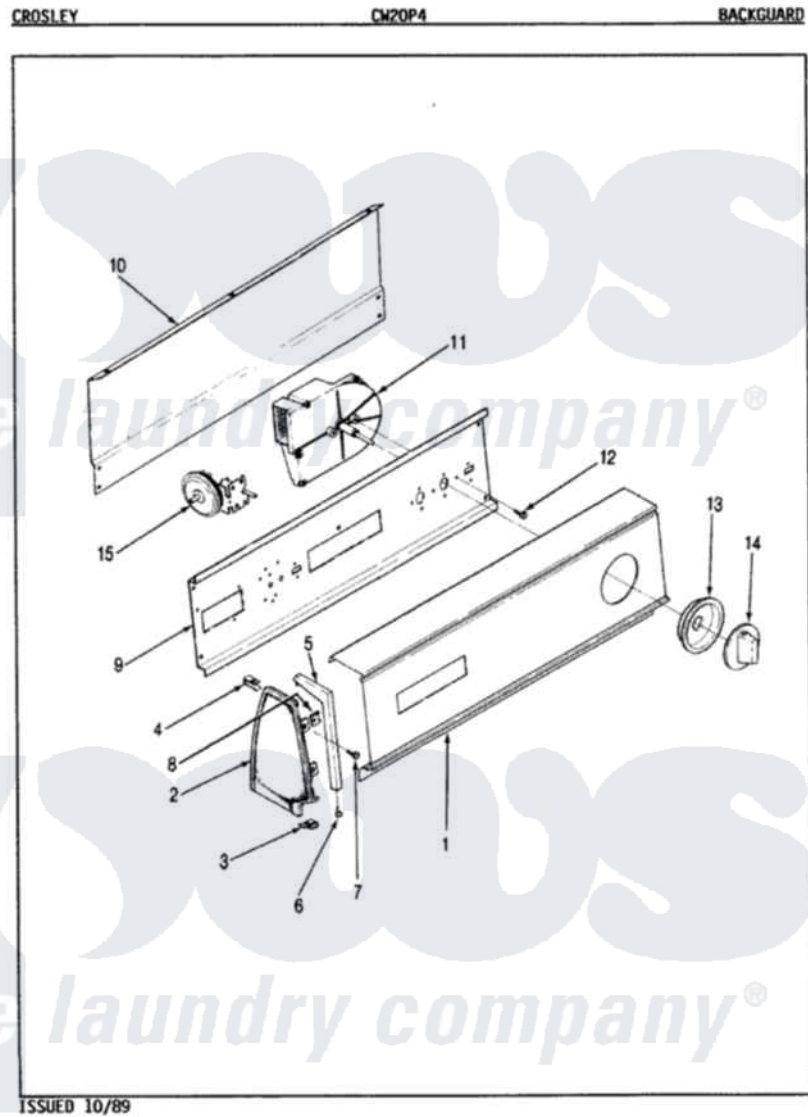

Crosley CW20P4W 02 - CONTROL PANEL (ORIG. REV. A-D)

ISSUED 10/89

Crosley Residential Crosley CW20P4W Washer Parts Parts Diagram 02 - CONTROL PANEL (ORIG. REV. A-D)
 Click on the part number to view part

Item	Original Part Number	Replaced By	Status	Part Description
1	35-2183		Not Available	CONTROL PANEL
"	25-7702			Speedclip, End Cap To Control Panel
"	25-7649	910187		Screw
"	25-7649	910187		Screw
2	35-2488	21001452		Cap- End
"	35-2487	21001451		Cap- End
"	53-0264			RH Endcap
"	53-0265			LH Endcap
3	25-7851			Speedclip, End Cap To Top
"	34-9487		Not Available	PLATE, REINFORCEMENT
"	25-7697	25-2219		Screw
"	25-7851			Speedclip, End Cap To Top
"	25-7697	25-2219		Screw
4	25-7435	33002917		Screw, No.10-16
"	25-7435	33002917		Screw, No.10-16
"				Speedclip, End Cap To End

"	25-7852		Speedclip, Rr Shld To End Cap
"	25-7852		Speedclip, Rr Shld To End Cap
5	53-0278	Not Available	TRIM, END CAP (LT)
"	53-0277	Not Available	TRIM, END CAP (RT)
6	25-7760		Screw
"	25-7760		Screw
7	25-3092	90767	Screw, 8A X 3/8 HeX Washer Head Tapping
8	25-7702		Speedclip, End Cap To Control Panel
"	25-7702		Speedclip, End Cap To Control Panel
9	53-1676		Shield, Control
"	53-0365	53-1676	Shield, Control
10	35-2688	21001460	Shield, Rear
"	25-3092	90767	Screw, 8A X 3/8 HeX Washer Head Tapping
"	53-0268	21001460	Shield, Rear
"	25-7853	25-7933	Ring, Retaining
"	25-3457		Screw, Sems
11	35-2209	35-2752	Timer
12	25-0205	216412	Screw, Bracket To Timer
13	35-0180	12500058	Knob Ski
14	35-0498	12500058	Knob Ski
15	25-3092	90767	Screw, 8A X 3/8 HeX Washer Head Tapping
"	35-2251	Not Available	PRESSURE SWITCH
NI	35-2277	Not Available	MANUAL, U&C INSERT