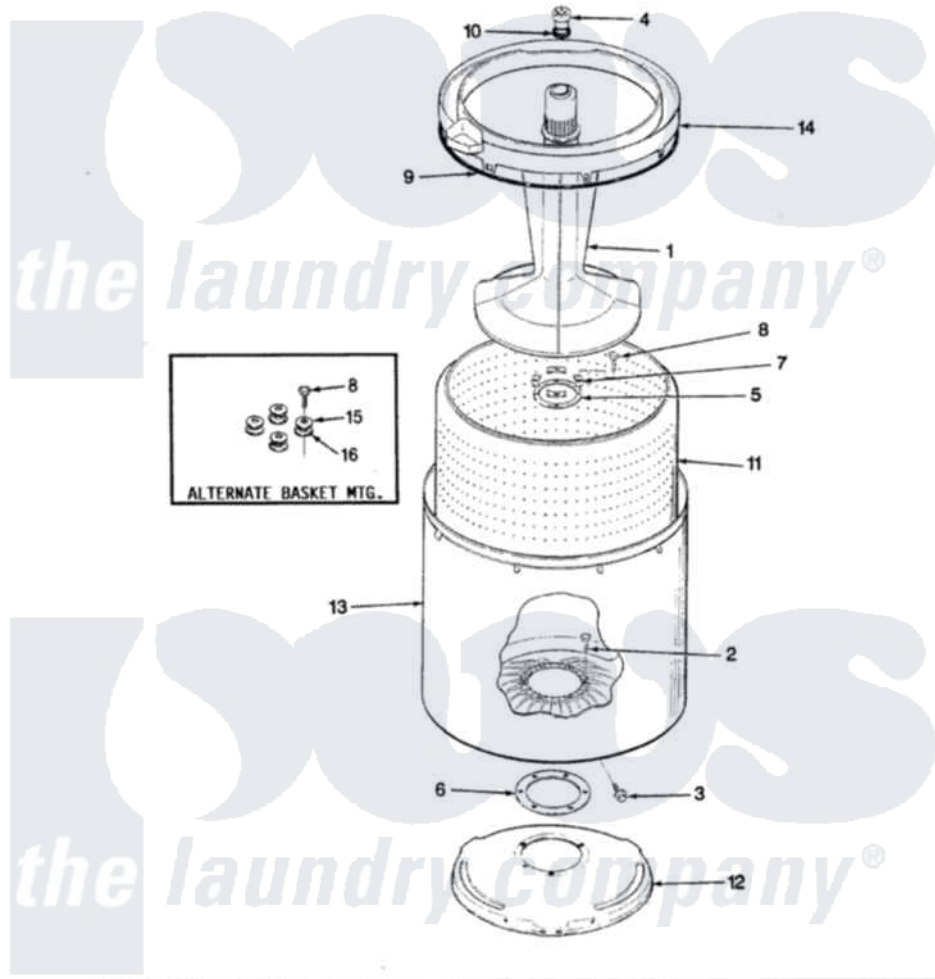

Crosley CW20P4W 05 - TUB (ORIG. REV. A-D)

SECTION: TUB
MODEL: CW20P4

Issue Date: 6/90

Crosley Residential Crosley CW20P4W Washer Parts Parts Diagram 05 - TUB (ORIG. REV. A-D)
Click on the part number to view part

Item	Original Part Number	Replaced By	Status	Part Description
1	35-2456	33-4352		Agitator
2	35-2062	21001063		Screw, Shoulder
3	25-7914	22002933		Screw
4	33-6241			Cap
5	35-2060			Seal, Tub To Housing
6	35-2061			Gasket, Tub To Housing
7	35-8799		Not Available	REINFORCEMENT PLATE
8	25-7783	4356852		Screw
9	35-2328			Seal, Tub Top
10	25-7330			Rubber Washer
11	35-2381		Not Available	BASKET ASSY-WHITE
12	35-2529		Not Available	TUB SUPPORT
"	35-2023			Tub Support
13	35-2038			Tub
14	35-2262		Not Available	SHIELD, TUB TOP
"	35-2034		Not Available	TOP, TUB