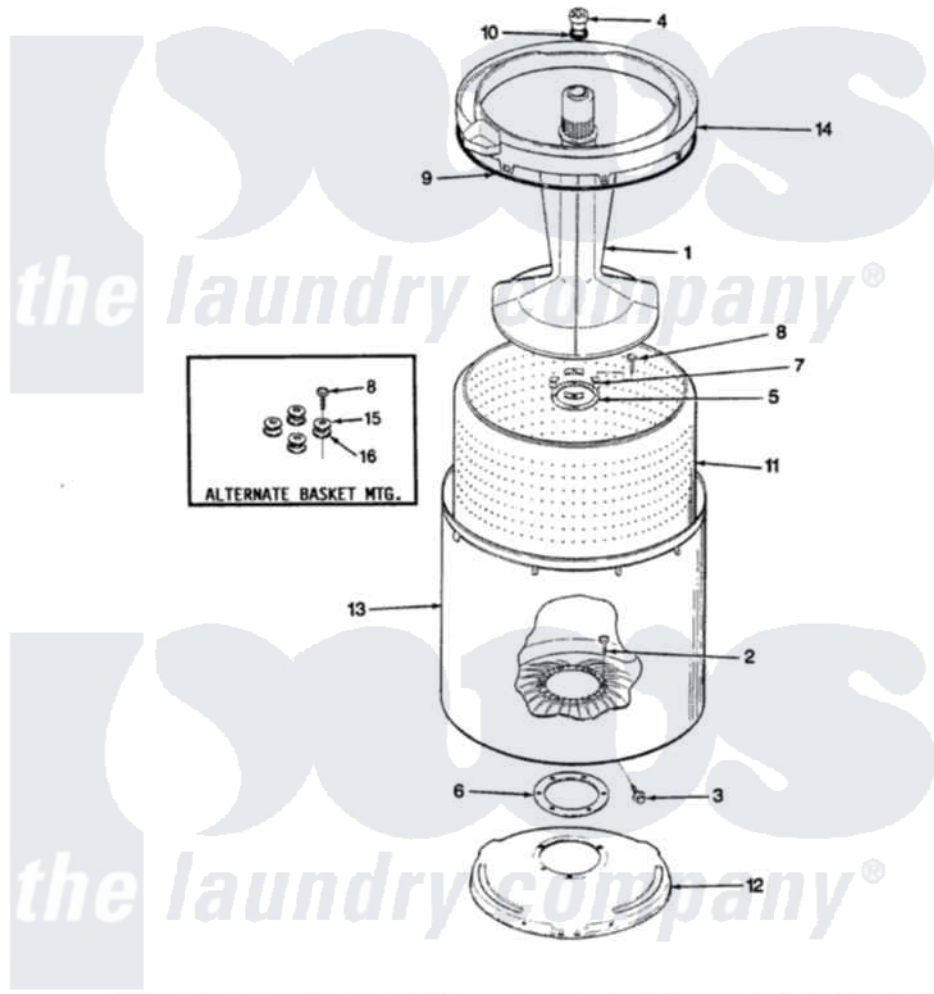

# Crosley CW20P5A 12 - TUB (ORIG. REV. A-D)

SECTION: TUB  
MODEL: CW20P5

Issue Date: 8/90

Crosley [Residential Crosley CW20P5A Washer Parts](#) Parts Diagram 12 - TUB (ORIG. REV. A-D)  
Click on the part number to view part

Item	Original Part Number	Replaced By	Status	Part Description
1	35-2456	<a href="#">33-4352</a>		Agitator
2	35-2062	<a href="#">21001063</a>		Screw, Shoulder
3	25-7914	<a href="#">22002933</a>		Screw
4	<a href="#">33-6241</a>			Cap
5	<a href="#">35-2060</a>			Seal, Tub To Housing
6	<a href="#">35-2061</a>			Gasket, Tub To Housing
7	35-8799		Not Available	REINFORCEMENT PLATE
8	25-7783	<a href="#">4356852</a>		Screw
9	<a href="#">35-2328</a>			Seal, Tub Top
10	<a href="#">25-7330</a>			Rubber Washer
11	35-2381		Not Available	BASKET ASSY-WHITE
12	35-2529		Not Available	TUB SUPPORT
13	<a href="#">35-2038</a>			Tub
14	35-2262		Not Available	SHIELD, TUB TOP
"	35-2034		Not Available	TOP, TUB
15	25-7921		Not Available	STEEL WASHER