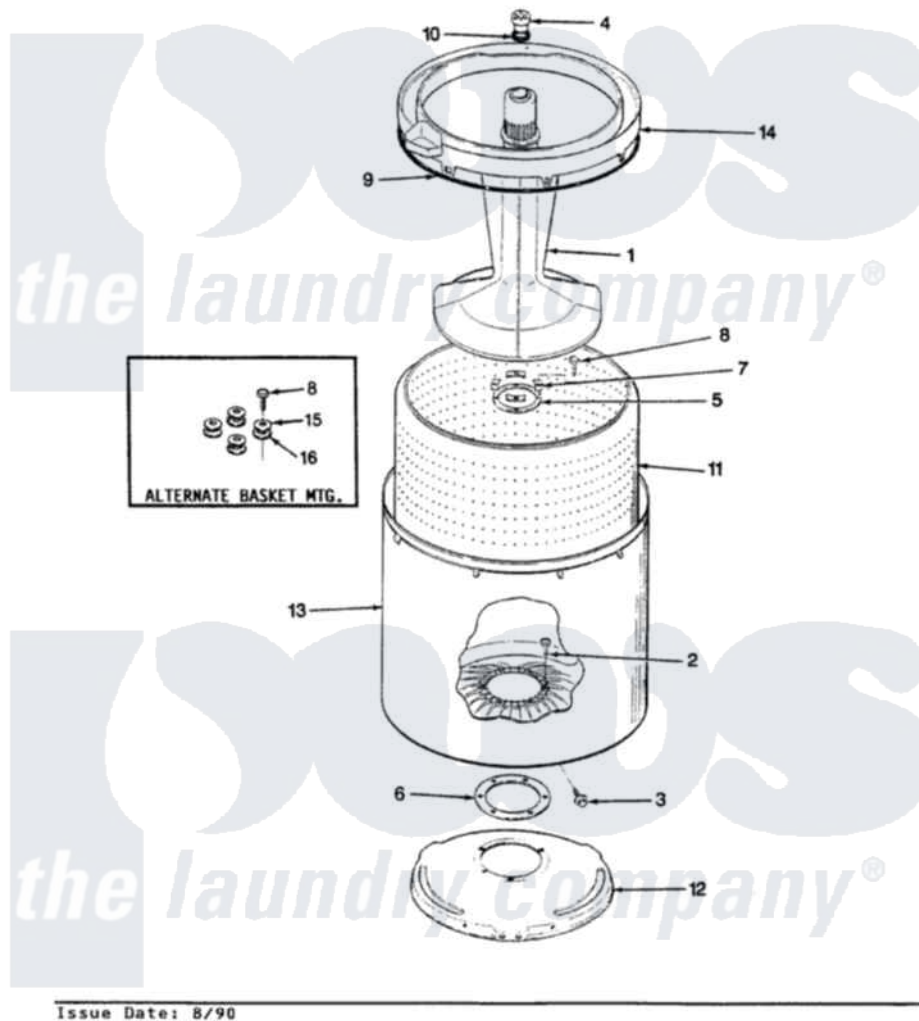

Crosley CW20P5A 13 - TUB (REV. E)

SECTION: TUB
MODEL: CW20P5

Issue Date: 8/90

Crosley [Residential Crosley CW20P5A Washer Parts](#) Parts Diagram 13 - TUB (REV. E)
Click on the part number to view part

Item	Original Part Number	Replaced By	Status	Part Description
1	35-2456	33-4352		Agitator
2	35-2062	21001063		Screw, Shoulder
3	25-7914	22002933		Screw
4	33-6241			Cap
5	35-2060			Seal, Tub To Housing
6	35-2061			Gasket, Tub To Housing
7	35-8799		Not Available	REINFORCEMENT PLATE
8	25-7783	4356852		Screw
9	35-2328			Seal, Tub Top
10	25-7330			Rubber Washer
11	35-2381		Not Available	BASKET ASSY-WHITE
12	35-2529		Not Available	TUB SUPPORT
13	35-2038			Tub
14	35-2262		Not Available	SHIELD, TUB TOP
"	35-2034		Not Available	TOP, TUB
15	25-7921		Not Available	STEEL WASHER