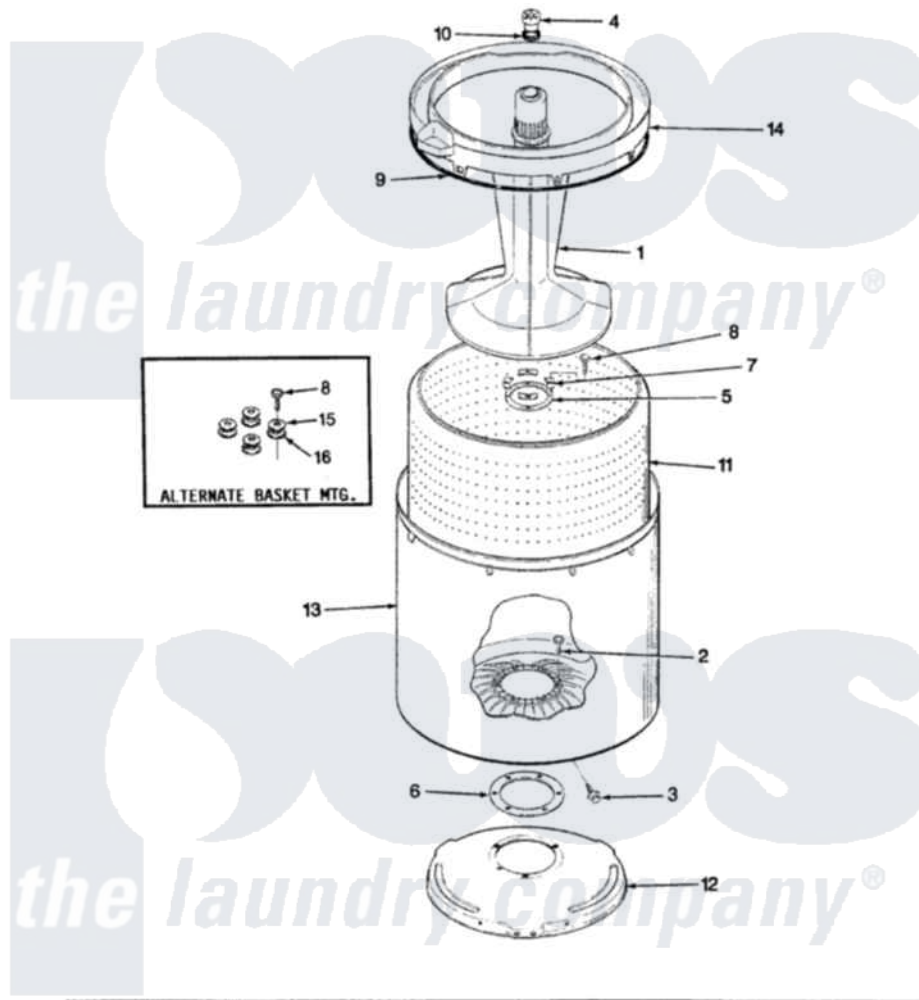

Crosley CW20P5AC 08 - TUB

SECTION: TUB
MODEL: CW20P5C

Issue Date: 2/91

Crosley [Residential Crosley CW20P5AC Washer Parts](#) Parts Diagram 08 - TUB
Click on the part number to view part

Item	Original Part Number	Replaced By	Status	Part Description
1	35-2456	33-4352		Agitator
2	35-2062	21001063		Screw, Shoulder
3	25-7914	22002933		Screw
4	33-6241			Cap
5	35-2060			Seal, Tub To Housing
6	35-2061			Gasket, Tub To Housing
7	35-8799		Not Available	REINFORCEMENT PLATE
8	25-7783	4356852		Screw
9	35-2328			Seal, Tub Top
10	25-7330			Rubber Washer
11	35-2508		Not Available	BASKET WHITE
12	35-2529		Not Available	TUB SUPPORT
13	35-2038			Tub
14	35-2262		Not Available	SHIELD, TUB TOP
"	35-2034		Not Available	TOP, TUB
15	25-7921		Not Available	STEEL WASHER