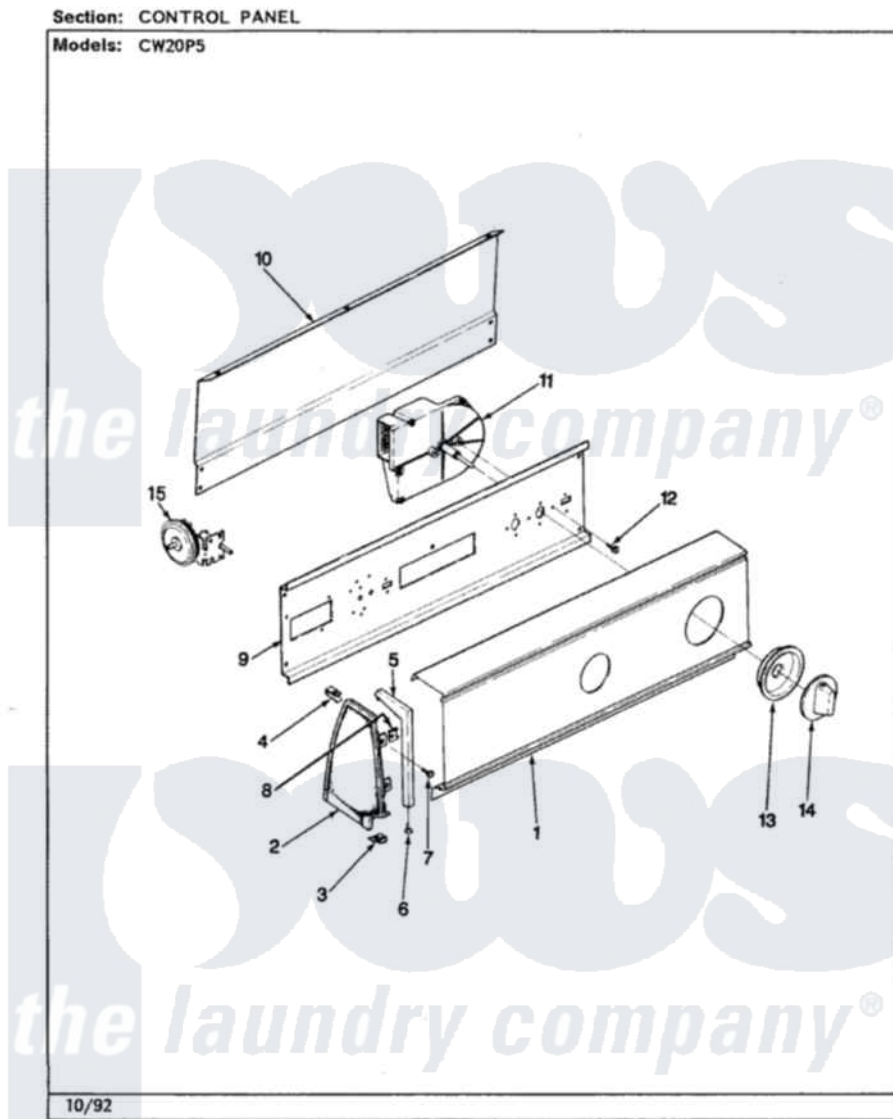

# Crosley CW20P5H 02 - CONTROL PANEL (REV. F-K)

Crosley Residential Crosley CW20P5H Washer Parts Parts Diagram 02 - CONTROL PANEL (REV. F-K)  
Click on the part number to view part

Item	Original Part Number	Replaced By	Status	Part Description
1	<a href="#">25-7793</a>			Screw
"	<a href="#">25-7702</a>			Speedclip, End Cap To Control Panel
"	35-2695		Not Available	CONTROL PANEL
2	35-2487	<a href="#">21001451</a>		Cap- End
"	35-2488	<a href="#">21001452</a>		Cap- End
3	<a href="#">25-7851</a>			Speedclip, End Cap To Top
"	25-7697	<a href="#">25-2219</a>		Screw
"	34-9487		Not Available	PLATE, REINFORCEMENT
4	<a href="#">25-7852</a>			Speedclip, Rr Shld To End Cap
"	25-7435	<a href="#">33002917</a>		Screw, No.10-16
5	53-0277		Not Available	TRIM, END CAP (RT)
"	53-0278		Not Available	TRIM, END CAP (LT)
6	<a href="#">25-7760</a>			Screw
7	25-3092	<a href="#">90767</a>		Screw, 8A X 3/8 HeX Washer Head Tapping

8	<a href="#">25-7702</a>		Speedclip, End Cap To Control Panel
9	<a href="#">53-1676</a>		Shield, Control
10	<a href="#">25-3457</a>		Screw, Sems
"	25-3092	<a href="#">90767</a>	Screw, 8A X 3/8 HeX Washer Head Tapping
"	25-7853	<a href="#">25-7933</a>	Ring, Retaining
"	35-2688	<a href="#">21001460</a>	Shield, Rear
11	35-2209	<a href="#">35-2752</a>	Timer
12	25-0205	<a href="#">216412</a>	Screw, Bracket To Timer
13	35-0180	<a href="#">12500058</a>	Knob Ski
14	35-0498	<a href="#">12500058</a>	Knob Ski
15	35-2145	<a href="#">21001554</a>	Switch, Water Level
"	35-2256	<a href="#">21001283</a>	Knob, Selector----Piq
"	25-3092	<a href="#">90767</a>	Screw, 8A X 3/8 HeX Washer Head Tapping
"	35-2704	Not Available	MANUAL, U&C INSERT
"	35-3283	<a href="#">21001554</a>	Switch, Water Level