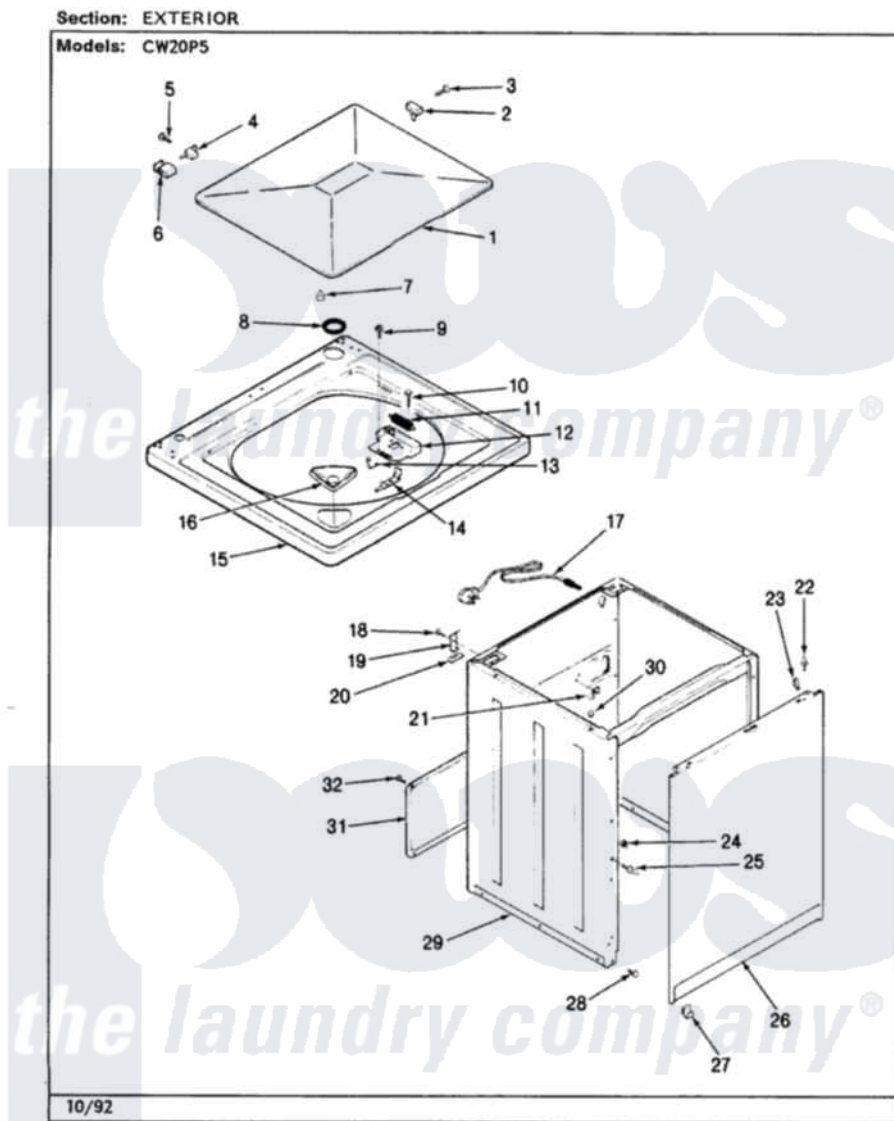

Crosley CW20P5H 03 - EXTERIOR (REV. F-K)

Crosley Residential Crosley CW20P5H Washer Parts Parts Diagram 03 - EXTERIOR (REV. F-K)
Click on the part number to view part

Item	Original Part Number	Replaced By	Status	Part Description
1	35-2555	35-2026		Lid
"	35-2555-25		Not Available	LID (HARV.WT)
"	35-2555-24		Not Available	LID (ALM)
2	25-7436			Nylite Washer
"	43-0057			Actuator, Door Switch
3	25-7438			Screw
4	35-2045			Pin, Hinge
"	25-7086	Y0308025		Washer, Stainless Steel
5	25-7893			Screw
6	35-2044			Hinge, Lid
7	35-0581			Bumper, Door
8	35-2064			Bushing, Insulating
"	35-2063			Bushing, Insulator
9	25-7463	7101P012-60		Screw
10	25-7437	40040701		Screw, Tapping No.6b-20
11	35-2814	12001187		Kit, Lid Switch Assembly

12	35-2795	12001187	Kit, Lid Switch Assembly
13	25-7878		Clip
14	35-2805	12001187	Kit, Lid Switch Assembly
15	35-2739-24		Not Available
	35-2739		TOP, CABINET (ALM)
"	35-2739		Top, Cabinet
"	35-2739-25		Not Available
	35-2739		TOP, CABINET (HARV.WT)
16	33-9906	21001167	Dispenser, Bleach
17	35-0680		Not Available
	35-0680		CORD, POWER
18	25-7893		Screw
19	33-7450	35-2846	Hinge, Cabinet Top
20	33-0930		Pad, Top Hinge
21	25-7796	596669	Clamp, Manifold
22	53-0643		Pin, Locator
23	25-7220		Clip, Cabinet Top
24	25-0224	3400029	Nut, Adapter Plate
25	53-0643		Pin, Locator
26	35-2084		Panel, Front
"	35-2084-24		Panel, Front
"	35-2084-25		Not Available
	35-2084		PANEL, FRONT
27	53-0120		Clip, Front Panel
28	33-2653		Bumper, Cabinet
29	35-2106-25		Not Available
	35-2106		CABINET ASSY. (HW)
"	35-2106-24	12001802	Kit, Cabinet/Rear Shield
"	35-2106	21001871	Cabinet
30	33-2653		Bumper, Cabinet
31	35-2108	21001871	Cabinet
32	25-7733	681414	Screw, 10AB X 1/2