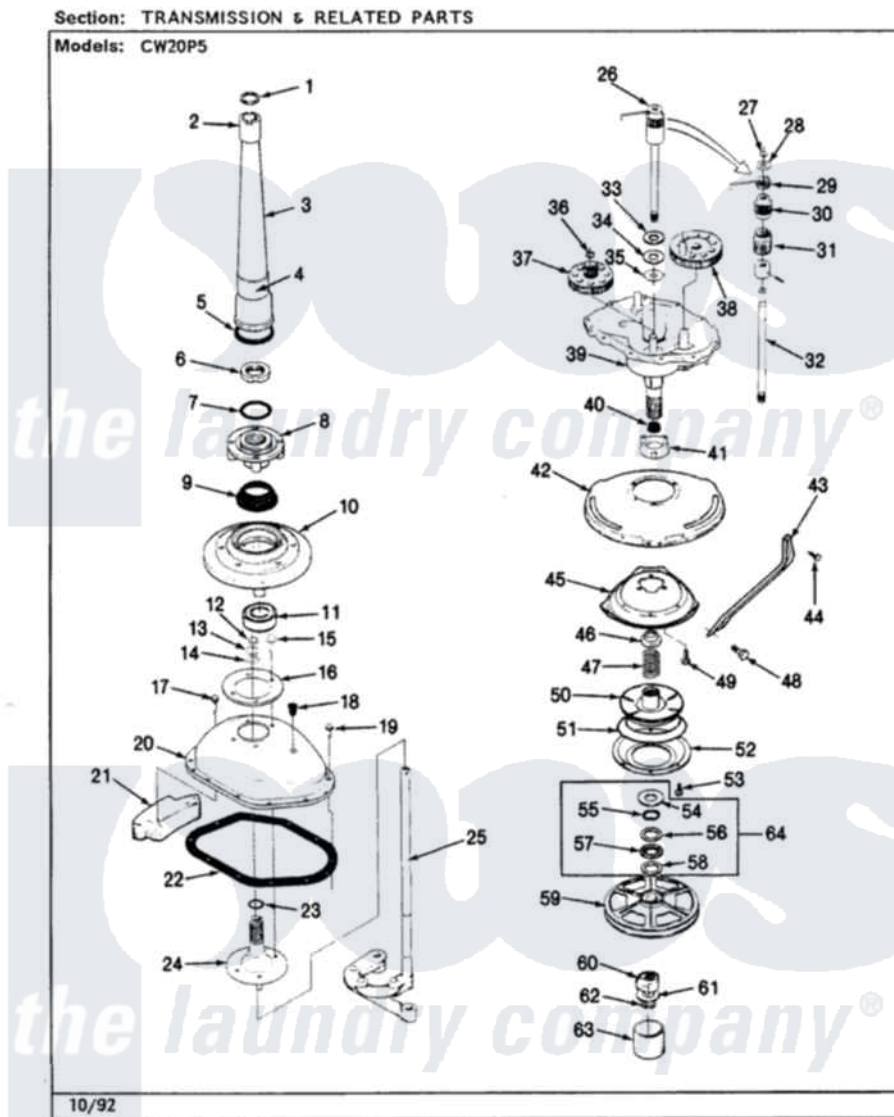

Crosley CW20P5H 04 - TRANSMISSION & RELATED PARTS (REV. F-K)

Crosley [Residential Crosley CW20P5H Washer Parts](#) Parts Diagram 04 - TRANSMISSION & RELATED PARTS (REV. F-K)

[Click on the part number to view part](#)

Item	Original Part Number	Replaced By	Status	Part Description
1	25-7941			"O" Ring, Agtr Drive Shaft
2	35-2835	21001066		Bearing, Centerpost
3	35-2792	21001401		Center Pos
4	33-6790			Bearing, Agitator
"	35-2983		Not Available	CENTERPOST ASSY.
5	35-2906			Seal, Centerpost Bottom
6	35-2791			Nut, Spin Tube
7	25-7938			"O" Ring, Basket Drive Hub
8	35-3647	W10219156		Tub Seal
"	35-2715		Not Available	BASKET DRIVE HUB ASSY
9	35-2974			Tub Seal/Hub Assembly
10	35-2716	12001561		Bearing And Seal Housing Assembly
11	35-2972	12001561		Bearing And Seal Housing Assembly
"	35-2205			Bearing, Spin