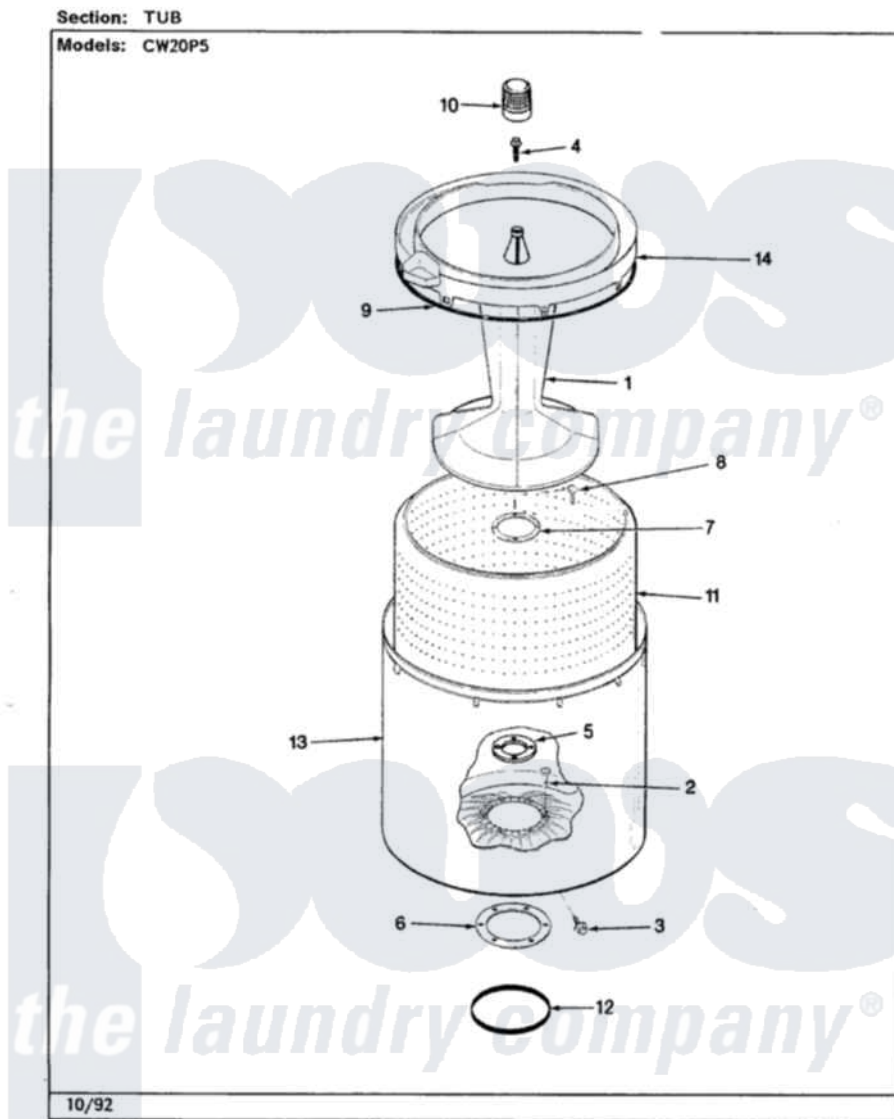

Crosley CW20P5H 05 - TUB (REV. F-K)

Crosley [Residential Crosley CW20P5H Washer Parts](#) Parts Diagram 05 - TUB (REV. F-K)
Click on the part number to view part

Item	Original Part Number	Replaced By	Status	Part Description
1	35-3580			Agitator
"	35-2717	35-3580		Agitator
2	25-7949		Not Available	RING, RETAINING (AG. SHAFT)
3	25-7953	22002933		Screw
4	25-7948	W10309247		Screw
5	35-3685			Gasket, Basket To Centerpost
"	35-2980	35-3685		Gasket, Basket To Centerpost
6	35-3686			Gasket, Tub To Housing
"	35-2979			Gasket, Tub/Hsg
7	35-3014			Gasket And Reinf. Plate Assembly
8	25-7783	4356852		Screw
9	35-2328			Seal, Tub Top
10	35-2733			Cap, Agitator
11	35-3016		Not Available	BASKET ASSY
12	35-2978			Seal, Tub/Housing

13	35-3700		Tub Assembly
"	35-2952	35-3700	Tub Assembly
14	35-2262	Not Available	SHIELD, TUB TOP
"	35-2034	Not Available	TOP, TUB
"	35-3578	Not Available	TOP, TUB