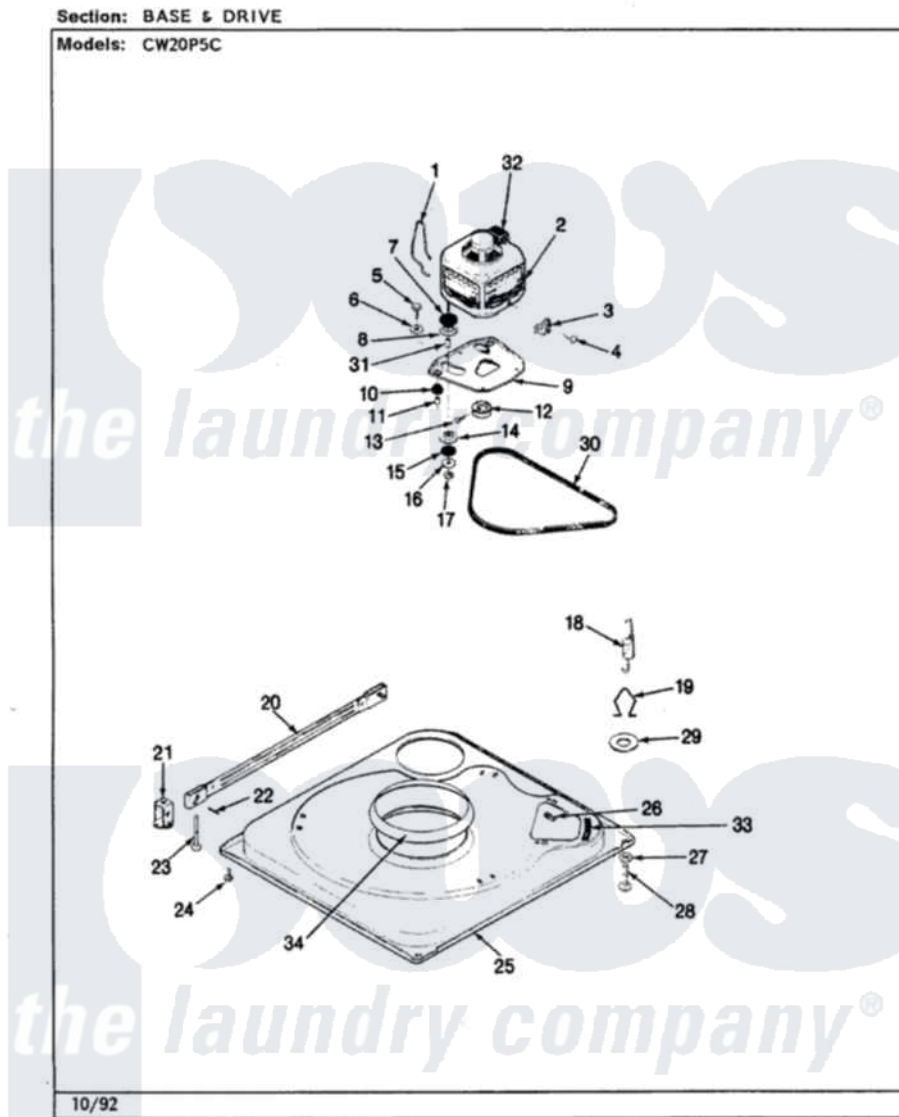

Crosley CW20P5HC 01 - BASE & DRIVE (REV. A-E)

Crosley [Residential Crosley CW20P5HC Washer Parts](#) Parts Diagram 01 - BASE & DRIVE (REV. A-E)
Click on the part number to view part

Item	Original Part Number	Replaced By	Status	Part Description
1	35-0235			Spring, Motor Pivot
2	LA-2002		Not Available	MOTOR KIT
"	35-2030		Not Available	MOTOR
3	33-9945			Slide, Foot
4	25-7418	33001178		Back, Tumbler
5	25-7833	21001977		Screw
6	25-7834			Washer, Motor/Base Screw
7	33-9946			Isolator, Motor
8	33-9944	35-3570		Washer, Motor Pivot
9	35-2810	21001783		Plate And Screw Assembly
10	33-9941	35-3646		Isolator, Motor Plate
11	25-7831			Spacer, Mounting
12	35-2124	W10143344		Pulley
13	25-7117			Set Screw
14	33-9943	35-3571		Slide, Motor Pivot
15	33-9967			Washer, Motor Isolator

16	25-7047		Washer, Flat
17	25-7325	Y707702	Locknut
18	35-2681		Not Available
"	35-3658		SPRING, SUSPENSION
			Spring, Suspension
19	35-2976		Not Available
			HOOK, SUSPENSION SPRING
20	35-2049	21001881	Bar, Stabilizer
21	35-2046		Bracket, Stabilizer
22	35-2052		Pin, Stabilizer
23	35-2050	22004469	Leg And Foot Self Stabalizing
24	25-7828	489483	Screw 10-32 X 1/2
"	35-2039		Not Available
			PAD, FOOT
25	35-2984		Not Available
			BASE
26	25-7838	25-7845	Speednut, Motor
27	25-7915		Hex Nut
28	35-0772	25001119	Foot And Pad Assembly
"	35-0837	25001119	Foot And Pad Assembly
29	Y25-7951		Washer, Suspension Hook
30	35-2320	21352320	Belt, Drive
31	25-7830		Spacer
32	33-9765		Switch, Motor
33	35-2065		Pad, Motor Plate
34	35-2357	21002026	Snubber